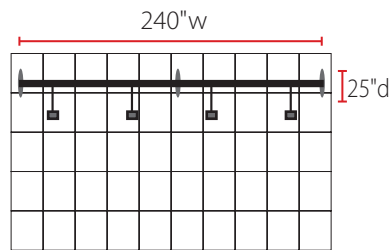

20ft Wave Tube Straight Display • WT20S1

Single-Sided or Double-Sided Graphic

Product Specifications

Display Dimensions	240" w x 96" h x 25" d
Weight	70 lbs.
Box Dimensions	22" w x 39" h x 17" d
Case Dimensions	22" w x 39" h x 17" d

About This Product

Our Wave Tube Straight Display is a very popular trade show, exhibit and special events display option due to its ease of transport, ease of set up, and very economic price. The frame and graphic together are extremely lightweight and easy to ship if needed. Your display will set up in just minutes and look fantastic. The graphic is perfectly stretched across the Wave Tube frame to create a virtually wrinkle-free surface.

Aerial grid of 10' x 10' space

Side View

Package Includes

- (1) Aluminum frame
- (1) Medium hard case
- (1) Single-sided graphic print

Optional Items

- Medium hard case graphic
- Double-sided graphic
- (4) LED Lights with clamps
- Flooring