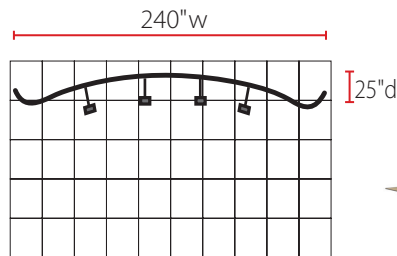

# 20ft Wave Tube Curved Display • WT20C1

Single-Sided or Double-Sided Graphic

## Product Specifications

Display Dimensions	240" w x 96" h x 25" d
Weight	70 lbs.
Box Dimensions	22" w x 39" h x 17" d
Case Dimensions	22" w x 39" h x 17" d

## About This Product

Our Wave Tube Curved Display is a very popular trade show, exhibit and special events display option due to its ease of transport, ease of set up, and very economic price. The frame and graphic together are extremely lightweight and easy to ship if needed. Your display will set up in just minutes and look fantastic. The graphic is perfectly stretched across the Wave Tube frame to create a virtually wrinkle-free surface.

Aerial grid of 10' x 10' space

Side View