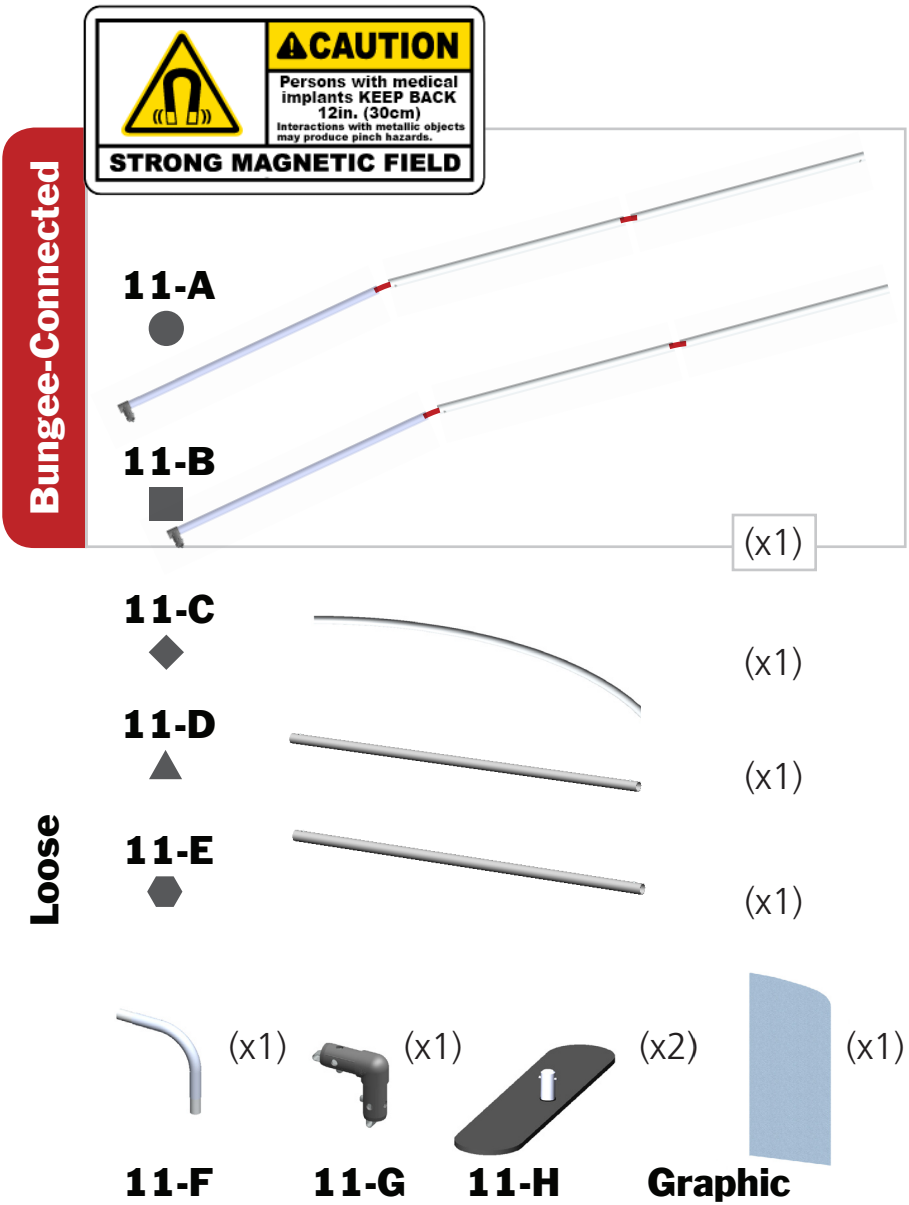

Modulate Frame 11

MOD-FRM-11-M-TL

Modulate™ Fabric Banners feature unique angles and shapes, are portable and now are even easier to configure to achieve your dream space! Modulate now offers magnets to attach frames and keep them securely connected together. Choose from multiple frame shapes to design your own combinations – walls, booths, conference rooms, storage areas – the possibilities are endless! The aluminum tube frames feature snap-button connections coupled with a printed pillowcase fabric graphic to slip over the frame and zip closed at the bottom. Twist-lock feet connect the tube frames at the bottom of the display. Each frame comes in a durable, portable carry bag.

dimensions:

Hardware

Assembled unit:
43.7" w x 92.2" h x 15.7" d
1110mm(w) x 2443mm(h) x 399mm(d)

Approximate weight:
13 lbs / 6 kg

Graphic

Refer to related graphic template for more information.

Visit:
<https://www.theexhibitorshandbook.com/download-graphic-templates>

When included in a larger kit, a different packaging solution will be listed to accommodate all contents of the kit. Individual packaging no longer provided.

Use caution when handling this product around mechanical wrist watches, metal tools, electronic devices, credit cards or any other similar items. DO NOT place any part of the body, such as fingers, hands, etc, between the magnetic surface areas of the components.

*Not to scale

Graphic