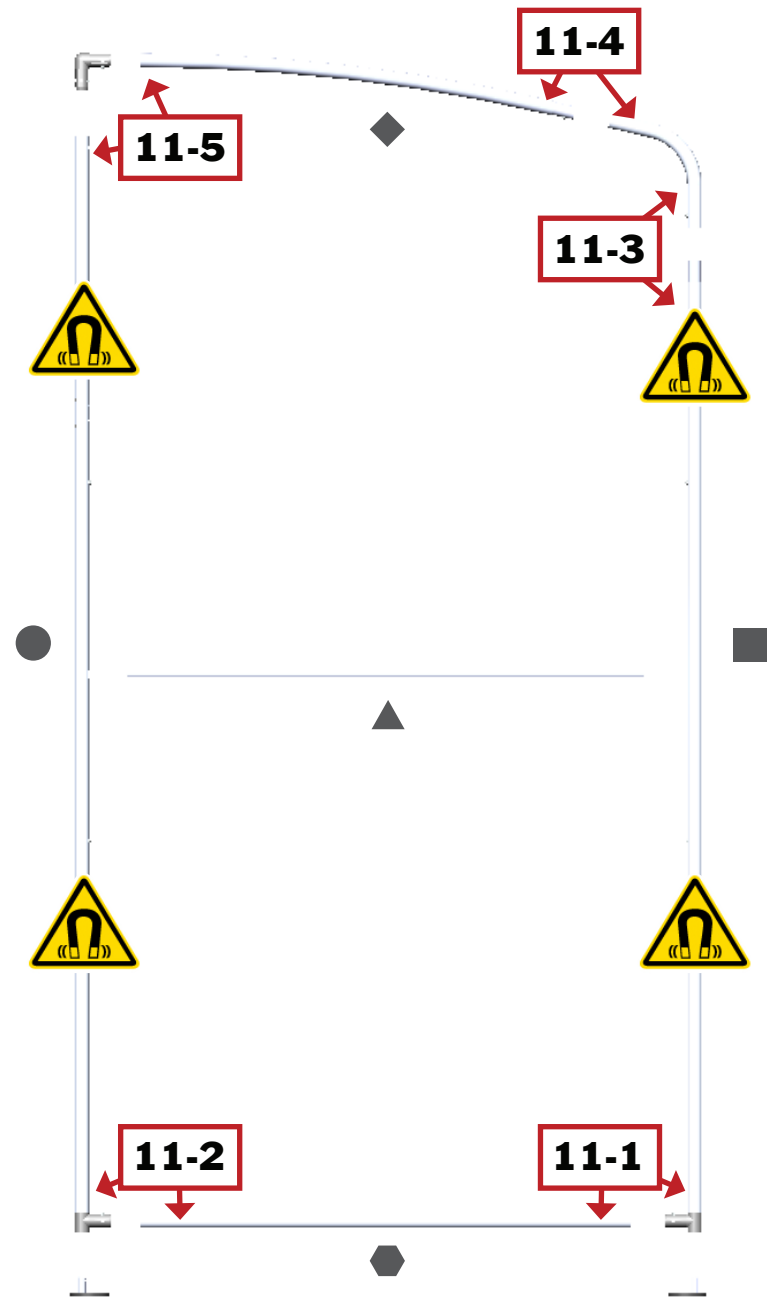

dimensions:

Hardware

Assembled unit:
43.7" w x 92.2" h x 15.7" d
1110mm(w) x 2443mm(h) x 399mm(d)

Approximate weight:
13 lbs / 6 kg

Graphic

Refer to related graphic template for more information.

Visit:
<https://www.theexhibitorshandbook.com/download-graphic-templates>

Shipping

Packing box(es):
1 Box

Box size:
48" l x 12" h x 5" d
1220mm(l) x 305mm(h) x 127mm(d)

Approximate shipping weight:
16 lbs / 8 kg

additional information:

Graphic material:
Dye-sublimation zipper pillowcase fabric

*Not to scale

Graphic