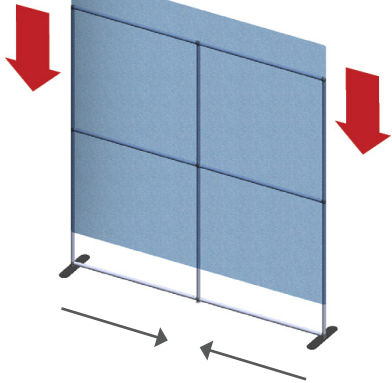

Modulate Frame 07

MOD-FRM-07-M-TL

Modulate™ Fabric Banners feature unique angles and shapes, are portable and now are even easier to configure to achieve your dream space! Modulate now offers magnets to attach frames and keep them securely connected together. Choose from multiple frame shapes to design your own combinations – walls, booths, conference rooms, storage areas – the possibilities are endless! The aluminum tube frames feature snap-button connections coupled with a printed pillowcase fabric graphic to slip over the frame and zip closed at the bottom. Twist-lock feet connect the tube frames at the bottom of the display. Each frame comes in a durable, portable carry bag.

*Not to scale

Loose

Graphic

x2