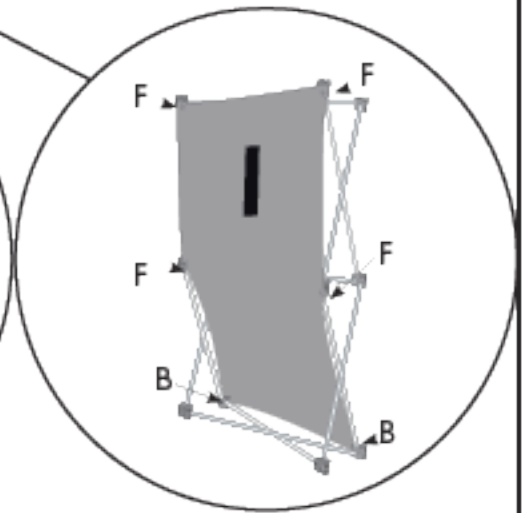

QTY: 2

BANNER E: 26.88" x 14.37"

QTY: 1

BANNER G: 19.04" x 20.36"

QTY: 1

BANNER H: 14.37" x 45.25"

QTY: 2

BANNER I: 13.44" x 31.37"

QTY: 2

IMPORTANT NOTE:

- THIS TEMPLATE SHOWS PRINT LAYOUT ONLY.
- EACH BANNER HAS ITS OWN UNIQUE ANGLE AND STRETCH WHEN ATTACHED TO THE FRAME.
- IT IS HIGHLY RECOMMENDED TO KEEP TEXT AND LOGOS WITHIN THE SAFE AREA TO AVOID DISTORTION.

SEE PAGE 2 FOR REPRESENTATION
OF POSITION ON FRAME

EACH BANNER IS FABRICATED
TO FIT A SPECIFIC ANGLE/POS-
ITION ON THE FRAME.

B=BACK
F=FRONT

Item# 337211, 337224

**PLEASE DELETE THIS LAYER
BEFORE SAVING**

**All images must be embedded
All fonts must be outlined**

**Submit 2 Art Files
Labeled C1 & C2**

FINISHED AREA - 15.9"W x 14.37"H

VISIBLE WHEN DISPLAYED

SAFE AREA - 10.9"W x 9.37"H

KEEP IMPORTANT TEXT/LOGOS WITHIN THIS AREA