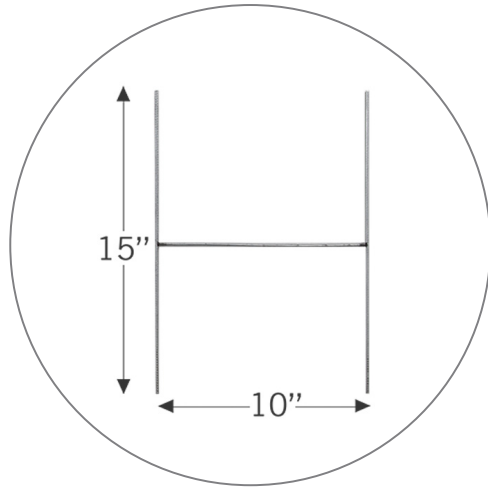

PARTS LIST

(qty varies)

OR