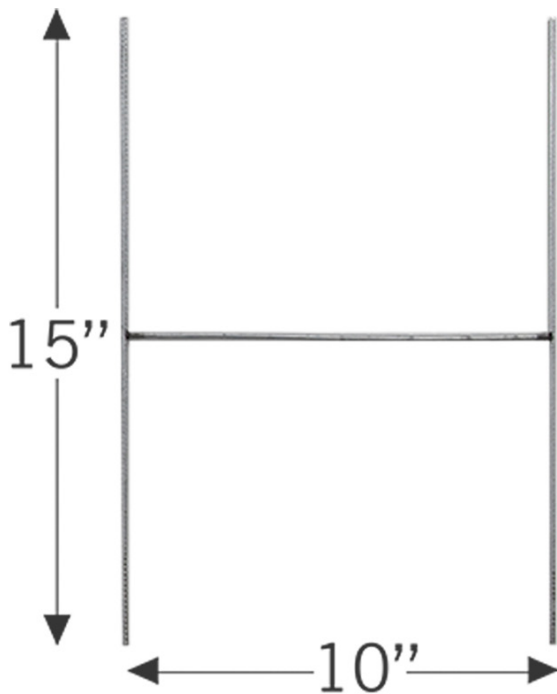

18" X 11" YARD SIGN SMALL STAKE

OUTDOOR DISPLAYS
 PRODUCT CODE: YARDSIGN-18x11SM

PRODUCT DESCRIPTION

Our Yard Signs are an economical and durable solution for displaying your message outdoors. The ground stakes are paired with 4mm UV cured coroplast prints with single and double sided printing options available. The H stakes are constructed of 9 gauge galvanized steel with zinc coating making them durable for outdoor use. Simply slide the H stakes into the flutes of the coroplast to install. Graphic Packages and Graphic Only for 18" x 11' Graphics + Small H stake are available in 20 packs only.

GRAPHIC SIZE	18" W x 11" H
GRAPHIC MATERIAL	
4mm Thick Coroplast with UV Print	
GRAPHIC FINISHING	
Cut to size	
DISPLAY CONSTRUCTION	
9 Gauge Galvanized steel ground stake w/zinc coating	
SHIPPING WEIGHTS & DIMENSIONS (PER 20 PACK)	
Shipping Weight	18 lbs (Graphics + Stakes) 10 lbs (Graphic Only)
Shipping Dimensions	36" W x 24" H x 6" D
GRAPHIC TURN AROUND TIME	
3 business days after proof approval up to 5 sets	
AVAILABILITY	CA, PA, and PFC

GRAPHIC SIZE	23"W x 18"H
GRAPHIC MATERIAL	
4mm Thick Coroplast with UV Print	
GRAPHIC FINISHING	
Cut to size	
DISPLAY CONSTRUCTION	
9 Gauge Galvanized steel ground stake w/zinc coating	
SHIPPING WEIGHTS & DIMENSIONS (PER 20 PACK)	
Shipping Weight	18 lbs (Graphics + Stakes) 10 lbs (Graphic Only)
Shipping Dimensions	36" W x 24" H x 6" D
GRAPHIC TURN AROUND TIME	
3 business days after proof approval up to 5 sets	
AVAILABILITY	CA, PA, and PFC

GRAPHIC DIMENSIONS: 18"W x 11"H
YELLOW SAFE AREA: 17"W x 10"H

KEEP ALL IMPORTANT GRAPHICS
SUCH AS: LOGOS, TEXT, CONTACT INFO, ETC.
IN THE YELLOW SAFE ZONE

ARTWORK IN THE BLUE AREA WILL PRINT BUT IS IN RISK
OF BEING CLOSE TO THE EDGE OR TRIMMED OFF