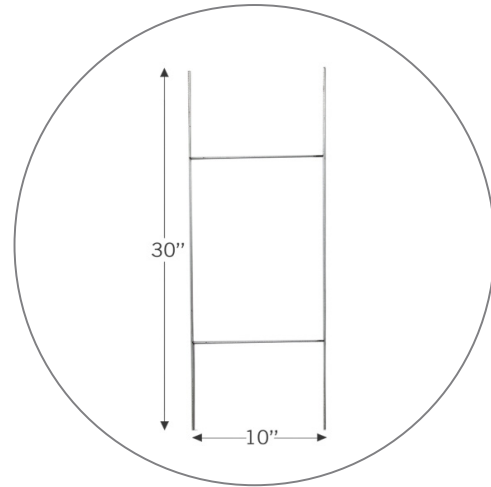

GRAPHIC SIZE	18" W x 11" H
GRAPHIC MATERIAL	
4mm Thick Coroplast with UV Print	
GRAPHIC FINISHING	
Cut to size	
DISPLAY CONSTRUCTION	
9 Gauge Galvanized steel ground stake w/zinc coating	
SHIPPING WEIGHTS & DIMENSIONS (PER 20 PACK)	
Shipping Weight	18 lbs (Graphics + Stakes) 10 lbs (Graphic Only)
Shipping Dimensions	36" W x 24" H x 6" D
GRAPHIC TURN AROUND TIME	
3 business days after proof approval up to 5 sets	
AVAILABILITY	CA, PA, and PFC

GRAPHIC SIZE	23"W x 18"H
GRAPHIC MATERIAL	
4mm Thick Coroplast with UV Print	
GRAPHIC FINISHING	
Cut to size	
DISPLAY CONSTRUCTION	
9 Gauge Galvanized steel ground stake w/zinc coating	
SHIPPING WEIGHTS & DIMENSIONS (PER 20 PACK)	
Shipping Weight	18 lbs (Graphics + Stakes) 10 lbs (Graphic Only)
Shipping Dimensions	36" W x 24" H x 6" D
GRAPHIC TURN AROUND TIME	
3 business days after proof approval up to 5 sets	
AVAILABILITY	CA, PA, and PFC

PARTS LIST

(qty varies)

OR

(qty varies)

TEMPLATES

PLEASE DELETE ALL TEMPLATE ELEMENTS BEFORE UPLOADING

**18" x 11" Small Yard Sign
Single-Sided**

**UPLOAD AT 100% SCALE
DOCUMENT SIZE 18" x 11"**

GRAPHIC DIMENSIONS: 18"W x 11"H
YELLOW SAFE AREA: 17"W x 10"H

KEEP ALL IMPORTANT GRAPHICS
SUCH AS: LOGOS, TEXT, CONTACT INFO, ETC.
IN THE YELLOW SAFE ZONE

ARTWORK IN THE BLUE AREA WILL PRINT BUT IS IN RISK
OF BEING CLOSE TO THE EDGE OR TRIMMED OFF