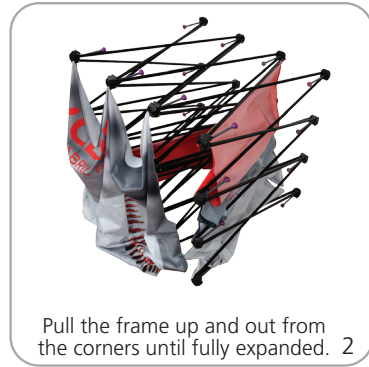

SETUP:

GRAPHIC RE-ATTACHMENT:

*Graphics come pre-attached to the frame. To re-attach graphics to frame follow the graphics style specific to the unit purchased.

*See graphic templates for graphic sizes.