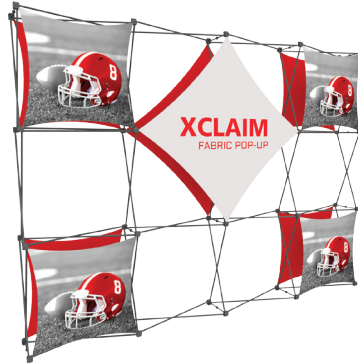

XCLM-4X3-K2