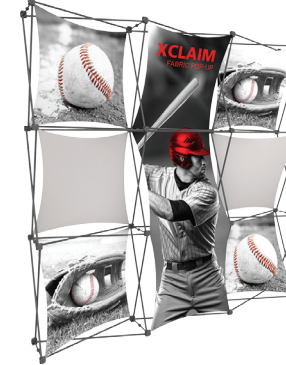

XCLM-3X3-K5