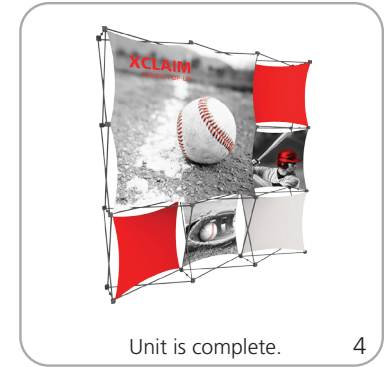

SETUP:

GRAPHIC RE-ATTACHMENT:

*Graphics come pre-attached to the frame. To re-attach graphics to frame follow the graphics style specific to the unit purchased.

*See graphic templates for graphic sizes.