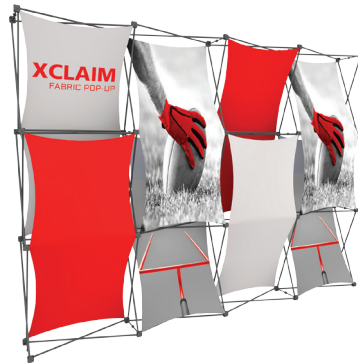

XClaim™

Twenty nine XClaim™ fabric popup display sizes and configurations are available.

XClaim is a versatile stretch fabric popup display system. Add dimension to your event or tradeshow with unique, exciting graphic styles. XClaim is easy to setup, is lightweight and portable. The collapsible popup frame is fully magnetic (with magnetic linking connectors), making it simple to assemble and disassemble. Stretch fabric graphics come pre-attached to the frame, making assembly easy and fast. Graphics adhere to the hubs using push-fit attachment technology. Kits come with graphics, frame and drawstring carry bag. Kits are available in 29 configurations.

Stretch push-fit fabric graphics come **pre-attached** to collapsible frame

features and benefits:

- NEW fabric popup display system
- Collapsible frame uses magnetic locking arms to remain standing
- Pre-attached stretch fabric graphics make set-up fast & easy
- Push-fit graphic connection technology
- 7 frame sizes and a variety of graphic styles to select from
- Optional lighting solution LUM-200 or LUM-LED-200 available (excluding Pyramid kits)
- Lifetime limited hardware warranty against manufacturer defects
- Comes in a drawstring carry bag

XCLM-3X3-K6

XClaim Displays

XCLM-4X3-K1

XCLM-4X3-K2

XCLM-4X3-K3

XCLM-4X3-K4

XCLM-4X3-K5

XCLM-4X3-K6