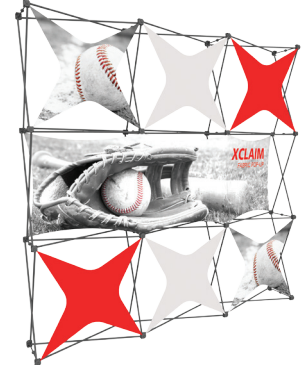

XCLM-3X3-K6