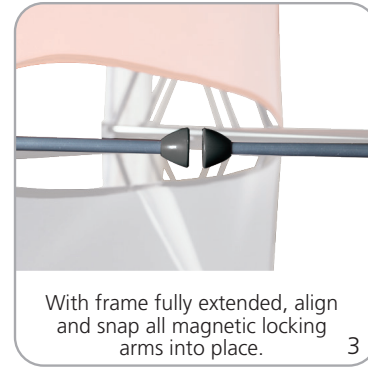

SETUP:

GRAPHIC RE-ATTACHMENT:

*Graphics come pre-attached to the frame. To re-attach graphics to frame follow the graphics style specific to the unit purchased.

*See graphic templates for graphic sizes.

XClaim 3x3 Kit 03 Display Graphic Style