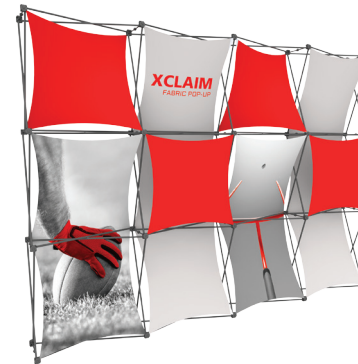

XCLM-4X3-K4