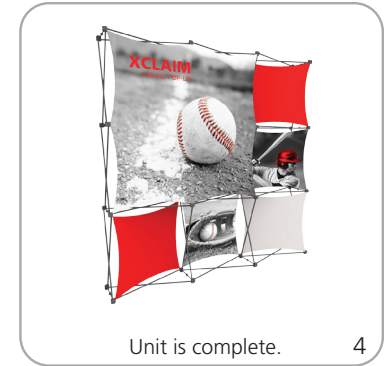

SETUP:

GRAPHIC RE-ATTACHMENT:

*Graphics come pre-attached to the frame. To re-attach graphics to frame follow the graphics style specific to the unit purchased.

*See graphic templates for graphic sizes.