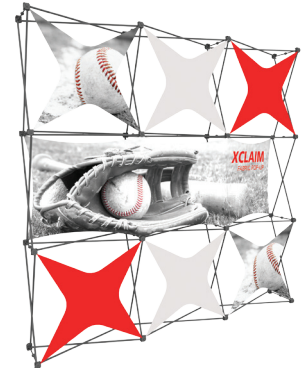

XCLM-3X3-K6