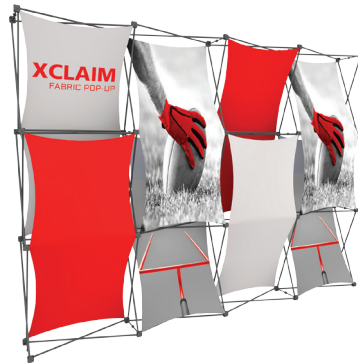

XClaim™

Twenty nine XClaim™ fabric popup display sizes and configurations are available.

XClaim is a versatile stretch fabric popup display system. Add dimension to your event or tradeshow with unique, exciting graphic styles. XClaim is easy to setup, is lightweight and portable. The collapsible popup frame is fully magnetic (with magnetic linking connectors), making it simple to assemble and disassemble. Stretch fabric graphics come pre-attached to the frame, making assembly easy and fast. Graphics adhere to the hubs using push-fit attachment technology. Kits come with graphics, frame and drawstring carry bag. Kits are available in 29 configurations.

Stretch push-fit fabric graphics come **pre-attached** to collapsible frame

features and benefits:

- NEW fabric popup display system
- Collapsible frame uses magnetic locking arms to remain standing
- Pre-attached stretch fabric graphics make set-up fast & easy
- Push-fit graphic connection technology
- 7 frame sizes and a variety of graphic styles to select from
- Optional lighting solution LUM-200 or LUM-LED-200 available (excluding Pyramid kits)
- Lifetime limited hardware warranty against manufacturer defects
- Comes in a drawstring carry bag

XCLM-3X3-K2

XCLM-3X3-K3

XCLM-3X3-K4

XCLM-3X3-K5

XCLM-3X3-K6

XClaim Displays

XCLM-4X3-K1

XCLM-4X3-K2