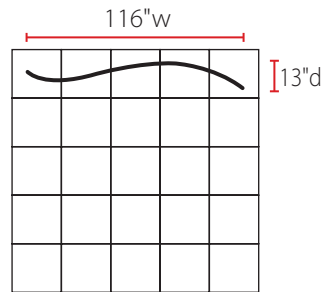

10ft Wave Tube Serpentine Display • WT10SERP1

Single-Sided or Double-Sided Graphic

Product Specifications

Display Dimensions	116" w x 81" h x 13" d
Weight	40 lbs.
Box Dimensions	15" w x 53" h x 10" d
Case Dimensions	14" w x 53" h x 8" d

About This Product

Our Wave Tube 10' Serpentine display is perfect to use as a single-sided or double-sided booth with a podium setup in the nook on each side, or used side-by-side as a 20' or 30' wall with interest.

Aerial grid of 10' x 10' space

Side View

Package Includes

- (1) Aluminum frame
- (1) Travel bag with wheels
- (1) Single-sided graphic print

Optional Items

- Medium hard case
- Medium hard case graphic
- Double-sided graphic
- (2) LED Lights