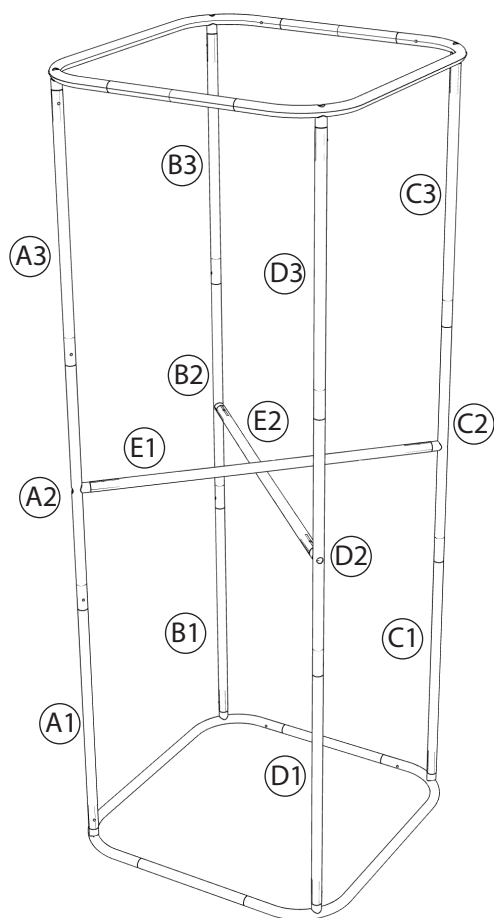

Crafted with Precision:

The frame of the Wallbox Tower is meticulously engineered, boasting a robust construction of 30mm silver anodized tubing. Its structural integrity is reinforced by plastic connectors, ensuring that your display stands firm and proud, making a lasting impression on your audience.

Elevate your presentation and make an unforgettable impression with the Wallbox Tower – where design meets functionality, and excellence knows no bounds.

| | |
|--------------------|-------------------------------|
| DISPLAY DIMENSIONS | 3'W x 8'H x 3'D |
| GRAPHIC DIMENSIONS | 135"W x 96.5"H (All 4 Panels) |

DISPLAY CONSTRUCTION

30mm aluminum tubing with plastic connectors

SHIPPING WEIGHTS & DIMENSIONS

| | |
|---------------------|---|
| Shipping Weight | 13 lbs (Graphic Package) 7 lbs (Hardware Only) 6 lbs (Graphic Only) |
| Shipping Dimensions | 40" L x 14" W x 4" H (Graphic Package) 40" L x 14" W x 4" H (Hardware Only) Poly Bag (Graphic Only) |

WALLBOX TOWER 3FT X 8FT X 3FT

PRODUCT CATEGORY: WALLBOX DISPLAYS

PRODUCT CODE: WB-TOWER-3x8

On Frame

OnGraphic

SET UP INSTRUCTIONS/ PARTS LIST

Press button & insert swaged end into receiving end of tubing

| Part # | Length | Tube |
|-------------|--------|------|
| A1,B1,C1,D1 | 32.25" | M/F |
| A2,B2,C2,D2 | 32.25" | M/F |
| A3,B3,C3,D3 | 29" | F/F |
| 1,3,5,7 | 53" | F/F |
| 2,4,6,8 | 20.5" | M/M |