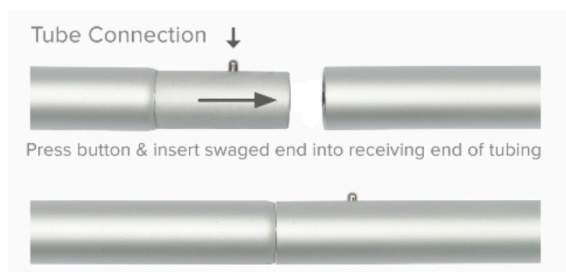

WALLBOX TOWER 3FT X 8FT X 3FT

PRODUCT CATEGORY: WALLBOX DISPLAYS

PRODUCT CODE: WB-TOWER-3x8

On Frame

OnGraphic

PRODUCT DESCRIPTION

Introducing the Wallbox Tower Tube Frame Fabric Display: Elevate Your Visual Presentation with Unmatched Elegance

Unleash the power of impeccable design and seamless functionality with our Wallbox Tower Tube Frame Fabric Display, the quintessential choice for captivating your audience. Available in both 2ft and 3ft widths and standing tall at 8ft and 10ft heights, this display effortlessly combines form and function, making it an essential tool for your branding endeavors.

Crafted with Precision:

The frame of the Wallbox Tower is meticulously engineered, boasting a robust construction of 30mm silver anodized tubing. Its structural integrity is reinforced by plastic connectors, ensuring that your display stands firm and proud, making a lasting impression on your audience.