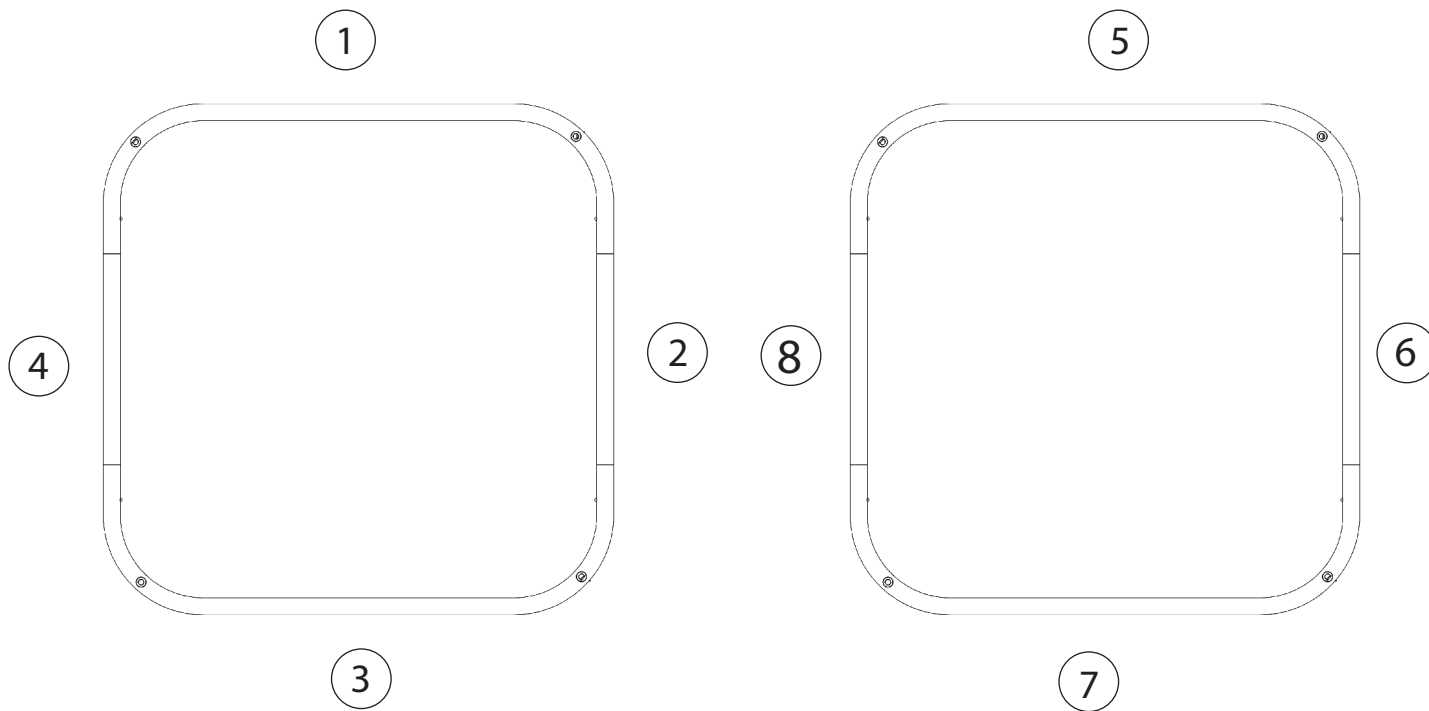

Elevate your presentation and make an unforgettable impression with the Wallbox Tower – where design meets functionality, and excellence knows no bounds.

| | |
|--------------------|-------------------------------|
| DISPLAY DIMENSIONS | 3'W x 8'H x 3'D |
| GRAPHIC DIMENSIONS | 135"W x 96.5"H (All 4 Panels) |

WALLBOX TOWER 3FT X 8FT X 3FT

PRODUCT CATEGORY: WALLBOX DISPLAYS

PRODUCT CODE: WB-TOWER-3x8

On Frame

OnGraphic

SET UP INSTRUCTIONS/ PARTS LIST

Press button & insert swaged end into receiving end of tubing

| Part # | Length | Tube |
|-------------|--------|------|
| A1,B1,C1,D1 | 32.25" | M/F |
| A2,B2,C2,D2 | 32.25" | M/F |
| A3,B3,C3,D3 | 29" | F/F |
| 1,3,5,7 | 53" | F/F |
| 2,4,6,8 | 20.5" | M/M |