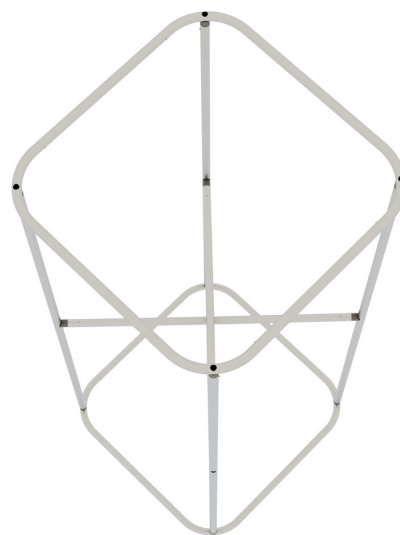

WALLBOX TOWER 3FT X 8FT X 3FT

PRODUCT CATEGORY: WALLBOX DISPLAYS

PRODUCT CODE: WB-TOWER-3x8

On Frame

OnGraphic

PRODUCT DESCRIPTION

Introducing the Wallbox Tower Tube Frame Fabric Display: Elevate Your Visual Presentation with Unmatched Elegance

Unleash the power of impeccable design and seamless functionality with our Wallbox Tower Tube Frame Fabric Display, the quintessential choice for captivating your audience. Available in both 2ft and 3ft widths and standing tall at 8ft and 10ft heights, this display effortlessly combines form and function, making it an essential tool for your branding endeavors.

Crafted with Precision:

The frame of the Wallbox Tower is meticulously engineered, boasting a robust construction of 30mm silver anodized tubing. Its structural integrity is reinforced by plastic connectors, ensuring that your display stands firm and proud, making a lasting impression on your audience.

Graphic Excellence:

Your brand's story deserves to be told with brilliance and vibrancy. The custom graphics for the Wallbox Tower display are a testament to this commitment. Each panel features a pillowcase-style finishing with a secure white #10 zipper closure on the bottom panel. This not only guarantees a snug fit but also maintains a polished and professional appearance.