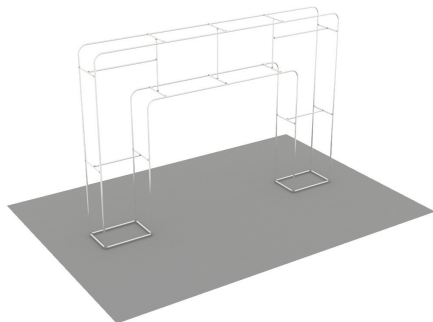

WALLBOX ARCH 16FT

PRODUCT CATEGORY: WALLBOX DISPLAYS

PRODUCT CODE: WB-ARCH16

On Frame

OnGraphic

INCLUDES TRAVEL BAG
SKU:WB_BAG

PRODUCT DESCRIPTION

Introducing the Wallbox Arch 16ft., a masterfully designed showcase that seamlessly combines elegance and functionality. Crafted with a robust 30mm aluminum tube frame, this archway exhibit is a beacon of sophistication, commanding attention at every indoor event.

Customization takes center stage with the Wallbox Arch, featuring custom printed dye sublimated graphics that bring your brand's identity to life. The graphics are expertly finished with a pillowcase-style presentation, showcasing precision and attention to detail, while the #10 zipper closure ensures a polished and professional look.

Designed to be a versatile focal point, the Wallbox Arch is perfect for a myriad of settings, from event entrances and trade shows to exhibitions, start/finish lines, concerts, and other events. Its impressive dimensions of 16 feet in width, 11 feet in height, and 2 feet in depth create a captivating structure that leaves a lasting impression.

The strategically positioned 10-foot wide by 8-foot tall opening in the middle adds a dynamic element to the arch, creating a welcoming passage that beckons attendees to explore what lies beyond. Assembling the Wallbox Arch is a breeze, thanks to its tool-free assembly and spring push-button connection, allowing you to focus on the success of your event rather than the setup.