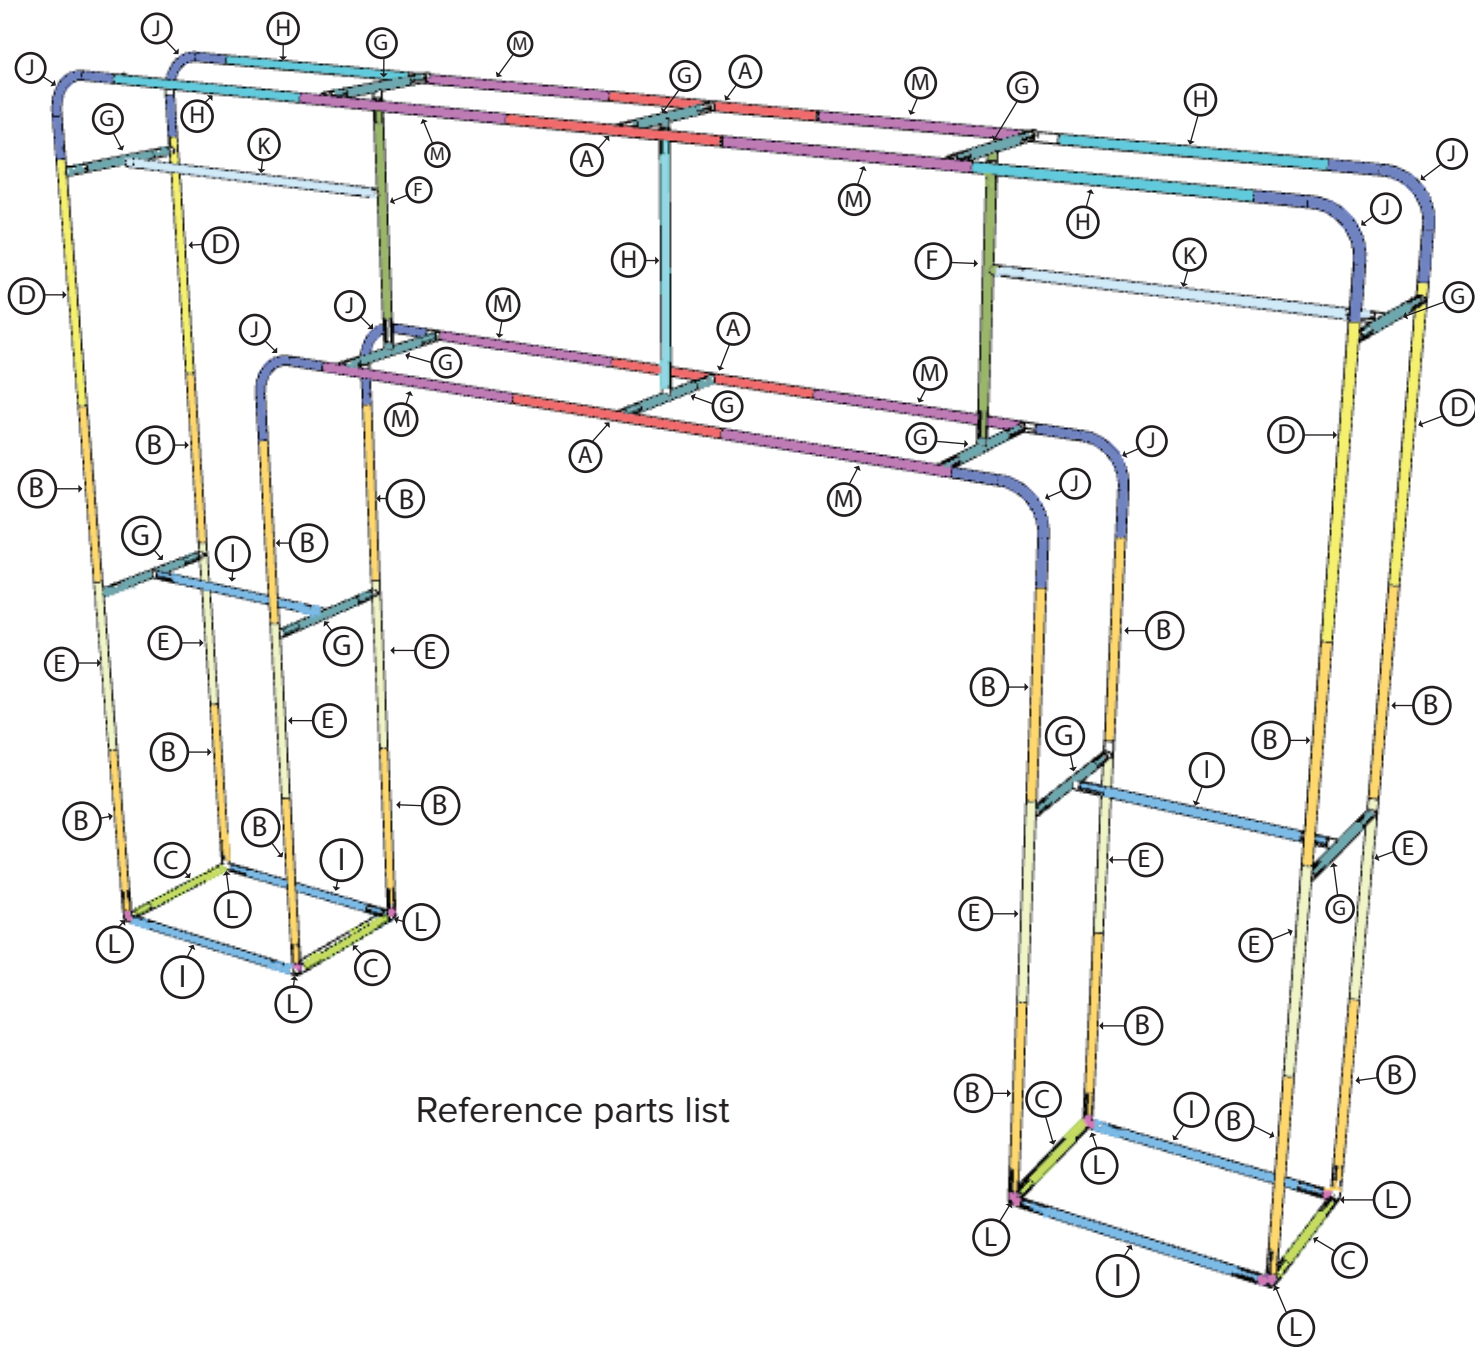

Designed to be a versatile focal point, the Wallbox Arch is perfect for a myriad of settings, from event entrances and trade shows to exhibitions, start/finish lines, concerts, and other events. Its impressive dimensions of 16 feet in width, 11 feet in height, and 2 feet in depth create a captivating structure that leaves a lasting impression.

- 7. Left Column Inner
- 8. Right Column Inner
- 9. Left Column Outer
- 10. Right Column Outer
- 11. Header Bottom

NUMBERS ON THE IMAGE ABOVE INDICATE THE TEMPLATE LOCATION # ON FRAME
PLEASE ADD TEMPLATE LOCATION # TO END OF FILENAME. EX: "WB-ARCH16-1"

WALLBOX ARCH 16FT

PRODUCT CATEGORY: WALLBOX DISPLAYS

PRODUCT CODE: WB-ARCH16

On Frame

OnGraphic

SET UP INSTRUCTIONS

Reference parts list

Press button & insert swaged end into receiving end of tubing

WALLBOX ARCH 16FT

PRODUCT CATEGORY: WALLBOX DISPLAYS

PRODUCT CODE: WB-ARCH16

On Frame

OnGraphic

PARTS LIST

	PART NAME	LENGTH	TUBE	QTY
A	32" TUBE	32"	F/F	4
B	27" TUBE	30.1"	M/F	16
C	20" TUBE	23.1"	M/F	4
D	36" TUBE	39.1"	M/F	4
E	27" TUBE	30.1"	M/F	8
F	32" TUBE	35.1"	F/F	2
G	20" TUBE	23.1"	F/F	12
H	33.5" TUBE	38.6"	M/F	4
I	32" TUBE	32"	F/F	6
J	12" CURVE	N/A	F/F	8
K	47" TUBE	47"	F/F	2
L	3 WAY CONNECTOR	N/A	N/A	8
M	32" TUBE	38.2"	M/M	8