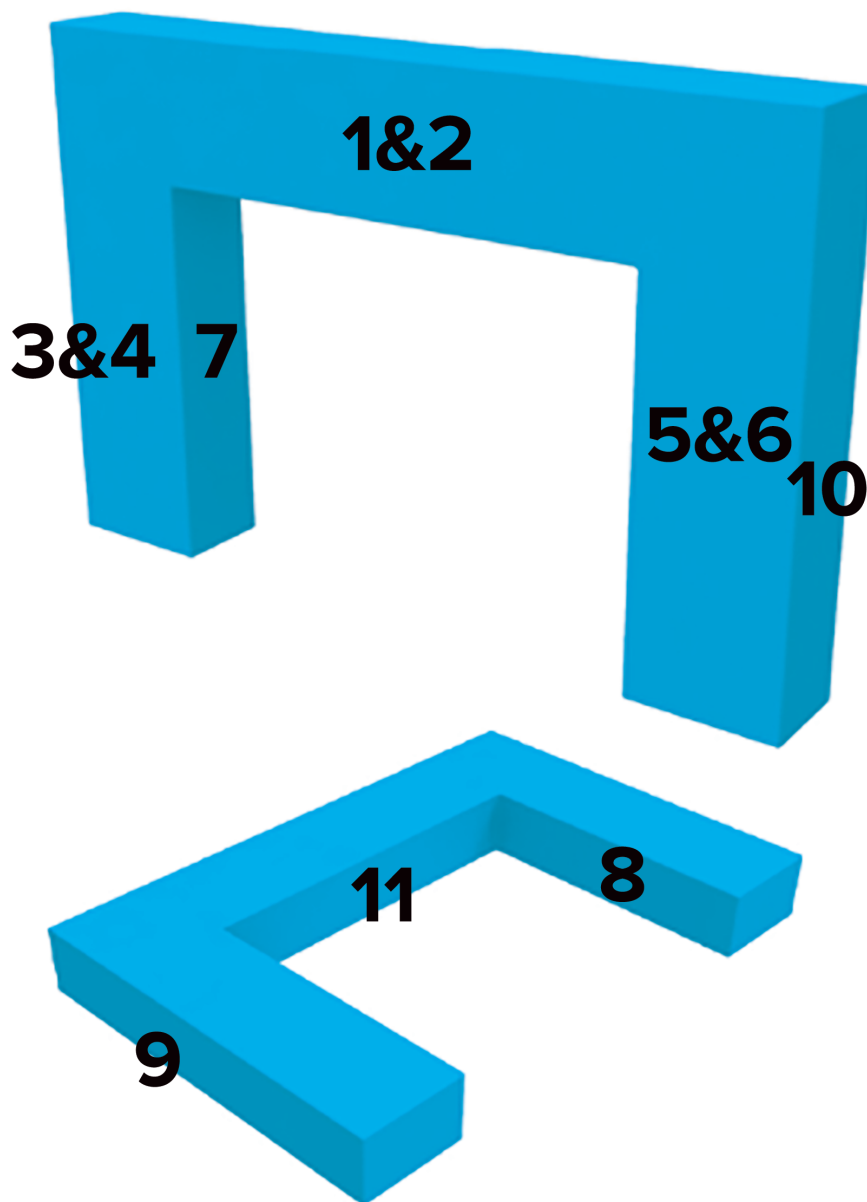

TEMPLATE GUIDE

1. Top Header Front
2. Top Header Back
3. Left Column Front
4. Left Column Back
5. Right Column Front
6. Right Column Back

7. Left Column Inner
8. Right Column Inner
9. Left Column Outer
10. Right Column Outer
11. Header Bottom

NUMBERS ON THE IMAGE ABOVE INDICATE THE TEMPLATE LOCATION # ON FRAME
PLEASE ADD TEMPLATE LOCATION # TO END OF FILENAME. EX: "WB-ARCH16-1"