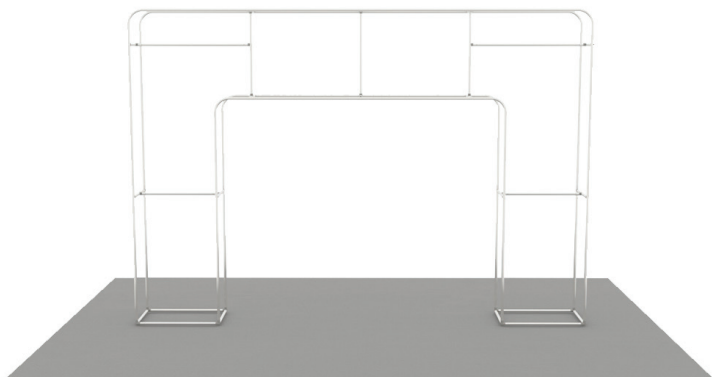

WALLBOX ARCH 16FT

PRODUCT CATEGORY: WALLBOX DISPLAYS

PRODUCT CODE: WB-ARCH16

On Frame

OnGraphic

INCLUDES TRAVEL BAG
SKU:WB_BAG

PRODUCT DESCRIPTION

Introducing the Wallbox Arch 16ft., a masterfully designed showcase that seamlessly combines elegance and functionality. Crafted with a robust 30mm aluminum tube frame, this archway exhibit is a beacon of sophistication, commanding attention at every indoor event.

Customization takes center stage with the Wallbox Arch, featuring custom printed dye sublimated graphics that bring your brand's identity to life. The graphics are expertly finished with a pillowcase-style presentation, showcasing precision and attention to detail, while the #10 zipper closure ensures a polished and professional look.

Designed to be a versatile focal point, the Wallbox Arch is perfect for a myriad of settings, from event entrances and trade shows to exhibitions, start/finish lines, concerts, and other events. Its impressive dimensions of 16 feet in width, 11 feet in height, and 2 feet in depth create a captivating structure that leaves a lasting impression.

The strategically positioned 10-foot wide by 8-foot tall opening in the middle adds a dynamic element to the arch, creating a welcoming passage that beckons attendees to explore what lies beyond. Assembling the Wallbox Arch is a breeze, thanks to its tool-free assembly and spring push-button connection, allowing you to focus on the success of your event rather than the setup.