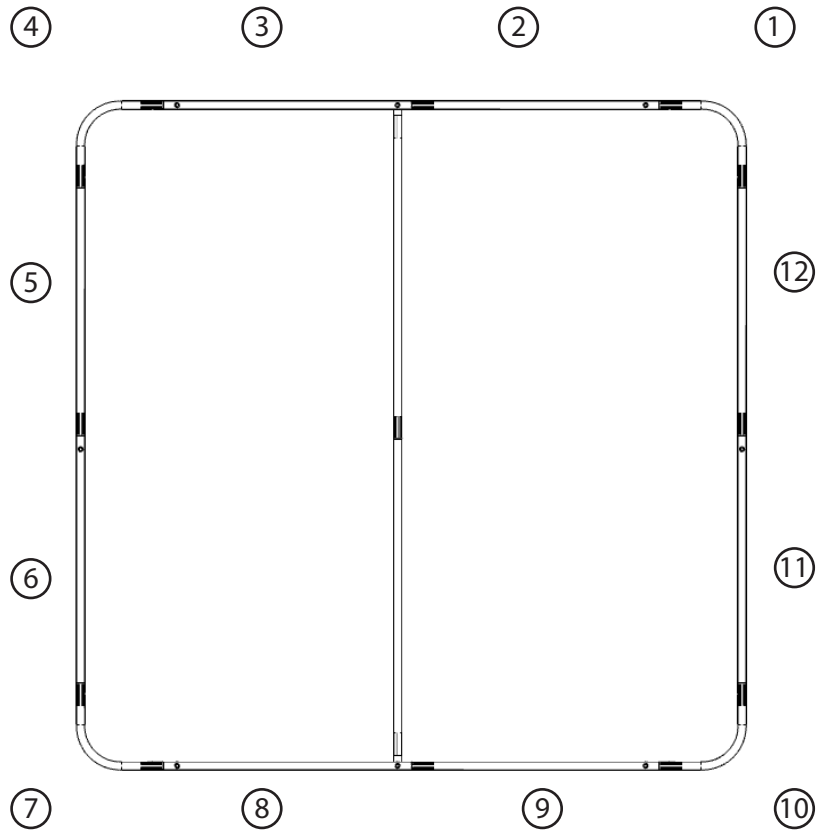

Ver-0811.223

WALLBOX 8 x 8 DOUBLE SIDED

BACK

WALLBOX 8FT X 8FT

PRODUCT CATEGORY: WALLBOX DISPLAYS

PRODUCT CODE: WB-8X8

On Frame

OnGraphic

SET UP INSTRUCTIONS

WALLBOX 8FT X 8FT

PRODUCT CATEGORY: WALLBOX DISPLAYS

PRODUCT CODE: WB-8X8

On Frame

OnGraphic

Part #	Length	Tube
3,8,15,20,6,11,18,23	42.5"	M/M
2,9,14,21,5,12,17,24	39.25"	M/F
2,9,14,21,5,12,17,24	29"	F/F
1,4,7,10,13,16,19,22	20.5"	F/F
A	49.25"	M/F
B	46"	F/F
Supports	14"	F/F