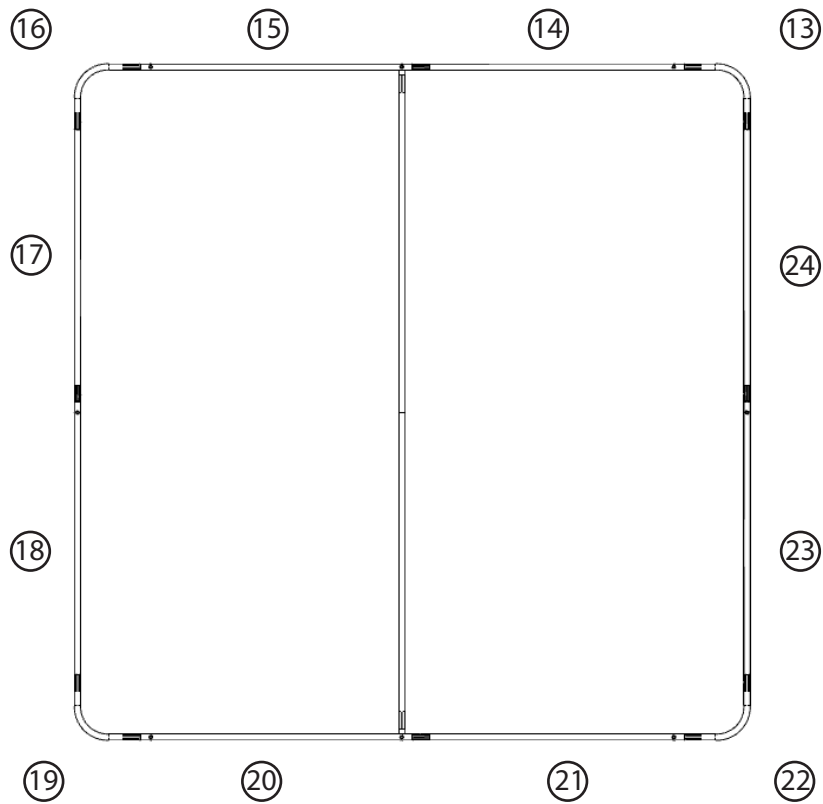

DISPLAY DIMENSIONS	96"W x 96"H x 18"D
GRAPHIC SIZE SINGLE	133"W x 96.5"H
GRAPHIC SIZE DOUBLE	114.75"W x 48.25"H (50% Scale)

GRAPHIC MATERIAL

Dye Sublimated Stretch Fabric

GRAPHIC FINISHING

Pillowcase graphic finishing with zipper closure along the top. Double sided has printed front, back and end cap panels, with stock black fabric on top and bottom. Single sided has printed front and end caps with your choice of blank white or black back panel with matching top and bottom panels.

SET UP INSTRUCTIONS

WALLBOX 8FT X 8FT

PRODUCT CATEGORY: WALLBOX DISPLAYS

PRODUCT CODE: WB-8X8

On Frame

OnGraphic

Part #	Length	Tube
3,8,15,20,6,11,18,23	42.5"	M/M
2,9,14,21,5,12,17,24	39.25"	M/F
2,9,14,21,5,12,17,24	29"	F/F
1,4,7,10,13,16,19,22	20.5"	F/F
A	49.25"	M/F
B	46"	F/F
Supports	14"	F/F