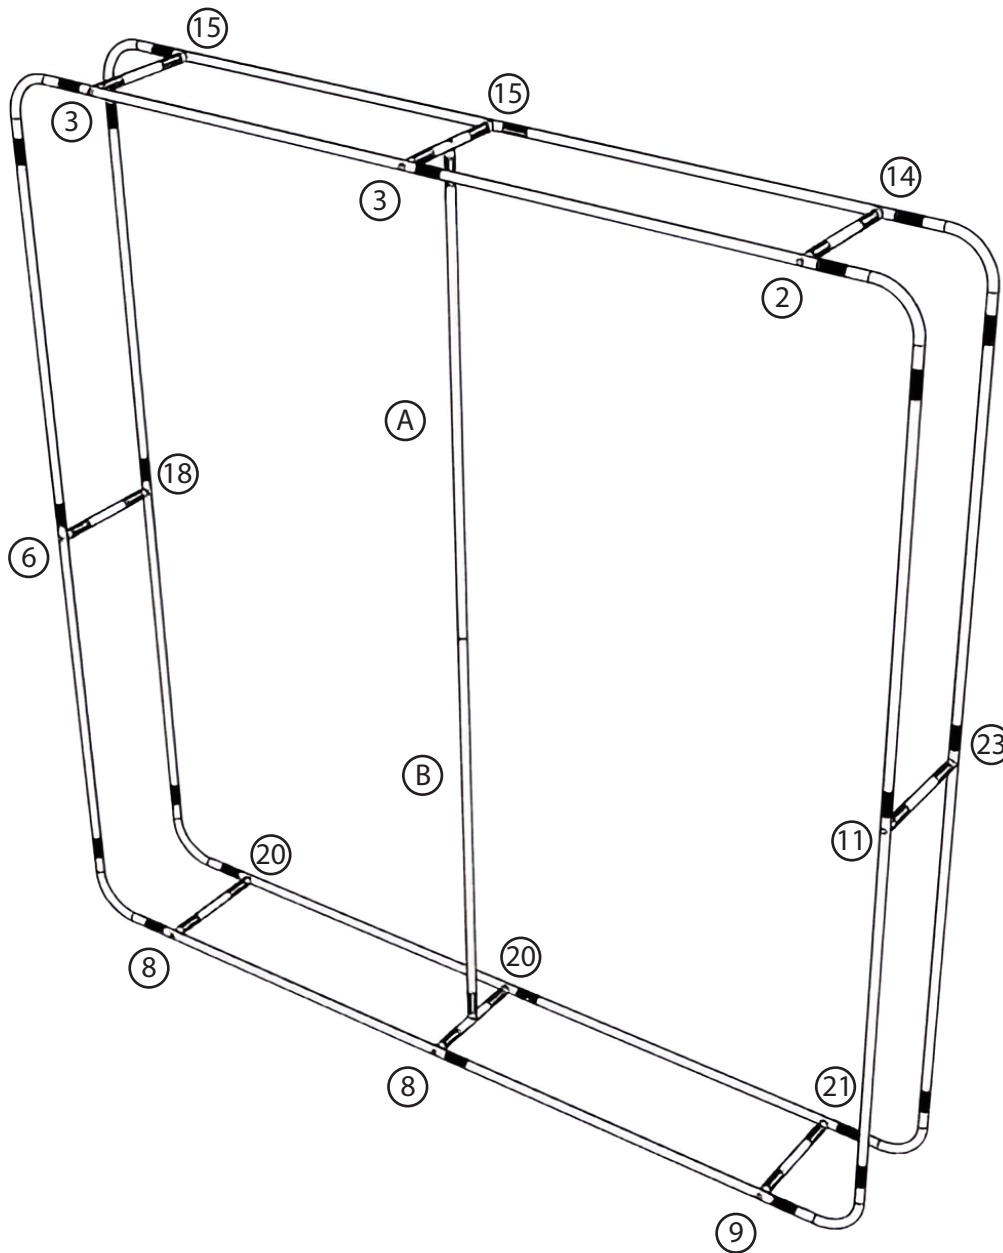

SET UP INSTRUCTIONS

WALLBOX 8FT X 8FT

PRODUCT CATEGORY: WALLBOX DISPLAYS

PRODUCT CODE: WB-8X8

On Frame

OnGraphic

Part #	Length	Tube
3,8,15,20,6,11,18,23	42.5"	M/M
2,9,14,21,5,12,17,24	39.25"	M/F
2,9,14,21,5,12,17,24	29"	F/F
1,4,7,10,13,16,19,22	20.5"	F/F
A	49.25"	M/F
B	46"	F/F
Supports	14"	F/F