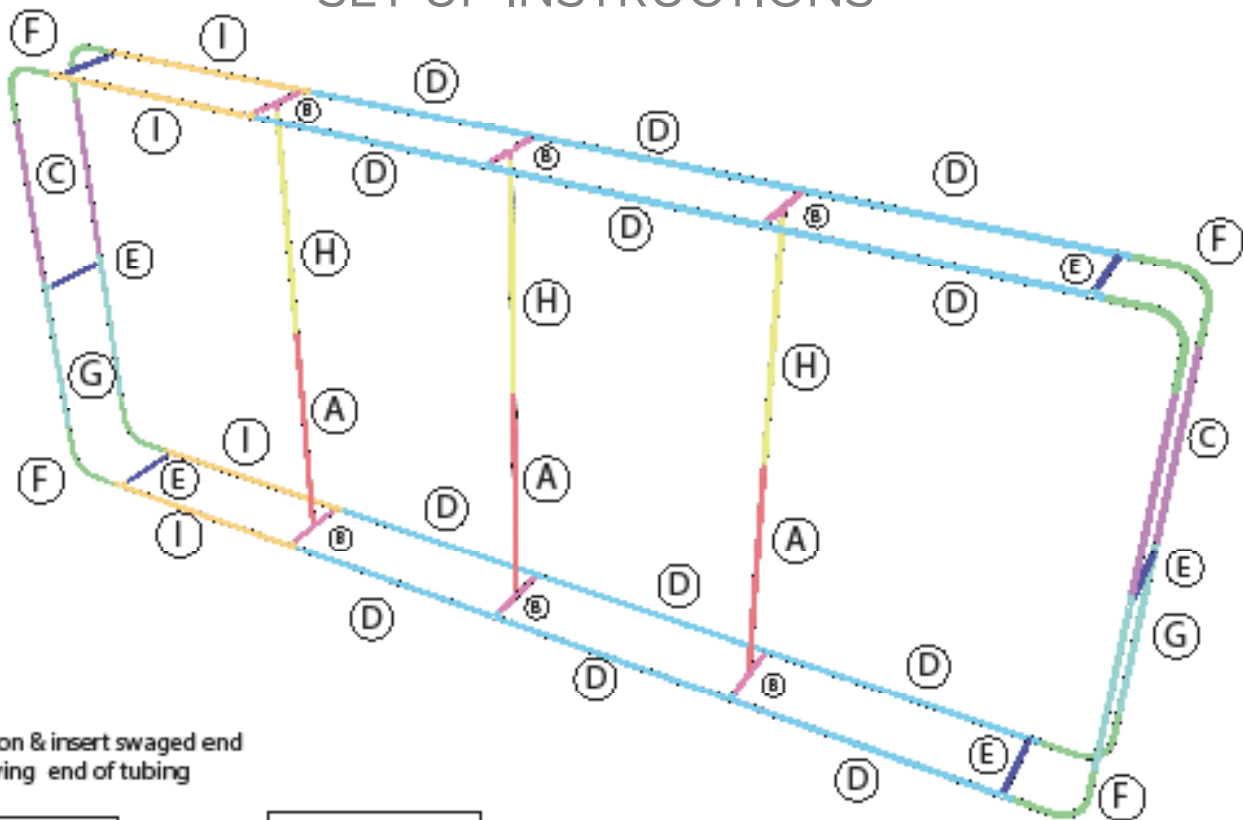

WALLBOX 20FT X 8FT

PRODUCT CATEGORY: WALLBOX DISPLAYS

PRODUCT CODE: WB-20X8

On Frame

OnGraphic

TEMPLATE

WALLBOX 20FT X 8FT

PRODUCT CATEGORY: WALLBOX DISPLAYS

PRODUCT CODE: WB-20X8

On Frame

OnGraphic

SET UP INSTRUCTIONS

Press button & insert swaged end into receiving end of tubing

	PART NAME	LENGTH	TUBE	QTY
A	SUPPORT BOTTOM	49.375"	M/F	3
B	UNION TUBE w/HOLE	14"	F/F	6
C	36" TUBE	69.375"	F/M	4
D	52" TUBE	55.375"	M/F	12
E	UNION TUBE	14"	F/F	6
F	CURVED CORNER	24"	F/F	8
G	36" TUBE	42.750"	M/M	4
H	SUPPORT TOP	46"	F/F	3
I	52" TUBE	58.75"	M/M	4

SPECIFICATIONS	
SKU	WB-20X8-HO
TUBE Ø	30 MM