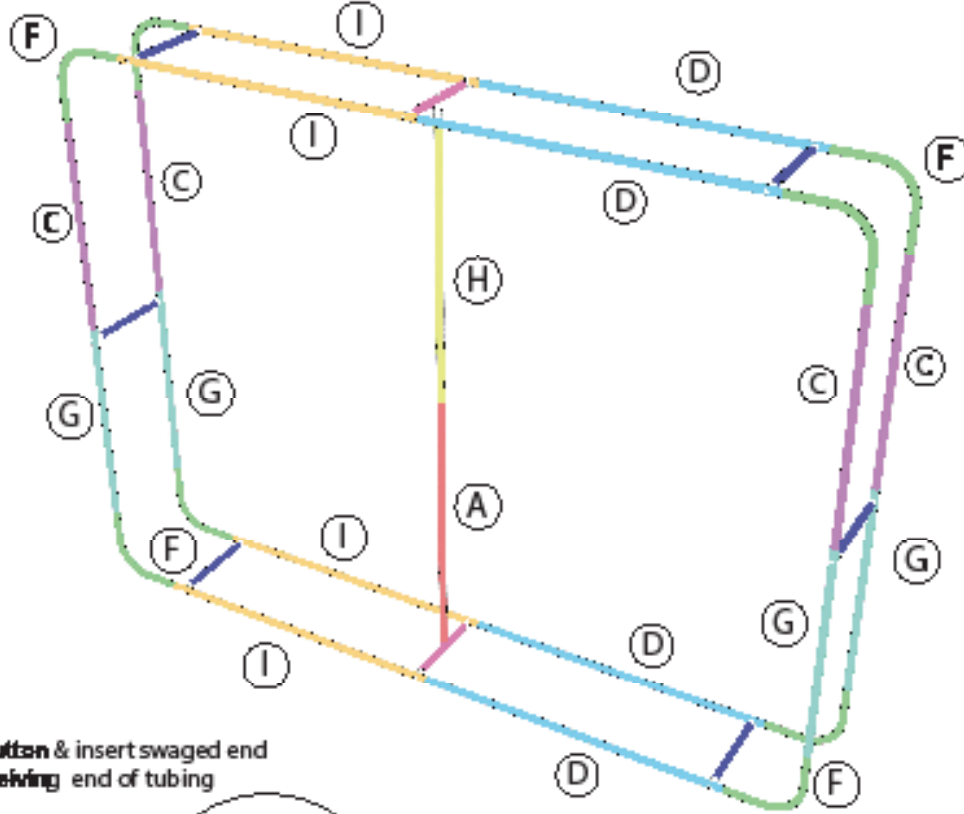

WALLBOX 10FT X 8FT

PRODUCT CATEGORY: WALLBOX DISPLAYS

PRODUCT CODE: WB-10X8

On Frame

OnGraphic

PRODUCT DESCRIPTION

Introducing the new Wallbox Fabric Display, a portable unlike anything you've ever seen. Your exhibitors will be in awe of it's mighty size! You might need a friend to help you set it up, but don't let this giant dissuade you it's completely toolless! Using the same framework as our line of Skybox Hanging Banners, set up is a snap! With push button snap locks, the tubes connect together without the need for tools. Custom dye sublimated fabric graphics fully wrap the entire frame. We offer two graphic options for the wallbox. Double sided graphic option includes dye sub printed front panel, back panel, and end caps, with plain black fabric on the top and bottom. Single sided graphic option includes dye sub printed front panel and end caps with your choice of blank white or black fabric for the backside, top, and bottom. The graphic is finished pillowcase style with a zipper at the bottom for easy installation and a clean finished look. A travel bag is included to transport and store your display in between events.

WALLBOX 10FT X 8FT

PRODUCT CATEGORY: WALLBOX DISPLAYS

PRODUCT CODE: WB-10X8

On Frame

OnGraphic

TEMPLATE

WALLBOX 10FT X 8FT

PRODUCT CATEGORY: WALLBOX DISPLAYS

PRODUCT CODE: WB-10X8

On Frame

OnGraphic

SET UP INSTRUCTIONS

Press button & insert swaged end into receiving end of tubing

PART NAME	LENGTH	TUBE	QTY
A SUPPORT BOTTOM	49.375"	M/F	1
B UNION TUBE w/HOLE	14"	F/F/M	2
C 36" TUBE	69.375"	H/M	4
D 52" TUBE	55.375"	M/F	4
E UNION TUBE	14"	F/F	6
F CURVED CORNER	24"	F/F	8
G 36" TUBE	42.750"	M/M	4
H SUPPORT TOP	46"	F/F	1
I 52" TUBE	58.75"	F/F	4

SPECIFICATIONS	
SKU	WB-10X8-HO
TUBE Ø	30 MM
WEIGHT	36 LBS