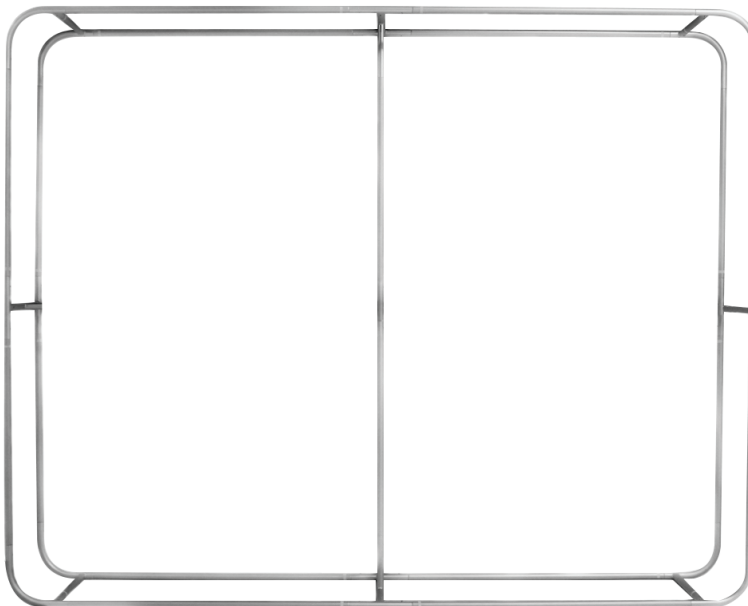

# WALLBOX 10FT X 10FT

PRODUCT CATEGORY: WALLBOX DISPLAYS

PRODUCT CODE: WB-10X10

On Frame

OnGraphic

## PRODUCT DESCRIPTION

Introducing the new Wallbox Fabric Display, a portable unlike anything you've ever seen. Your exhibitors will be in awe of it's mighty size! You might need a friend to help you set it up, but don't let this giant dissuade you it's completely toolless! Using the same framework as our line of Skybox Hanging Banners, set up is a snap! With push button snap locks, the tubes connect together without the need for tools. Custom dye sublimated fabric graphics fully wrap the entire frame. We offer two graphic options for the wallbox. Double sided graphic option includes dye sub printed front panel, back panel, and end caps, with plain black fabric on the top and bottom. Single sided graphic option includes dye sub printed front panel and end caps with your choice of blank white or black fabric for the backside, top, and bottom. The graphic is finished pillowcase style with a zipper at the bottom for easy installation and a clean finished look. A travel bag is included to transport and store your display in between events.

DISPLAY DIMENSIONS	120"W x 120"H x 18"D
GRAPHIC SIZE SINGLE	156"W x 120"H
GRAPHIC SIZE DOUBLE	138"W x 60"H (50% Scale)