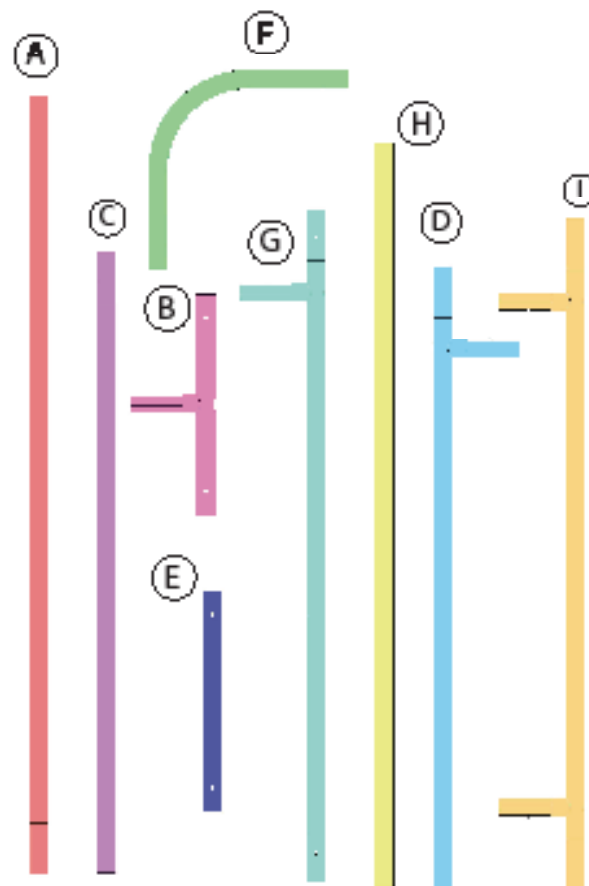

ARTWORK IN THE BLUE AREA WILL PRINT BUT IS IN RISK  
OF BEING CLOSE TO THE EDGE OR TRIMMED OFF

CORNERS WILL BE ROUNDED

**Graphic Specifications:**

- Create to template specs
- 125 DPI resolution
- CMYK color
- No template lines
- Embed/link all images
- Create to outline all fonts

### WALLBOX 10 x 10 DOUBLE SIDED BACK

Ver-0811.523

# WALLBOX 10FT X 10FT

PRODUCT CATEGORY: WALLBOX DISPLAYS

PRODUCT CODE: WB-10X10

On Frame

OnGraphic

## SET UP INSTRUCTIONS

Press button & insert swaged end into receiving end of tubing

PART NAME	LENGTH	TUBE	QTY
A SUPPORT BOTTOM	61.375"	M/F	1
B UNION TUBE w/HOLE	14"	F/F/M	2
C 5/2" TUBE	55.375"	M/F	4
D 5/2" TUBE	55.375"	M/F	4
E UNION TUBE	14"	F/F	6
F CURVED CORNER	12"	F/F	8
G SUPPORT TOP	58.75"	M/M	4
H 5/8" TUBE	58"	F/F	1
I 5/2" TUBE	58.75"	F/F	4