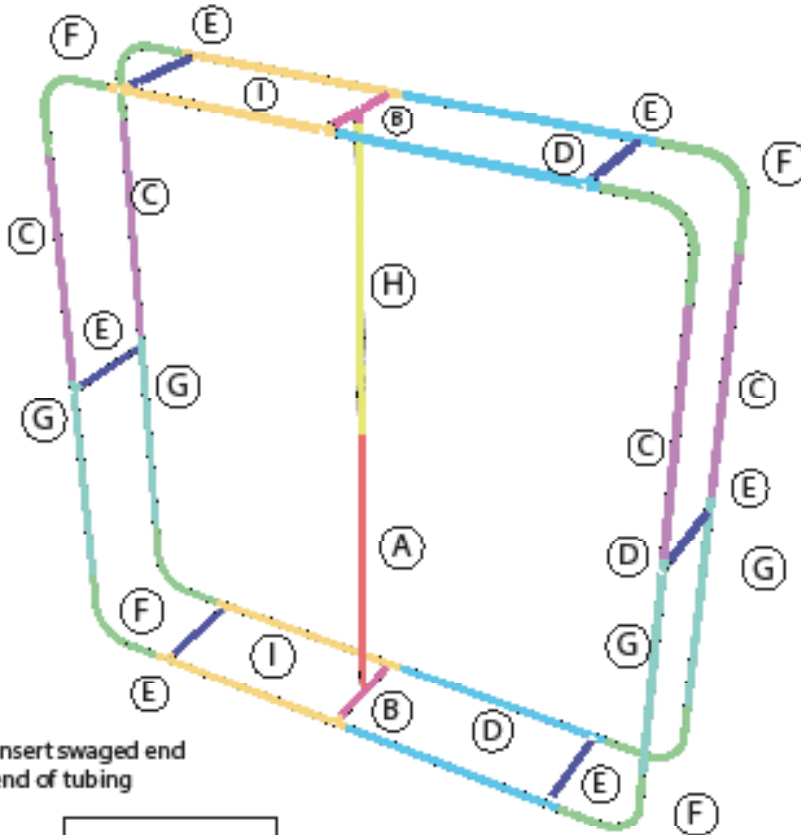

# WALLBOX 10FT X 10FT

PRODUCT CATEGORY: WALLBOX DISPLAYS

PRODUCT CODE: WB-10X10

On Frame

OnGraphic

## SET UP INSTRUCTIONS

Press button & insert swaged end into receiving end of tubing

PART NAME	LENGTH	TUBE	QTY
A SUPPORT BOTTOM	61.375"	M/F	1
B UNION TUBE w/HOLE	14"	F/F/M	2
C 5/2" TUBE	55.375"	M/F	4
D 5/2" TUBE	55.375"	M/F	4
E UNION TUBE	14"	F/F	6
F CURVED CORNER	12"	F/F	8
G SUPPORT TOP	58.75"	M/M	4
H 5/8" TUBE	58"	F/F	1
I 5/2" TUBE	58.75"	F/F	4