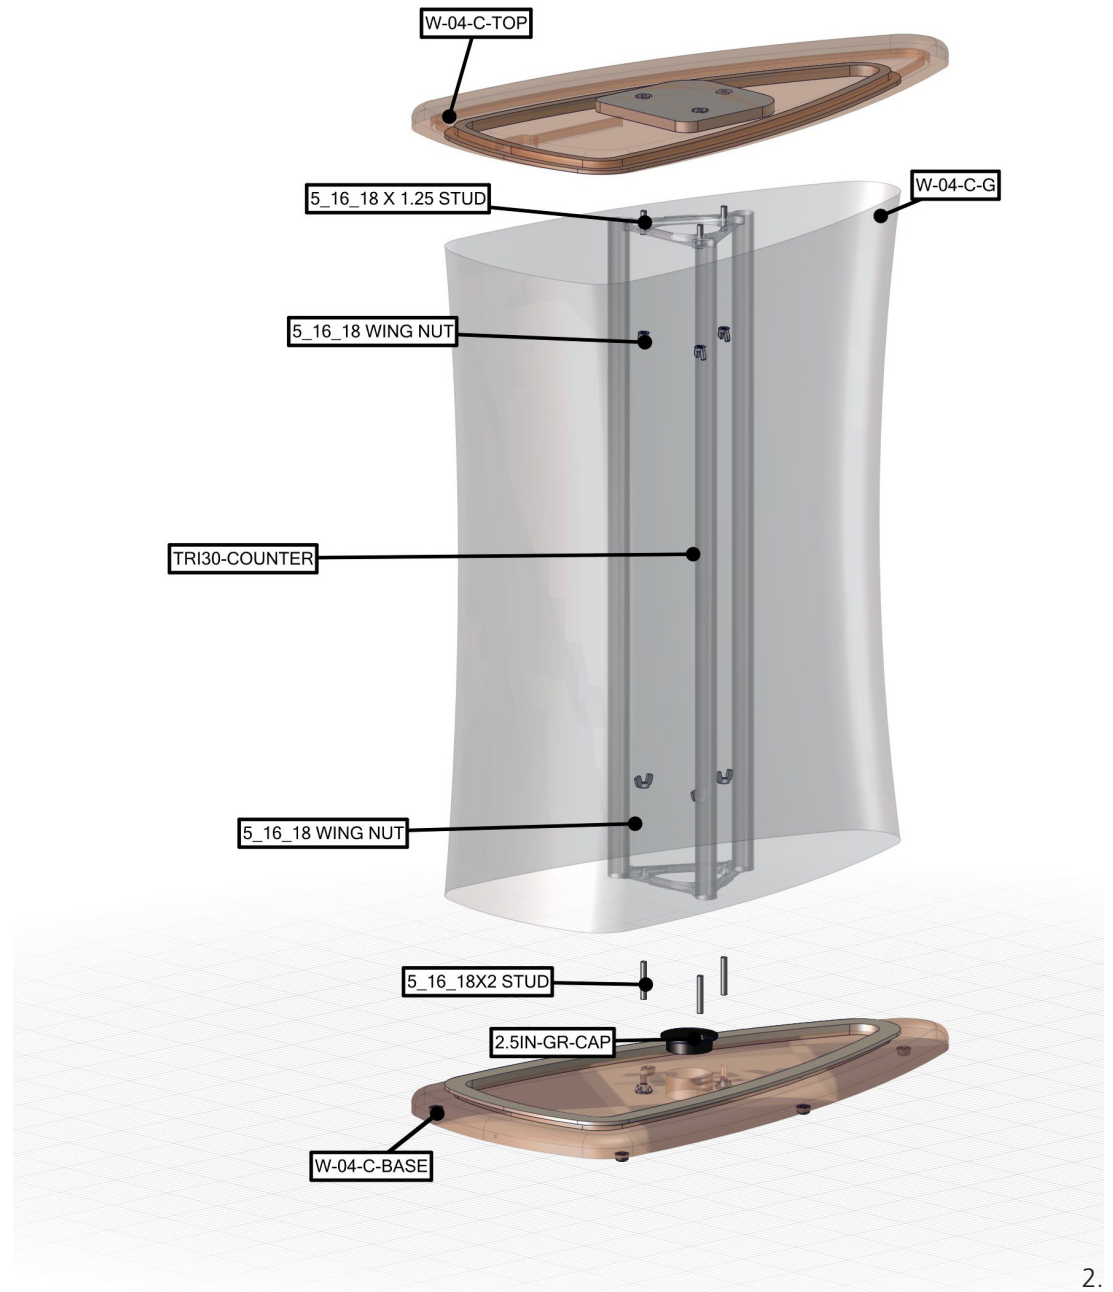

features and benefits:

- Printed stretch silicone edge fabric graphics (SEG) for a custom look
- Counter supports 25 lbs. of weight on center
- Choice of four finishes for table and base
- Kit includes: one frame, two dye-sublimated graphics, table and base, and one wheeled molded OCH2 storage case
- Lifetime hardware warranty against manufacturer defects

dimensions:

Hardware	Graphic
<p>Assembled unit: 46" w x 38" h x 20" d 1168mm(w) x 970mm(h) x 508mm(d)</p> <p>Approximate kit weight (includes graphic): 53 lbs / 24 kgs</p>	<p>Total visual area: 68.56" w x 35.424" h</p> <p>Please be sure to include the 5" bleed around the perimeter.</p> <p>Refer to related graphic template for more information.</p>
<p>Shipping</p> <p>Shipping dimensions: One OCH2 case: 50" l x 30" w x 15" h</p> <p>Approximate shipping weight (kit and case): 83 lbs / 37.6 kgs</p>	<p>Visit: www.exhibitors-handbook.com/graphic-templates</p>

additional information:

Graphic material:
Dye-sublimated fabric

Top/Base finishes:

silver black mahogany natural

www.display-setup-animations.com

Parts Included		
Part Label	Qty	Part Code
5/16-18 WING NUT	x12	5-16-18 WING NUT
5/16-18 X 1.25" STEEL STUD	x3	5_16_18 X 1.25 STUD
5/16-18 X 2" STEEL STUD	x3	5_16_18 X 2 STUD
900MM LENGTH OF TRILOK TRUSS	x1	TRI30-COUNTER
BULLET BASE	x1	W-04-C-BASE
BULLET FABRIC GRAPHIC	x1	W-04-C-G
BULLET TOP	x1	W-04-C-TOP

STEP 1: ATTACH BASE

STEP 2: ATTACH GRAPHIC

STEP 3: ATTACH TOP

STEP 4: ATTACH GRAPHIC

Check out these related products:

The Formulate line is a collection of stylish, ergonomically designed tabletop, 8ft, 10ft, 20ft exhibits, hanging structures, and display accessories. Portable counters and kiosks provide ample storage and style to complement our vast array of exhibit kits and displays. With a variety of options to choose from, mix and match to create the ideal display or reception set up.