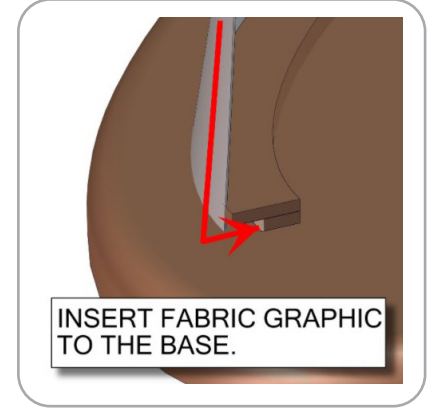

additional information:

Graphic material:
Dye-sublimated fabric

Top/Base finishes:

silver black mahogany natural

www.display-setup-animations.com

Parts Included		
Part Label	Qty	Part Code
5/16-18 WING NUT	x12	5-16-18 WING NUT
5/16-18 X 1.25" STEEL STUD	x3	5_16_18 X 1.25 STUD
5/16-18 X 2" STEEL STUD	x3	5_16_18 X 2 STUD
900MM LENGTH OF TRILOK TRUSS	x1	TRI30-COUNTER
BULLET BASE	x1	W-04-C-BASE
BULLET FABRIC GRAPHIC	x1	W-04-C-G
BULLET TOP	x1	W-04-C-TOP

STEP 1: ATTACH BASE

STEP 2: ATTACH GRAPHIC

STEP 3: ATTACH TOP

STEP 4: ATTACH GRAPHIC

Check out these related products:

The Formulate line is a collection of stylish, ergonomically designed tabletop, 8ft, 10ft, 20ft exhibits, hanging structures, and display accessories. Portable counters and kiosks provide ample storage and style to complement our vast array of exhibit kits and displays. With a variety of options to choose from, mix and match to create the ideal display or reception set up.