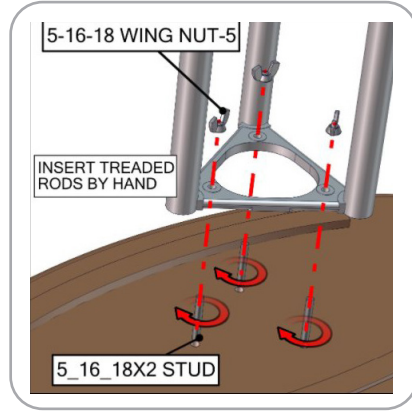

dimensions:

Hardware	Graphic
<p>Assembled unit: 46" w x 38" h x 20" d 1168mm(w) x 970mm(h) x 508mm(d)</p> <p>Approximate kit weight (includes graphic): 53 lbs / 24 kgs</p>	<p>Total visual area: 68.56" w x 35.424" h</p> <p>Please be sure to include the 5" bleed around the perimeter.</p> <p>Refer to related graphic template for more information.</p>
<p>Shipping</p> <p>Shipping dimensions: One OCH2 case: 50" l x 30" w x 15" h</p> <p>Approximate shipping weight (kit and case): 83 lbs / 37.6 kgs</p>	<p>Visit: www.exhibitors-handbook.com/graphic-templates</p>

additional information:

Graphic material:
Dye-sublimated fabric

Top/Base finishes:

silver black mahogany natural

www.display-setup-animations.com

Parts Included		
Part Label	Qty	Part Code
5/16-18 WING NUT	x12	5-16-18 WING NUT
5/16-18 X 1.25" STEEL STUD	x3	5_16_18 X 1.25 STUD
5/16-18 X 2" STEEL STUD	x3	5_16_18 X 2 STUD
900MM LENGTH OF TRILOK TRUSS	x1	TRI30-COUNTER
BULLET BASE	x1	W-04-C-BASE
BULLET FABRIC GRAPHIC	x1	W-04-C-G
BULLET TOP	x1	W-04-C-TOP

STEP 1: ATTACH BASE

STEP 2: ATTACH GRAPHIC

STEP 3: ATTACH TOP

STEP 4: ATTACH GRAPHIC

Check out these related products:

The Formulate line is a collection of stylish, ergonomically designed tabletop, 8ft, 10ft, 20ft exhibits, hanging structures, and display accessories. Portable counters and kiosks provide ample storage and style to complement our vast array of exhibit kits and displays. With a variety of options to choose from, mix and match to create the ideal display or reception set up.