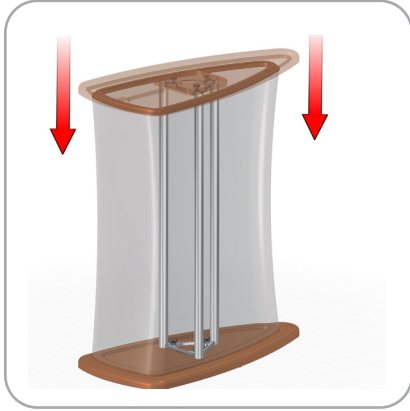

dimensions:

Hardware	Graphic
<p>Assembled unit: 46" w x 38" h x 20" d 1168mm(w) x 970mm(h) x 508mm(d)</p> <p>Approximate kit weight (includes graphic): 53 lbs / 24 kgs</p>	<p>Total visual area: 68.56" w x 35.424" h</p> <p>Please be sure to include the 5" bleed around the perimeter.</p> <p>Refer to related graphic template for more information.</p>
<p>Shipping</p> <p>Shipping dimensions: One OCH2 case: 50" l x 30" w x 15" h</p> <p>Approximate shipping weight (kit and case): 83 lbs / 37.6 kgs</p>	<p>Visit: www.exhibitors-handbook.com/graphic-templates</p>

additional information:

Graphic material:
Dye-sublimated fabric

Top/Base finishes:

silver black mahogany natural

www.display-setup-animations.com

Parts Included		
Part Label	Qty	Part Code
5/16-18 WING NUT	x12	5-16-18 WING NUT
5/16-18 X 1.25" STEEL STUD	x3	5_16_18 X 1.25 STUD
5/16-18 X 2" STEEL STUD	x3	5_16_18 X 2 STUD
900MM LENGTH OF TRILOK TRUSS	x1	TRI30-COUNTER
BULLET BASE	x1	W-04-C-BASE
BULLET FABRIC GRAPHIC	x1	W-04-C-G
BULLET TOP	x1	W-04-C-TOP

STEP 1: ATTACH BASE

STEP 2: ATTACH GRAPHIC

STEP 3: ATTACH TOP

STEP 4: ATTACH GRAPHIC

Check out these related products:

The Formulate line is a collection of stylish, ergonomically designed tabletop, 8ft, 10ft, 20ft exhibits, hanging structures, and display accessories. Portable counters and kiosks provide ample storage and style to complement our vast array of exhibit kits and displays. With a variety of options to choose from, mix and match to create the ideal display or reception set up.