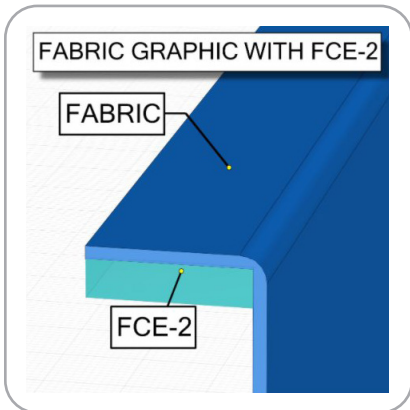

dimensions:

Hardware	Graphic
<p>Assembled unit: 46" w x 38" h x 20" d 1168mm(w) x 970mm(h) x 508mm(d)</p> <p>Approximate kit weight (includes graphic): 53 lbs / 24 kgs</p>	<p>Total visual area: 68.56" w x 35.424" h</p> <p>Please be sure to include the 5" bleed around the perimeter.</p> <p>Refer to related graphic template for more information.</p>
<p>Shipping</p> <p>Shipping dimensions: One OCH2 case: 50" l x 30" w x 15" h</p> <p>Approximate shipping weight (kit and case): 83 lbs / 37.6 kgs</p>	<p>Visit: www.exhibitors-handbook.com/graphic-templates</p>

STEP 1: ATTACH BASE

STEP 2: ATTACH GRAPHIC

STEP 3: ATTACH TOP

STEP 4: ATTACH GRAPHIC

Check out these related products:

The Formulate line is a collection of stylish, ergonomically designed tabletop, 8ft, 10ft, 20ft exhibits, hanging structures, and display accessories. Portable counters and kiosks provide ample storage and style to complement our vast array of exhibit kits and displays. With a variety of options to choose from, mix and match to create the ideal display or reception set up.

Formulate Tablet Kiosk 01:
TABLET-STD-01

Formulate Counter:
Pillar
W-01-C

Formulate Tablet Kiosk 02:
TABLET-STD-02

Formulate Counter:
Half Moon
W-02-C

Formulate Tablet Kiosk 03:
TABLET-STD-03

Formulate Counter:
Ellipse
W-03-C