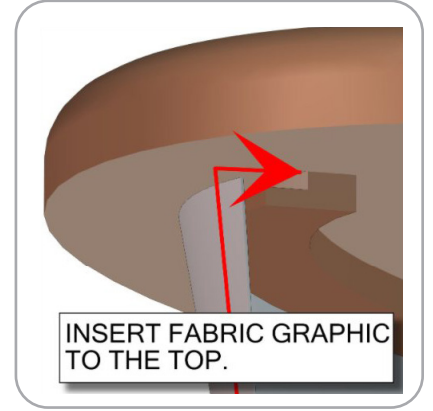

STEP 1: ATTACH BASE

STEP 2: ATTACH GRAPHIC

STEP 3: ATTACH TOP

STEP 4: ATTACH GRAPHIC

Check out these related products:

The Formulate line is a collection of stylish, ergonomically designed tabletop, 8ft, 10ft, 20ft exhibits, hanging structures, and display accessories. Portable counters and kiosks provide ample storage and style to complement our vast array of exhibit kits and displays. With a variety of options to choose from, mix and match to create the ideal display or reception set up.