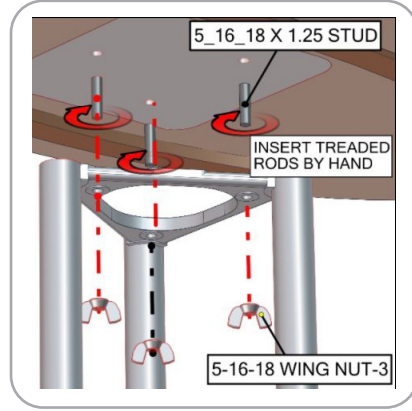

dimensions:

Hardware	Graphic
<p>Assembled unit: 46" w x 38" h x 20" d 1168mm(w) x 970mm(h) x 508mm(d)</p> <p>Approximate kit weight (includes graphic): 53 lbs / 24 kgs</p>	<p>Total visual area: 68.56" w x 35.424" h</p> <p>Please be sure to include the 5" bleed around the perimeter.</p> <p>Refer to related graphic template for more information.</p>
<p>Shipping</p> <p>Shipping dimensions: One OCH2 case: 50" l x 30" w x 15" h</p> <p>Approximate shipping weight (kit and case): 83 lbs / 37.6 kgs</p>	<p>Visit: www.exhibitors-handbook.com/graphic-templates</p>

additional information:

Graphic material:
Dye-sublimated fabric

Top/Base finishes:

silver black mahogany natural

www.display-setup-animations.com

Parts Included		
Part Label	Qty	Part Code
5/16-18 WING NUT	x12	5-16-18 WING NUT
5/16-18 X 1.25" STEEL STUD	x3	5_16_18 X 1.25 STUD
5/16-18 X 2" STEEL STUD	x3	5_16_18 X 2 STUD
900MM LENGTH OF TRILOK TRUSS	x1	TRI30-COUNTER
BULLET BASE	x1	W-04-C-BASE
BULLET FABRIC GRAPHIC	x1	W-04-C-G
BULLET TOP	x1	W-04-C-TOP

STEP 1: ATTACH BASE

STEP 2: ATTACH GRAPHIC

STEP 3: ATTACH TOP

STEP 4: ATTACH GRAPHIC

Check out these related products:

The Formulate line is a collection of stylish, ergonomically designed tabletop, 8ft, 10ft, 20ft exhibits, hanging structures, and display accessories. Portable counters and kiosks provide ample storage and style to complement our vast array of exhibit kits and displays. With a variety of options to choose from, mix and match to create the ideal display or reception set up.