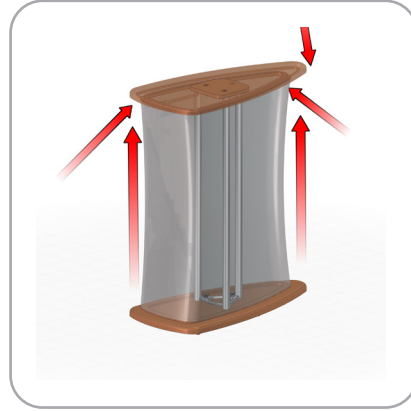

STEP 1: ATTACH BASE

STEP 2: ATTACH GRAPHIC

STEP 3: ATTACH TOP

STEP 4: ATTACH GRAPHIC

Check out these related products:

The Formulate line is a collection of stylish, ergonomically designed tabletop, 8ft, 10ft, 20ft exhibits, hanging structures, and display accessories. Portable counters and kiosks provide ample storage and style to complement our vast array of exhibit kits and displays. With a variety of options to choose from, mix and match to create the ideal display or reception set up.

Formulate Tablet Kiosk 01:
TABLET-STD-01

Formulate Counter:
Pillar
W-01-C

Formulate Tablet Kiosk 02:
TABLET-STD-02

Formulate Counter:
Half Moon
W-02-C

Formulate Tablet Kiosk 03:
TABLET-STD-03

Formulate Counter:
Ellipse
W-03-C