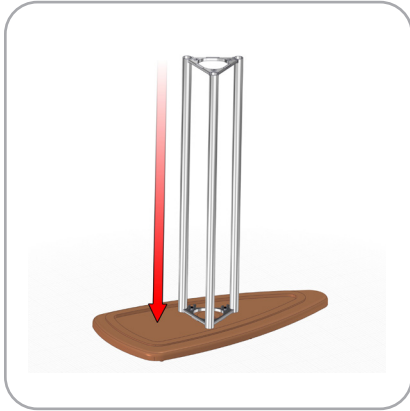

additional information:

Graphic material:
Dye-sublimated fabric

Top/Base finishes:

silver black mahogany natural

www.display-setup-animations.com

Parts Included		
Part Label	Qty	Part Code
5/16-18 WING NUT	x12	5-16-18 WING NUT
5/16-18 X 1.25" STEEL STUD	x3	5_16_18 X 1.25 STUD
5/16-18 X 2" STEEL STUD	x3	5_16_18 X 2 STUD
900MM LENGTH OF TRILOK TRUSS	x1	TRI30-COUNTER
BULLET BASE	x1	W-04-C-BASE
BULLET FABRIC GRAPHIC	x1	W-04-C-G
BULLET TOP	x1	W-04-C-TOP

STEP 1: ATTACH BASE

STEP 2: ATTACH GRAPHIC

STEP 3: ATTACH TOP

STEP 4: ATTACH GRAPHIC

Check out these related products:

The Formulate line is a collection of stylish, ergonomically designed tabletop, 8ft, 10ft, 20ft exhibits, hanging structures, and display accessories. Portable counters and kiosks provide ample storage and style to complement our vast array of exhibit kits and displays. With a variety of options to choose from, mix and match to create the ideal display or reception set up.