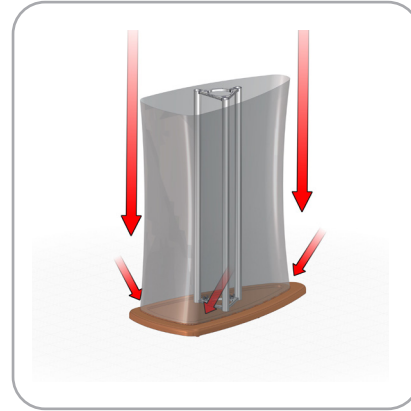

dimensions:

Hardware	Graphic
<p>Assembled unit: 46" w x 38" h x 20" d 1168mm(w) x 970mm(h) x 508mm(d)</p> <p>Approximate kit weight (includes graphic): 53 lbs / 24 kgs</p>	<p>Total visual area: 68.56" w x 35.424" h</p> <p>Please be sure to include the 5" bleed around the perimeter.</p> <p>Refer to related graphic template for more information.</p>
<p>Shipping</p> <p>Shipping dimensions: One OCH2 case: 50" l x 30" w x 15" h</p> <p>Approximate shipping weight (kit and case): 83 lbs / 37.6 kgs</p>	<p>Visit: www.exhibitors-handbook.com/graphic-templates</p>

additional information:

Graphic material:
Dye-sublimated fabric

Top/Base finishes:

silver black mahogany natural

www.display-setup-animations.com

Parts Included		
Part Label	Qty	Part Code
5/16-18 WING NUT	x12	5-16-18 WING NUT
5/16-18 X 1.25" STEEL STUD	x3	5_16_18 X 1.25 STUD
5/16-18 X 2" STEEL STUD	x3	5_16_18 X 2 STUD
900MM LENGTH OF TRILOK TRUSS	x1	TRI30-COUNTER
BULLET BASE	x1	W-04-C-BASE
BULLET FABRIC GRAPHIC	x1	W-04-C-G
BULLET TOP	x1	W-04-C-TOP

STEP 1: ATTACH BASE

STEP 2: ATTACH GRAPHIC

STEP 3: ATTACH TOP

STEP 4: ATTACH GRAPHIC

Check out these related products:

The Formulate line is a collection of stylish, ergonomically designed tabletop, 8ft, 10ft, 20ft exhibits, hanging structures, and display accessories. Portable counters and kiosks provide ample storage and style to complement our vast array of exhibit kits and displays. With a variety of options to choose from, mix and match to create the ideal display or reception set up.