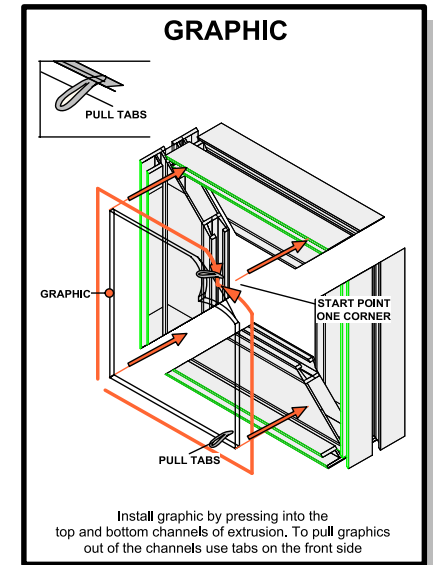

dimensions

Hardware	Graphic
<p>Assembled unit: 36.3" w x 35.68" h x 19.685" d approx. 922.02mm(w) x 906.272mm(h) x 499.999mm(d)</p>	<p>Total visual area: 35.31" w x 35.31" h 897mm(w) x 897mm(h)</p> <p>Refer to related graphic templates for more information</p>
<p>Shipping</p> <p>Shipping dimensions: One OCS case: 19" l x 19" w x 45" h 483mm(l) x 483mm(w) x 1143mm(h)</p> <p>Approximate shipping weight (entire kit): 32 lbs / 14.5 kgS</p>	

additional information

Graphic Material:
Dye-sublimated fabric

Optional lighting available

We are continually improving and modifying our product range and reserve the right to vary the specifications without prior notice. All dimensions and weights quoted are approximate and we accept no responsibility for variance. E&OE. See Graphic Templates for graphic bleed specifications.

Code	#	Description
F10	4	PHFC2-900-1[35.43"] (Mitre / Corner Lock Both ends - No Locks)
CORNER LOCK	4	90 DEGREE CB9 CORNER LOCK CONNECTOR
SW-FOOT	2	500MM FLAT FOOT FOR SMARTWALL FRAMES

NOTE: TURN EACH CAM A LITTLE BIT, AND THEN GO BACK AND TIGHTEN BOTH TO THE PROPER TENSION.

CORNER LOCK

Code	#	Description
GRAPHIC A	1	35.43"H X 35.43"W SINGLE SIDED DYESUB GRAPHIC (UNLINED) PRINTED ON OXFORD W/ FCE-2 ALL 4 SIDES

Vector Frame Banners and Light Boxes

Banners:

Vector Frame Banner
VF-R-01