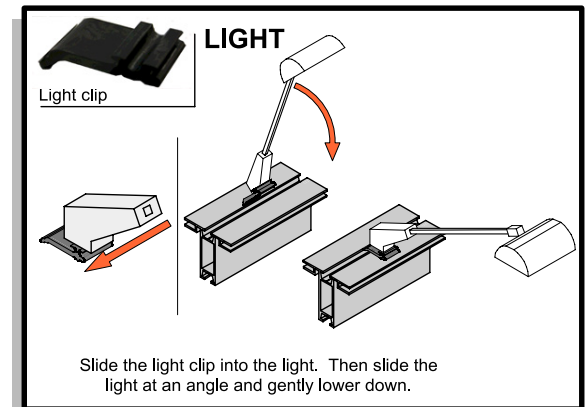

Code	#	Description
GRAPHIC A	1	35.43"H X 35.43"W SINGLE SIDED DYESUB GRAPHIC (UNLINED) PRINTED ON OXFORD W/ FCE-2 ALL 4 SIDES