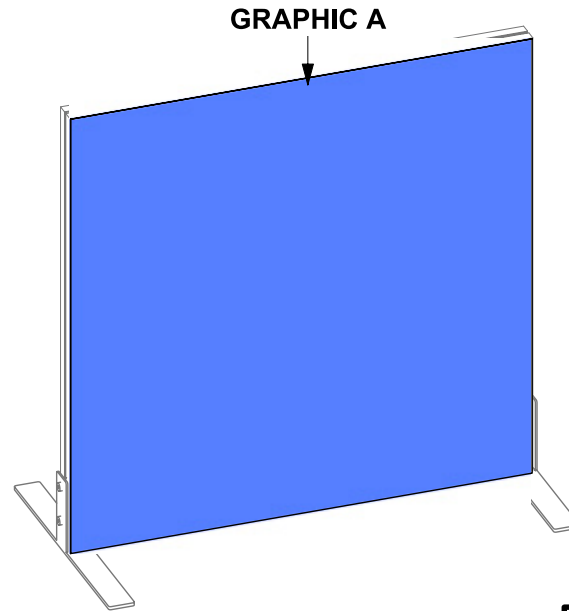

Vector Frame S-01

VF-S-01

Vector Frame is a collection of modern extrusion-based fabric graphic banner displays. Vector Frame is easy to assemble and disassemble and provides your choice of single-sided or double-sided integrated fabric graphic murals.

dimensions

Hardware	Graphic
<p>Assembled unit: 36.3" w x 35.68" h x 19.685" d approx. 922.02mm(w) x 906.272mm(h) x 499.999mm(d)</p>	<p>Total visual area: 35.31" w x 35.31" h 897mm(w) x 897mm(h)</p> <p>Refer to related graphic templates for more information</p>
<p>Shipping</p> <p>Shipping dimensions: One OCS case: 19" l x 19" w x 45" h 483mm(l) x 483mm(w) x 1143mm(h)</p> <p>Approximate shipping weight (entire kit): 32 lbs / 14.5 kgS</p>	

Code	#	Description
F10	4	PHFC2-900-1[35.43"] (Mitre / Corner Lock Both ends - No Locks)
CORNER LOCK	4	90 DEGREE CB9 CORNER LOCK CONNECTOR
SW-FOOT	2	500MM FLAT FOOT FOR SMARTWALL FRAMES

NOTE: TURN EACH CAM A LITTLE BIT, AND THEN GO BACK AND TIGHTEN BOTH TO THE PROPER TENSION.

CORNER LOCK

Code	#	Description
GRAPHIC A	1	35.43"H X 35.43"W SINGLE SIDED DYESUB GRAPHIC (UNLINED) PRINTED ON OXFORD W/ FCE-2 ALL 4 SIDES

Vector Frame Banners and Light Boxes

Banners:

Vector Frame Banner
VF-R-01