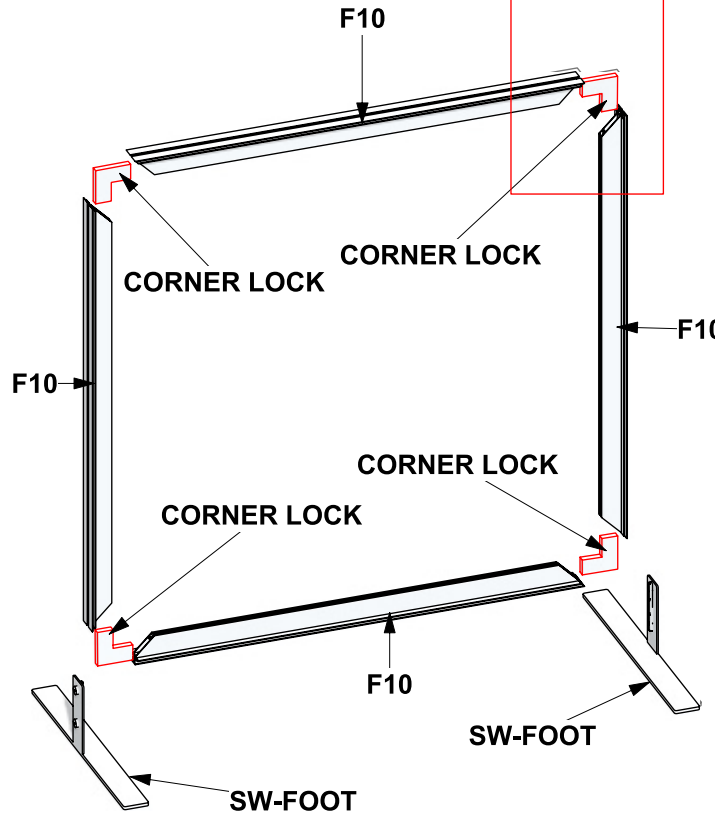

dimensions

Hardware	Graphic
<p>Assembled unit: 36.3" w x 35.68" h x 19.685" d approx. 922.02mm(w) x 906.272mm(h) x 499.999mm(d)</p>	<p>Total visual area: 35.31" w x 35.31" h 897mm(w) x 897mm(h)</p> <p>Refer to related graphic templates for more information</p>
<p>Shipping</p> <p>Shipping dimensions: One OCS case: 19" l x 19" w x 45" h 483mm(l) x 483mm(w) x 1143mm(h)</p> <p>Approximate shipping weight (entire kit): 32 lbs / 14.5 kgS</p>	

Code	#	Description
F10	4	PHFC2-900-1[35.43"] (Mitre / Corner Lock Both ends - No Locks)
CORNER LOCK	4	90 DEGREE CB9 CORNER LOCK CONNECTOR
SW-FOOT	2	500MM FLAT FOOT FOR SMARTWALL FRAMES

NOTE: TURN EACH CAM A LITTLE BIT, AND THEN GO BACK AND TIGHTEN BOTH TO THE PROPER TENSION.

CORNER LOCK

Code	#	Description
GRAPHIC A	1	35.43"H X 35.43"W SINGLE SIDED DYESUB GRAPHIC (UNLINED) PRINTED ON OXFORD W/ FCE-2 ALL 4 SIDES

Vector Frame Banners and Light Boxes

Banners:

Vector Frame Banner
VF-R-01