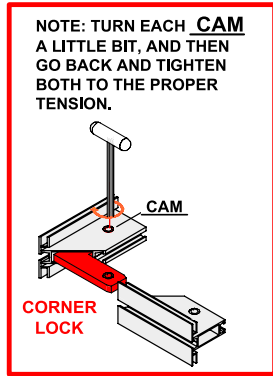

Code	#	Description
F13	4	PHFC2-900-3 [35.43"] (Mitre / Corner Lock one end - straight cut & lock hole other end)
LOCK CONNECTOR	2	END TO END LOCK CONNECTOR
CORNER LOCK	4	90 DEGREE CB9 CORNER LOCK CONNECTOR
F10	2	PHFC2-900-1[35.43"] (Mitre / Corner Lock Both ends - No Locks)
SW-FOOT	2	500MM FLAT FOOT FOR SMARTWALL FRAMES