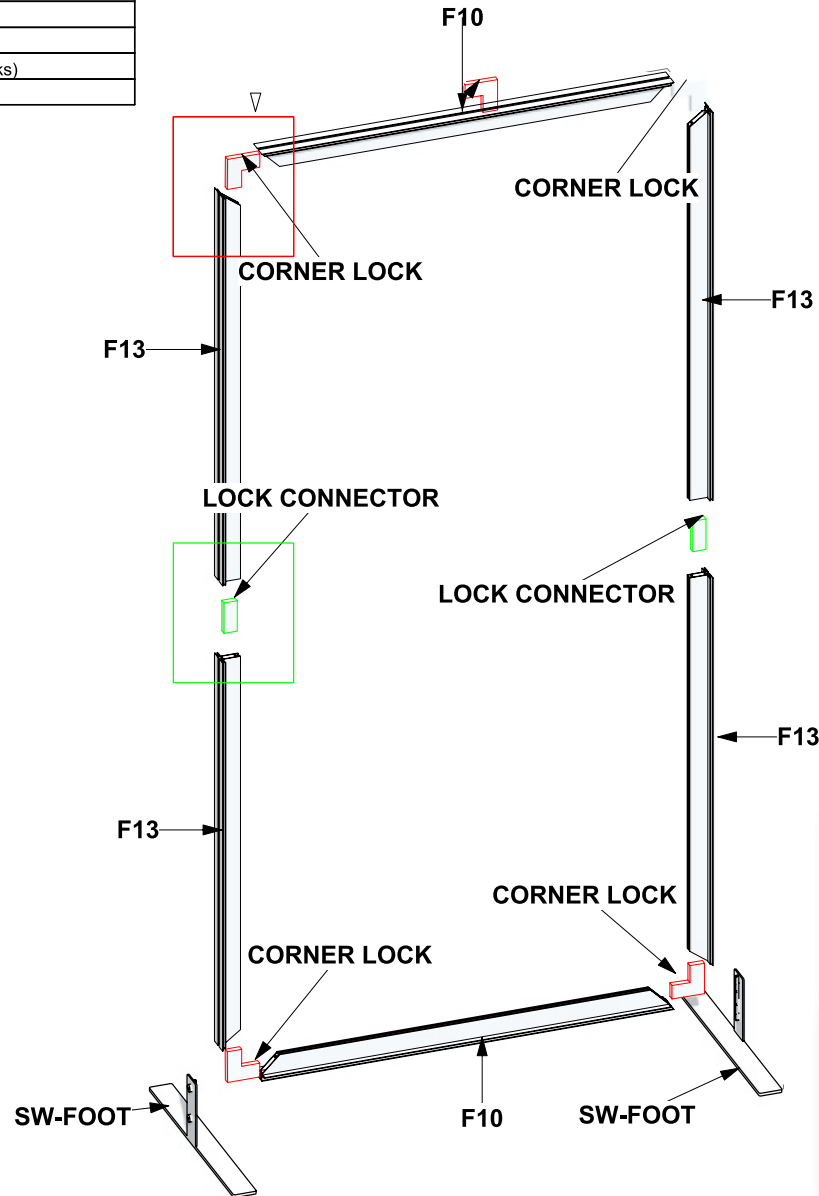

## dimensions

### Hardware

Assembled unit:  
36.3" w x 71.12" h x 19.685" d approx.  
922.02mm(w) x 1806.448mm(h) x 499.999mm(d)

### Graphic

Total visual area:  
35.31" w x 70.75" h  
897mm(w) x 1797mm(h)

Refer to related graphic templates for more information

Code	#	Description
F13	4	PHFC2-900-3 [35.43"] (Mitre / Corner Lock one end - straight cut & lock hole other end)
LOCK CONNECTOR	2	END TO END LOCK CONNECTOR
CORNER LOCK	4	90 DEGREE CB9 CORNER LOCK CONNECTOR
F10	2	PHFC2-900-1[35.43"] (Mitre / Corner Lock Both ends - No Locks)
SW-FOOT	2	500MM FLAT FOOT FOR SMARTWALL FRAMES