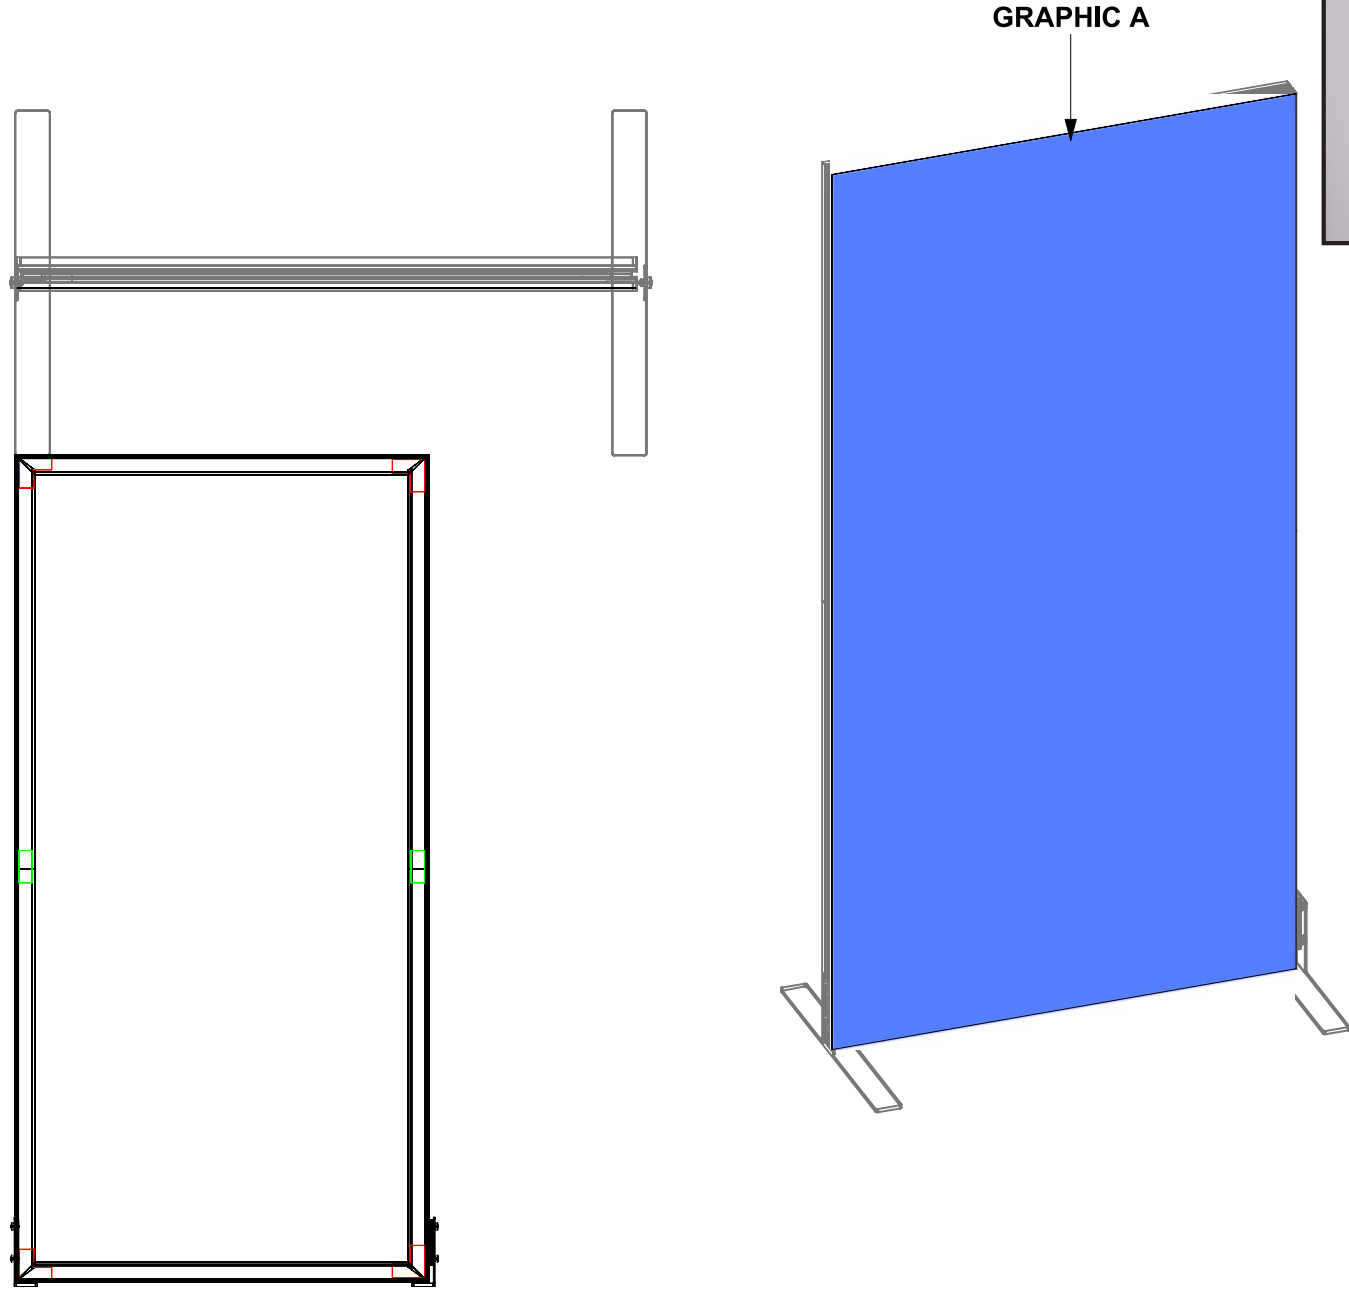

## dimensions

### Hardware

Assembled unit:  
36.3" w x 71.12" h x 19.685" d approx.  
922.02mm(w) x 1806.448mm(h) x 499.999mm(d)

### Graphic

Total visual area:  
35.31" w x 70.75" h  
897mm(w) x 1797mm(h)

Refer to related graphic templates for more information

Code	#	Description
GRAPHIC A	1	70.87"H X 35.43"W SINGLE SIDED DYESUB GRAPHIC (UNLINED) PRINTED ON OXFORD W/ FCE-2 ALL 4 SIDES