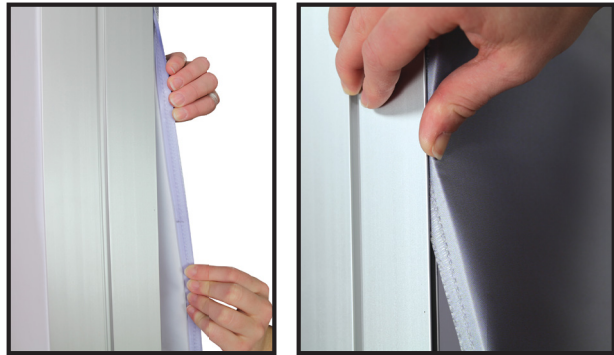

Code	#	Description
GRAPHIC A	1	70.87"H X 35.43"W SINGLE SIDED DYESUB GRAPHIC (UNLINED) PRINTED ON OXFORD W/ FCE-2 ALL 4 SIDES