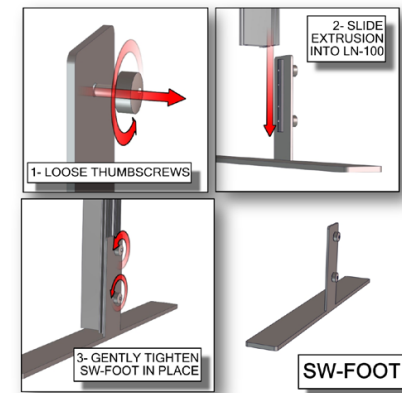

Code	#	Description
F13	4	PHFC2-900-3 [35.43"] (Mitre / Corner Lock one end - straight cut & lock hole other end)
LOCK CONNECTOR	2	END TO END LOCK CONNECTOR
CORNER LOCK	4	90 DEGREE CB9 CORNER LOCK CONNECTOR
F10	2	PHFC2-900-1[35.43"] (Mitre / Corner Lock Both ends - No Locks)
SW-FOOT	2	500MM FLAT FOOT FOR SMARTWALL FRAMES