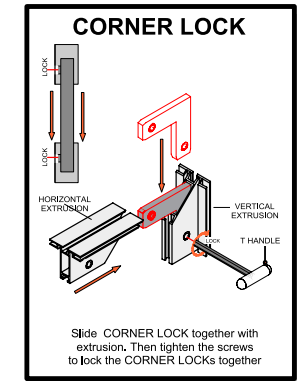

Code	#	Description
F13	4	PHFC2-900-3 [35.43"] (Mitre / Corner Lock one end - straight cut & lock hole other end)
LOCK CONNECTOR	2	END TO END LOCK CONNECTOR
CORNER LOCK	4	90 DEGREE CB9 CORNER LOCK CONNECTOR
F10	2	PHFC2-900-1[35.43"] (Mitre / Corner Lock Both ends - No Locks)
SW-FOOT	2	500MM FLAT FOOT FOR SMARTWALL FRAMES