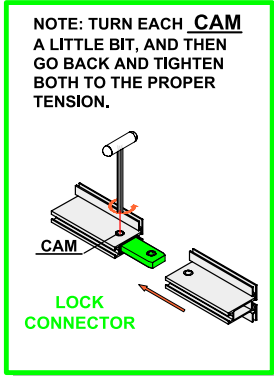

Code	#	Description
F13	4	PHFC2-900-3 [35.43"] (Mitre / Corner Lock one end - straight cut & lock hole other end)
LOCK CONNECTOR	2	END TO END LOCK CONNECTOR
CORNER LOCK	4	90 DEGREE CB9 CORNER LOCK CONNECTOR
F10	2	PHFC2-900-1[35.43"] (Mitre / Corner Lock Both ends - No Locks)
SW-FOOT	2	500MM FLAT FOOT FOR SMARTWALL FRAMES