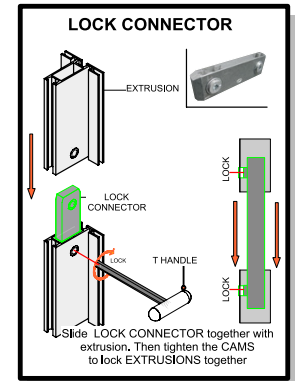

Code	#	Description
F13	4	PHFC2-900-3 [35.43"] (Mitre / Corner Lock one end - straight cut & lock hole other end)
LOCK CONNECTOR	2	END TO END LOCK CONNECTOR
CORNER LOCK	4	90 DEGREE CB9 CORNER LOCK CONNECTOR
F10	2	PHFC2-900-1[35.43"] (Mitre / Corner Lock Both ends - No Locks)
SW-FOOT	2	500MM FLAT FOOT FOR SMARTWALL FRAMES