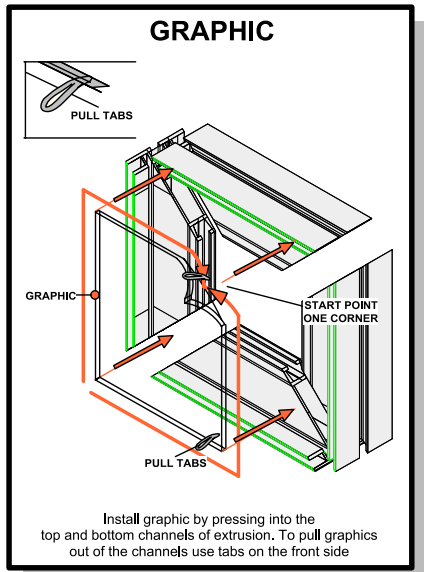

Code	#	Description
GRAPHIC A	1	70.87"H X 35.43"W SINGLE SIDED DYESUB GRAPHIC (UNLINED) PRINTED ON OXFORD W/ FCE-2 ALL 4 SIDES