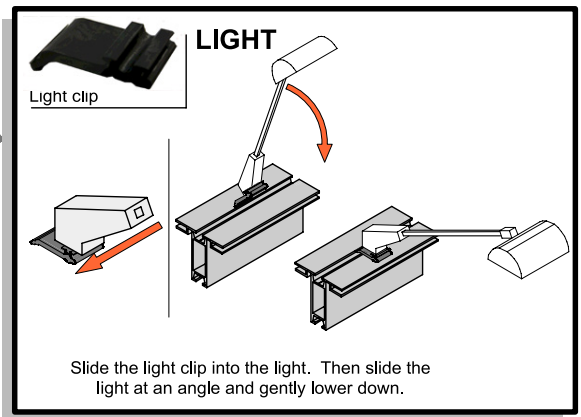

Code	#	Description
GRAPHIC A	1	70.87"H X 35.43"W SINGLE SIDED DYESUB GRAPHIC (UNLINED) PRINTED ON OXFORD W/ FCE-2 ALL 4 SIDES