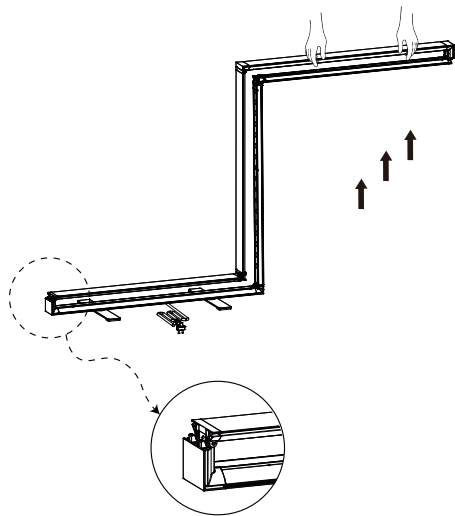

PARTS LIST

(qty 1) VersaLume
Lightbox Frame

(qty 1) Support Strut

(qty 1) Travel Bag

SET UP INSTRUCTIONS

STEP 01

STEP 02

STEP 03

STEP 04

VERSALUME COLLAPSIBLE LIGHTBOX

VERSALUME LIGHTBOXES
PRODUCT CODE: VERSA-LB

SINGLE
SIDED

DOUBLE
SIDED

INDOOR
USE

STEP 05

STEP 05