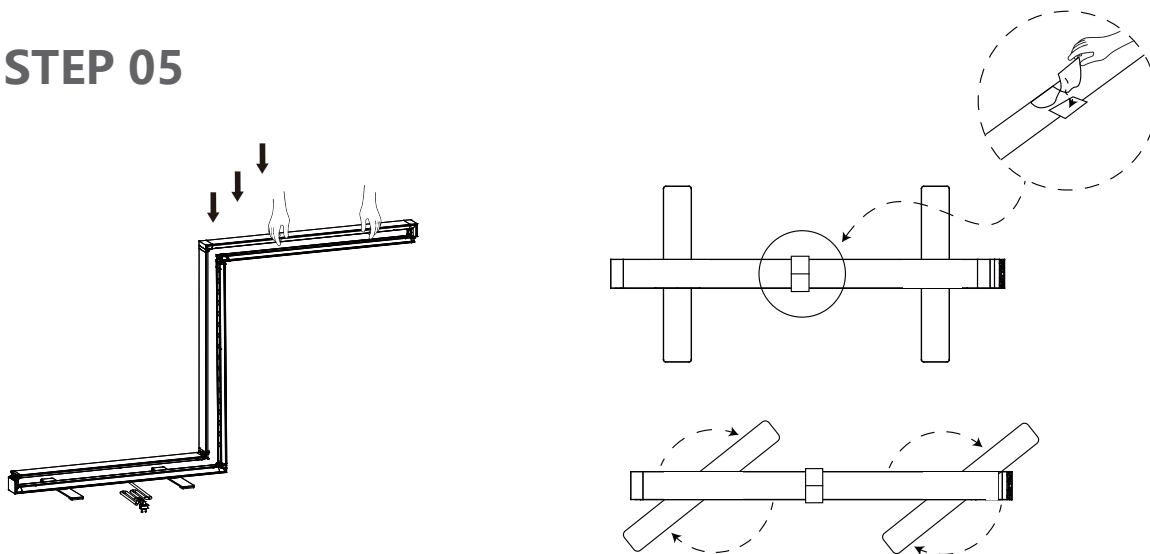

STEP 04

VERSALUME COLLAPSIBLE LIGHTBOX

VERSALUME LIGHTBOXES
PRODUCT CODE: VERSA-LB

SINGLE
SIDED

DOUBLE
SIDED

INDOOR
USE

STEP 05

STEP 05