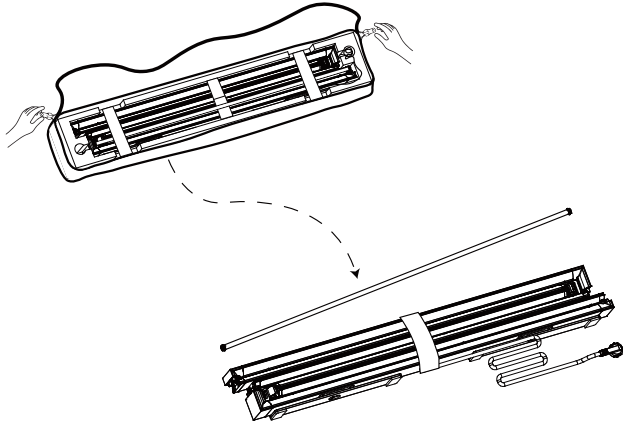

PARTS LIST

(qty 1) VersaLume
Lightbox Frame

(qty 1) Support Strut

(qty 1) Travel Bag

SET UP INSTRUCTIONS

STEP 01

STEP 02

STEP 03

STEP 04

VERSALUME COLLAPSIBLE LIGHTBOX

VERSALUME LIGHTBOXES
PRODUCT CODE: VERSA-LB

SINGLE
SIDED

DOUBLE
SIDED

INDOOR
USE

STEP 05

STEP 05