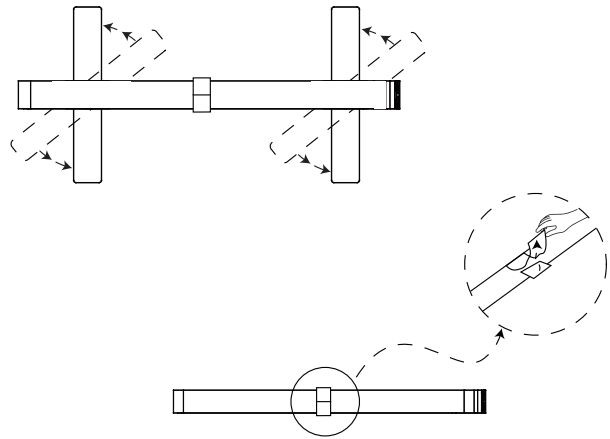

PARTS LIST

(qty 1) VersaLume
Lightbox Frame

(qty 1) Support Strut

(qty 1) Travel Bag

SET UP INSTRUCTIONS

STEP 01

STEP 02

STEP 03

STEP 04

VERSALUME COLLAPSIBLE LIGHTBOX

VERSALUME LIGHTBOXES
PRODUCT CODE: VERSA-LB

SINGLE
SIDED

DOUBLE
SIDED

INDOOR
USE

STEP 05

STEP 05