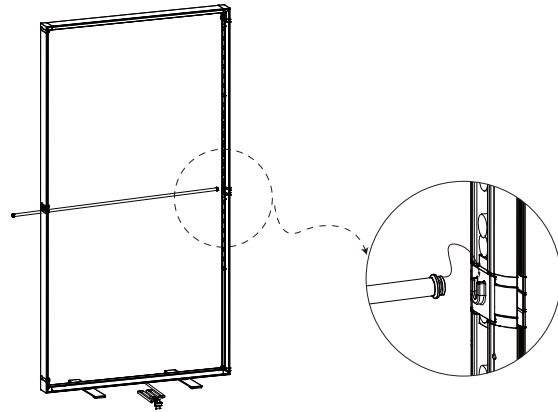

PARTS LIST

(qty 1) VersaLume
Lightbox Frame

(qty 1) Support Strut

(qty 1) Travel Bag

SET UP INSTRUCTIONS

STEP 01

STEP 02

STEP 03

STEP 04

VERSALUME COLLAPSIBLE LIGHTBOX

VERSALUME LIGHTBOXES
PRODUCT CODE: VERSA-LB

SINGLE
SIDED

DOUBLE
SIDED

INDOOR
USE

STEP 05

STEP 05