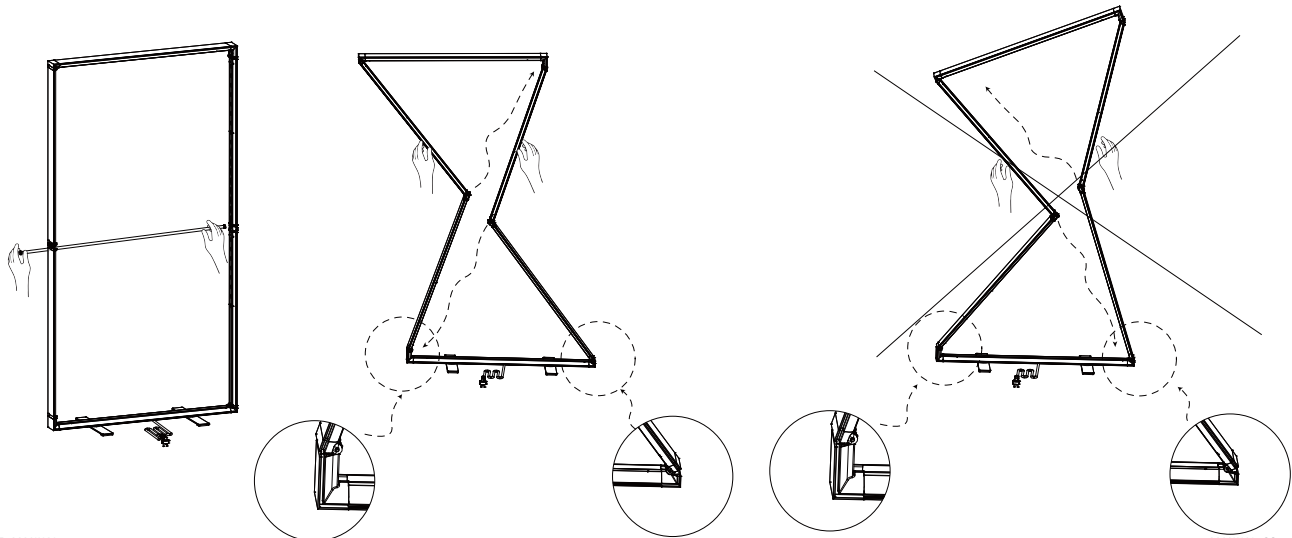

STEP 04

VERSALUME COLLAPSIBLE LIGHTBOX

VERSALUME LIGHTBOXES
PRODUCT CODE: VERSA-LB

SINGLE
SIDED

DOUBLE
SIDED

INDOOR
USE

STEP 05

STEP 05