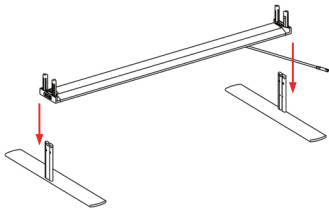

SEGO80 100X200

SEGO MODULAR LIGHTBOX DISPLAY
PRODUCT CODE: SEGO-80

SET UP INSTRUCTIONS

①

②

③

④

⑤