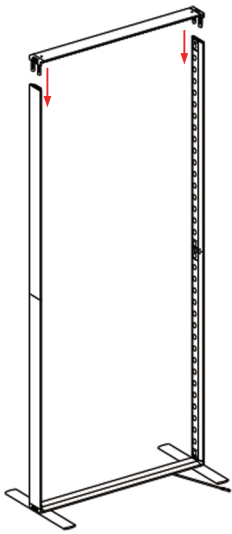

SEGO80 100X200

SEGO MODULAR LIGHTBOX DISPLAY
PRODUCT CODE: SEGO-80

SET UP INSTRUCTIONS

①

②

③

④

⑤