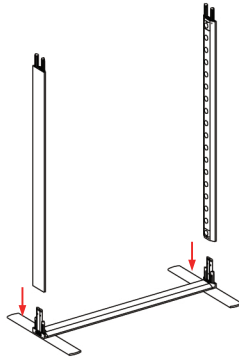

SEGO80 100X200

SEGO MODULAR LIGHTBOX DISPLAY
PRODUCT CODE: SEGO-80

SET UP INSTRUCTIONS

①

②

③

④

⑤