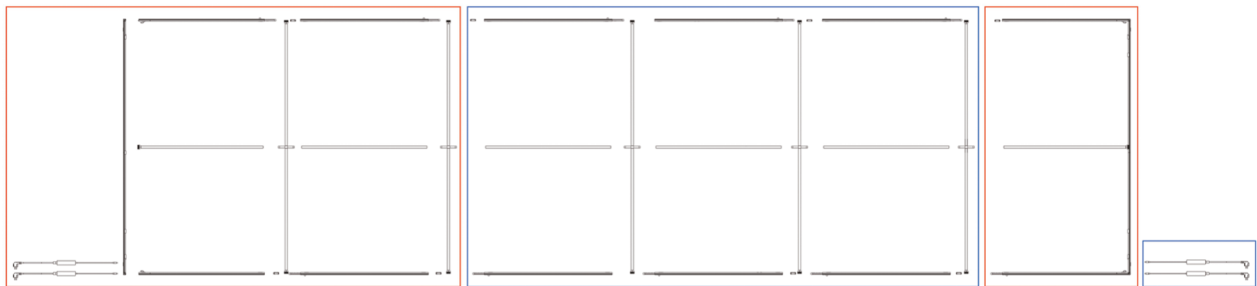

19.7FT X 7.4FT. SEGO MODULAR LIGHTBOX DISPLAY

SEGO MODULAR LIGHTBOX DISPLAY
PRODUCT CODE: SEGO-600

On Frame On Graphic

SET UP INSTRUCTIONS

FRAME ASSEMBLY

LED CONNECTION

10FT CONVERSION

REMOVE SECTION OUTLINED IN BLUE TO CONVERT TO 10FT DISPLAY