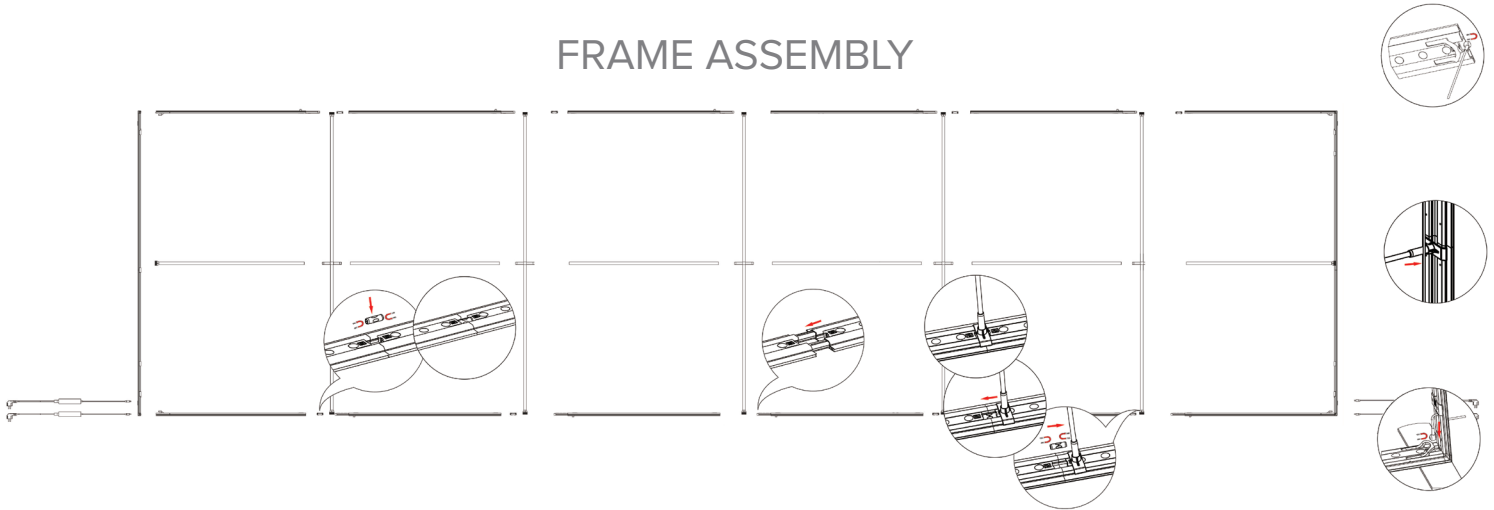

19.7FT X 7.4FT. SEGO MODULAR LIGHTBOX DISPLAY

SEGO MODULAR LIGHTBOX DISPLAY
PRODUCT CODE: SEGO-600

On Frame On Graphic

SET UP INSTRUCTIONS

FRAME ASSEMBLY

LED CONNECTION

10FT CONVERSION

REMOVE SECTION OUTLINED IN BLUE TO CONVERT TO 10FT DISPLAY