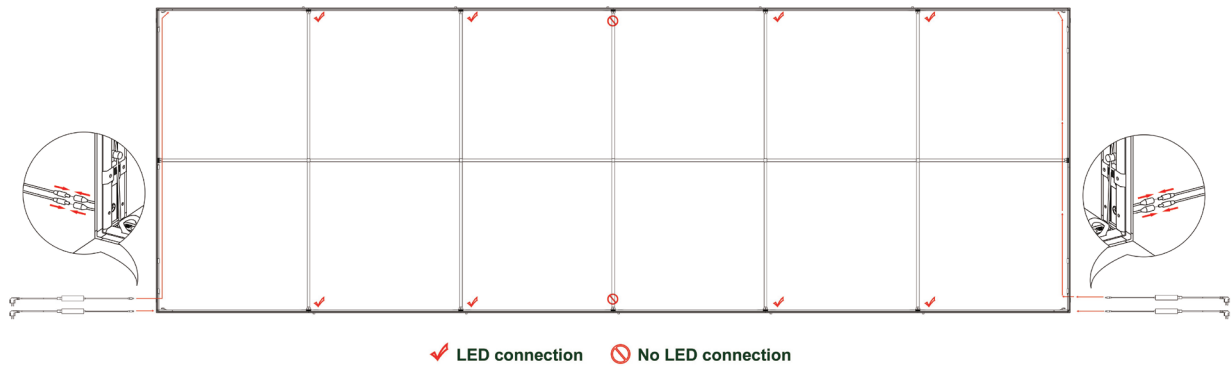

19.7FT X 7.4FT. SEGO MODULAR LIGHTBOX DISPLAY

SEGO MODULAR LIGHTBOX DISPLAY
PRODUCT CODE: SEGO-600

On Frame On Graphic

SET UP INSTRUCTIONS

FRAME ASSEMBLY

LED CONNECTION

10FT CONVERSION

REMOVE SECTION OUTLINED IN BLUE TO CONVERT TO 10FT DISPLAY