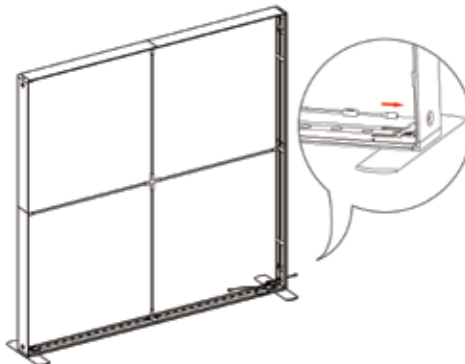

PRODUCT DESCRIPTION

The advanced technology of the new SEGO modular lightbox system combines innovation with intuition. Toolless down to its feet, SEGO is designed to help heighten your display experience. Magnetic electrical connectors light up the UL certified LED lights that come pre-installed in the profiles. Electrical wires stay hidden from view. Edge-to-edge customizable SEG backlit fabric graphics cover the front and back of the aluminum frame. Portable, configurable, desirable, SEGO is a lightbox unlike the others. SEGO is so well thought out, even its durable foam cut carry bag is made distinctly to keep all parts and pieces protected and organized.

11

SEGO 200X225

SEGO MODULAR LIGHTBOXES
PRODUCT CODE: SEGO-200X225

12

13

14

15

SEGO 200X225