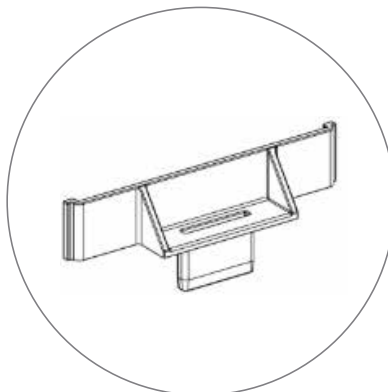

DISPLAY DIMENSIONS	78.375"W x 88.25"H x 16.5"D
GRAPHIC SIZE	78.125"W x 88.625"H

GRAPHIC MATERIAL

Dye Sub Backlit Fabric

GRAPHIC FINISHING

Silicone beading sewn onto edge of graphic

DISPLAY CONSTRUCTION

Aluminum extrusion frame with plastic components

(qty 1)
Transformer

(qty 1)
Travel Bag

AVAILABLE ACCESSORIES

SEGO-SKIT
SEGO Shelf Kit

SEGO-HP
SEGO Hanging Pole for
Shelf Kit

SEGO-SCON
SEGO Straight Connector

SEGO-MM
SEGO Monitor Mount

SEGO-BC
SEGO Bridge Connector

SEGO-ILCON
SEGO L Connector Inside

SEGO-OLCON
SEGO L Connector Outside

SEGO-HLCON
SEGO High-low Connector

SET UP INSTRUCTIONS

①

③

②

④