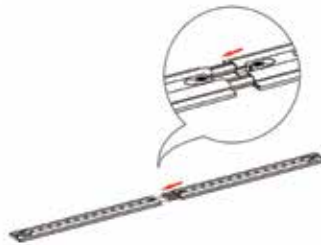

(qty 1)
Transformer

(qty 1)
Travel Bag

AVAILABLE ACCESSORIES

SEGO-SKIT
SEGO Shelf Kit

SEGO-HP
SEGO Hanging Pole for
Shelf Kit

SEGO-SCON
SEGO Straight Connector

SEGO-MM
SEGO Monitor Mount

SEGO-BC
SEGO Bridge Connector

SEGO-ILCON
SEGO L Connector Inside

SEGO-OLCON
SEGO L Connector Outside

SEGO-HLCON
SEGO High-low Connector

SET UP INSTRUCTIONS

①

③

②

④