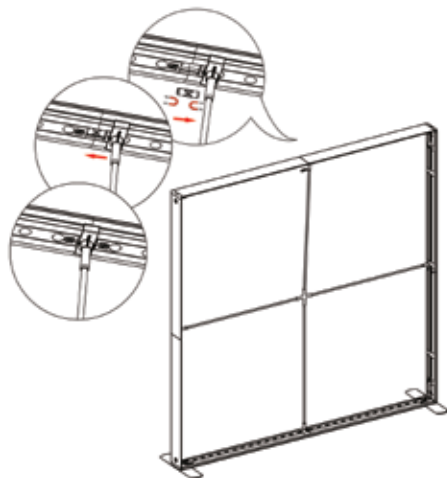

PRODUCT DESCRIPTION

The advanced technology of the new SEGO modular lightbox system combines innovation with intuition. Toolless down to its feet, SEGO is designed to help heighten your display experience. Magnetic electrical connectors light up the UL certified LED lights that come pre-installed in the profiles. Electrical wires stay hidden from view. Edge-to-edge customizable SEG backlit fabric graphics cover the front and back of the aluminum frame. Portable, configurable, desirable, SEGO is a lightbox unlike the others. SEGO is so well thought out, even its durable foam cut carry bag is made distinctly to keep all parts and pieces protected and organized.

DISPLAY DIMENSIONS	78.375"W x 88.25"H x 16.5"D
GRAPHIC SIZE	78.125"W x 88.625"H

GRAPHIC MATERIAL

Dye Sub Backlit Fabric

GRAPHIC FINISHING

Silicone beading sewn onto edge of graphic

DISPLAY CONSTRUCTION

Aluminum extrusion frame with plastic components

11

SEGO 200X225

SEGO MODULAR LIGHTBOXES
PRODUCT CODE: SEGO-200X225

12

13

14

15

SEGO 200X225