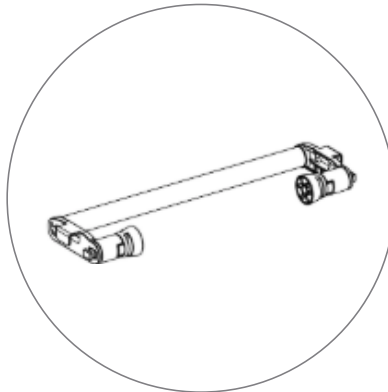

PRODUCT DESCRIPTION

The advanced technology of the new SEGO modular lightbox system combines innovation with intuition. Toolless down to its feet, SEGO is designed to help heighten your display experience. Magnetic electrical connectors light up the UL certified LED lights that come pre-installed in the profiles. Electrical wires stay hidden from view. Edge-to-edge customizable SEG backlit fabric graphics cover the front and back of the aluminum frame. Portable, configurable, desirable, SEGO is a lightbox unlike the others. SEGO is so well thought out, even its durable foam cut carry bag is made distinctly to keep all parts and pieces protected and organized.

(qty 2)
Vertical Profile Top

(qty 2)
Vertical Profile Bottom

(qty 2)
Horizontal Profile R

(qty 4)
Mid Pole

(qty 2)
Feet

(qty 1)
MP Cross

(qty 1)
LED Connector

(qty 1)
Y Cable

(qty 1)
Transformer

(qty 1)
Travel Bag

AVAILABLE ACCESSORIES

SEGO-SKIT
SEGO Shelf Kit

SEGO-HP
SEGO Hanging Pole for
Shelf Kit

SEGO-SCON
SEGO Straight Connector

SEGO-MM
SEGO Monitor Mount

SEGO-BC
SEGO Bridge Connector

SEGO-ILCON
SEGO L Connector Inside

SEGO-OLCON
SEGO L Connector Outside

SEGO-HLCON
SEGO High-low Connector

SET UP INSTRUCTIONS

①

③

②

④