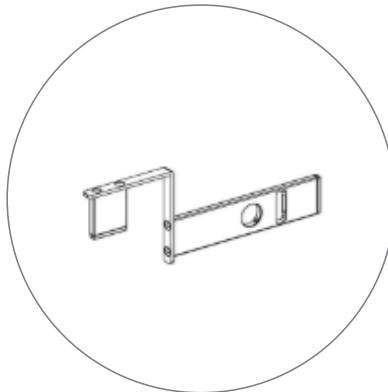

(qty 1)
Transformer

(qty 1)
Travel Bag

AVAILABLE ACCESSORIES

SEGO-SKIT
SEGO Shelf Kit

SEGO-HP
SEGO Hanging Pole for
Shelf Kit

SEGO-SCON
SEGO Straight Connector

SEGO-MM
SEGO Monitor Mount

SEGO-BC
SEGO Bridge Connector

SEGO-ILCON
SEGO L Connector Inside

SEGO-OLCON
SEGO L Connector Outside

SEGO-HLCON
SEGO High-low Connector

SET UP INSTRUCTIONS

①

③

②

④