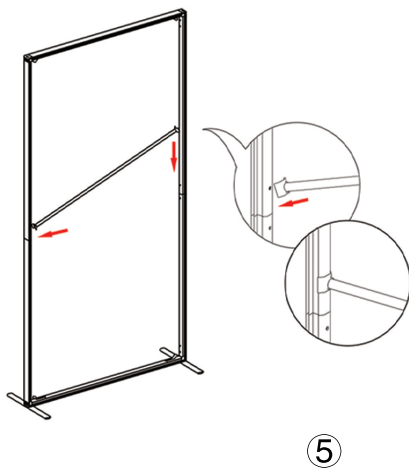

SET UP INSTRUCTIONS SINGLE FRAME ASSEMBLY

On frame

On graphic

SET UP INSTRUCTIONS 3 FRAME CONNECTION (QSEG 9.8 X 7.4FT)

① Straight Connector

② Foot

③ Twin Pole Foot

QSEG OFFICE PARTITION SINGLE

QSEG MODULAR SEG DISPLAY
PRODUCT CODE: QSEGOFFICE-SP-FCP-G

On frame

On graphic

SET UP INSTRUCTIONS OFFICE PARTITION ASSEMBLY