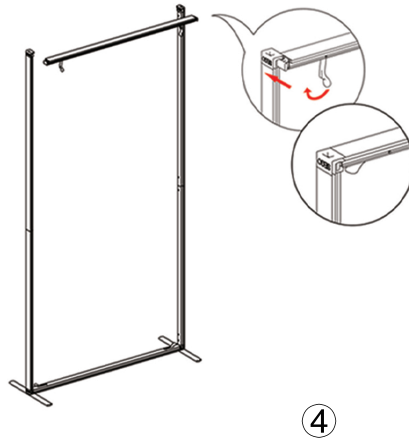

SET UP INSTRUCTIONS SINGLE FRAME ASSEMBLY

On frame

On graphic

SET UP INSTRUCTIONS 3 FRAME CONNECTION (QSEG 9.8 X 7.4FT)

① Straight Connector

② Foot

③ Twin Pole Foot

QSEG OFFICE PARTITION SINGLE