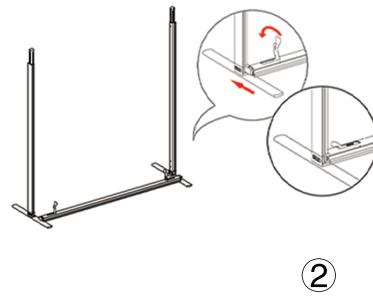

SET UP INSTRUCTIONS SINGLE FRAME ASSEMBLY

On frame

On graphic

SET UP INSTRUCTIONS 3 FRAME CONNECTION (QSEG 9.8 X 7.4FT)

① Straight Connector

② Foot

③ Twin Pole Foot

QSEG OFFICE PARTITION SINGLE