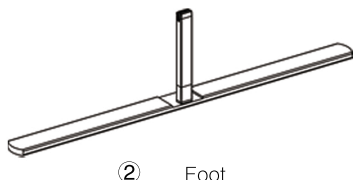

SET UP INSTRUCTIONS SINGLE FRAME ASSEMBLY

On frame

On graphic

SET UP INSTRUCTIONS 3 FRAME CONNECTION (QSEG 9.8 X 7.4FT)

① Straight Connector

② Foot

③ Twin Pole Foot

QSEG OFFICE PARTITION SINGLE