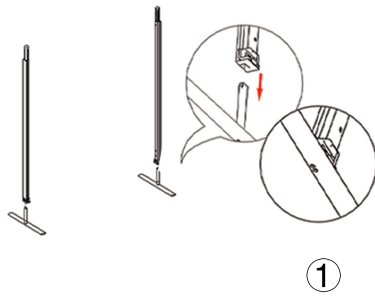

SET UP INSTRUCTIONS SINGLE FRAME ASSEMBLY

On frame

On graphic

SET UP INSTRUCTIONS 3 FRAME CONNECTION (QSEG 9.8 X 7.4FT)

① Straight Connector

② Foot

③ Twin Pole Foot

QSEG OFFICE PARTITION SINGLE