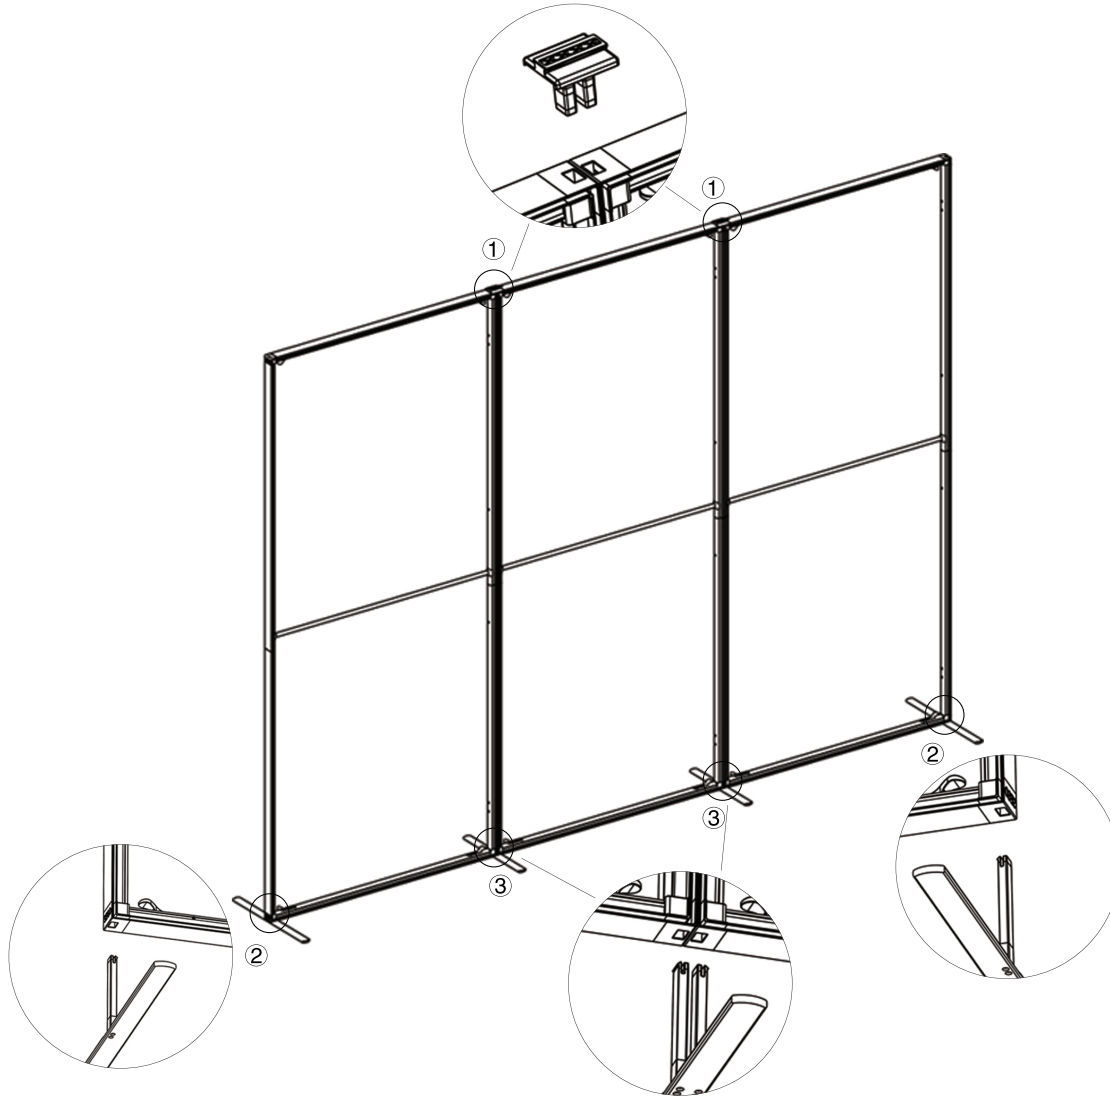

SET UP INSTRUCTIONS SINGLE FRAME ASSEMBLY

On frame

On graphic

SET UP INSTRUCTIONS 3 FRAME CONNECTION (QSEG 9.8 X 7.4FT)

① Straight Connector

② Foot

③ Twin Pole Foot

QSEG OFFICE PARTITION SINGLE

QSEG MODULAR SEG DISPLAY
PRODUCT CODE: QSEGOFFICE-SP-FCP-G

On frame

On graphic

SET UP INSTRUCTIONS OFFICE PARTITION ASSEMBLY