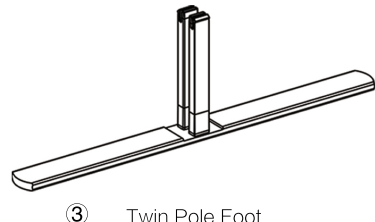

SET UP INSTRUCTIONS SINGLE FRAME ASSEMBLY

On frame

On graphic

SET UP INSTRUCTIONS 3 FRAME CONNECTION (QSEG 9.8 X 7.4FT)

① Straight Connector

② Foot

③ Twin Pole Foot

QSEG OFFICE PARTITION SINGLE