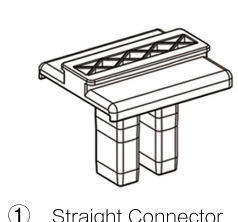

SET UP INSTRUCTIONS SINGLE FRAME ASSEMBLY

On frame

On graphic

SET UP INSTRUCTIONS 3 FRAME CONNECTION (QSEG 9.8 X 7.4FT)

① Straight Connector

② Foot

③ Twin Pole Foot

QSEG OFFICE PARTITION SINGLE