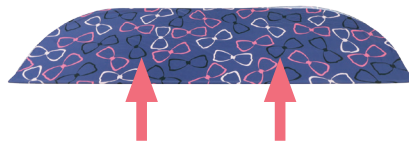

# TABLE THROWS

GLM SELECT - TABLE THROW FULL COLOR 6FT 4-SIDED  
PRODUCT CODE: OC-TTHR64G

### HOW TO FOLD A TABLE THROW

**Step 1**  
Lay out Table Throw with blank side facing up.

**Step 2**  
Lengthwise, fold the graphic in half.

**Step 3**  
From the left side, fold the graphic in half.

A

B

**Step 4**  
With the bottom edge, make a 1/3 fold toward the middle. Repeat with the top edge.