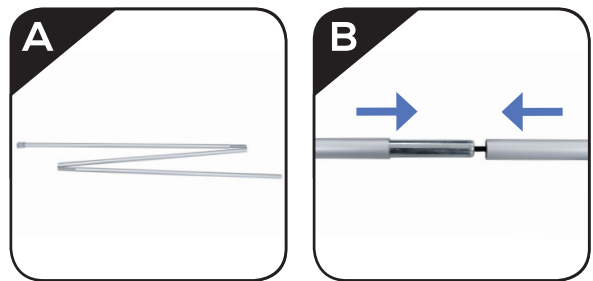

# ROLL UP BANNERS

GLM SELECT - 33.5 IN. GOOD ROLL UP BANNER STAND  
PRODUCT CODE: OC-ER33.5SLV

**Step 1**  
Twist the feet.

**Step 2**  
Assemble support pole.

**Step 3**  
Insert support pole into hole.

**Step 4**  
Pull banner out of the base.

**Step 5**  
Attach support pole to the clamp bar.

**Step 6**  
Stand Complete.