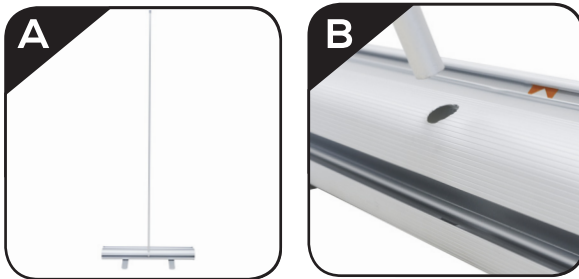

# ROLL UP BANNERS

GLM SELECT - 33.5 IN. GOOD ROLL UP BANNER STAND  
PRODUCT CODE: OC-ER33.5SLV

**Step 1**  
Twist the feet.

**Step 2**  
Assemble support pole.

**Step 3**  
Insert support pole into hole.

**Step 4**  
Pull banner out of the base.

**Step 5**  
Attach support pole to the clamp bar.

**Step 6**  
Stand Complete.