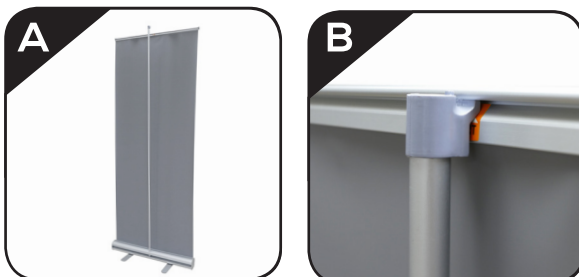

# ROLL UP BANNERS

GLM SELECT - 33.5 IN. GOOD ROLL UP BANNER STAND  
PRODUCT CODE: OC-ER33.5SLV

**Step 1**  
Twist the feet.

**Step 2**  
Assemble support pole.

**Step 3**  
Insert support pole into hole.

**Step 4**  
Pull banner out of the base.

**Step 5**  
Attach support pole to the clamp bar.

**Step 6**  
Stand Complete.