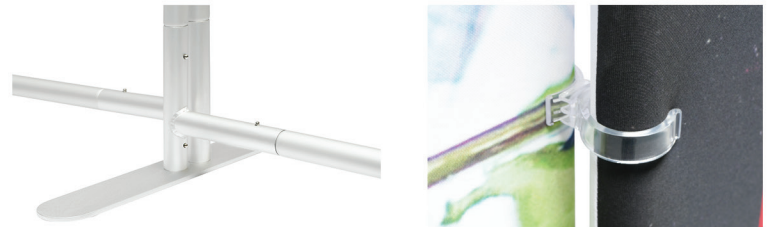

Optional top shapes for frame:

Use double foot and two connecting clips to connect frames side by side.