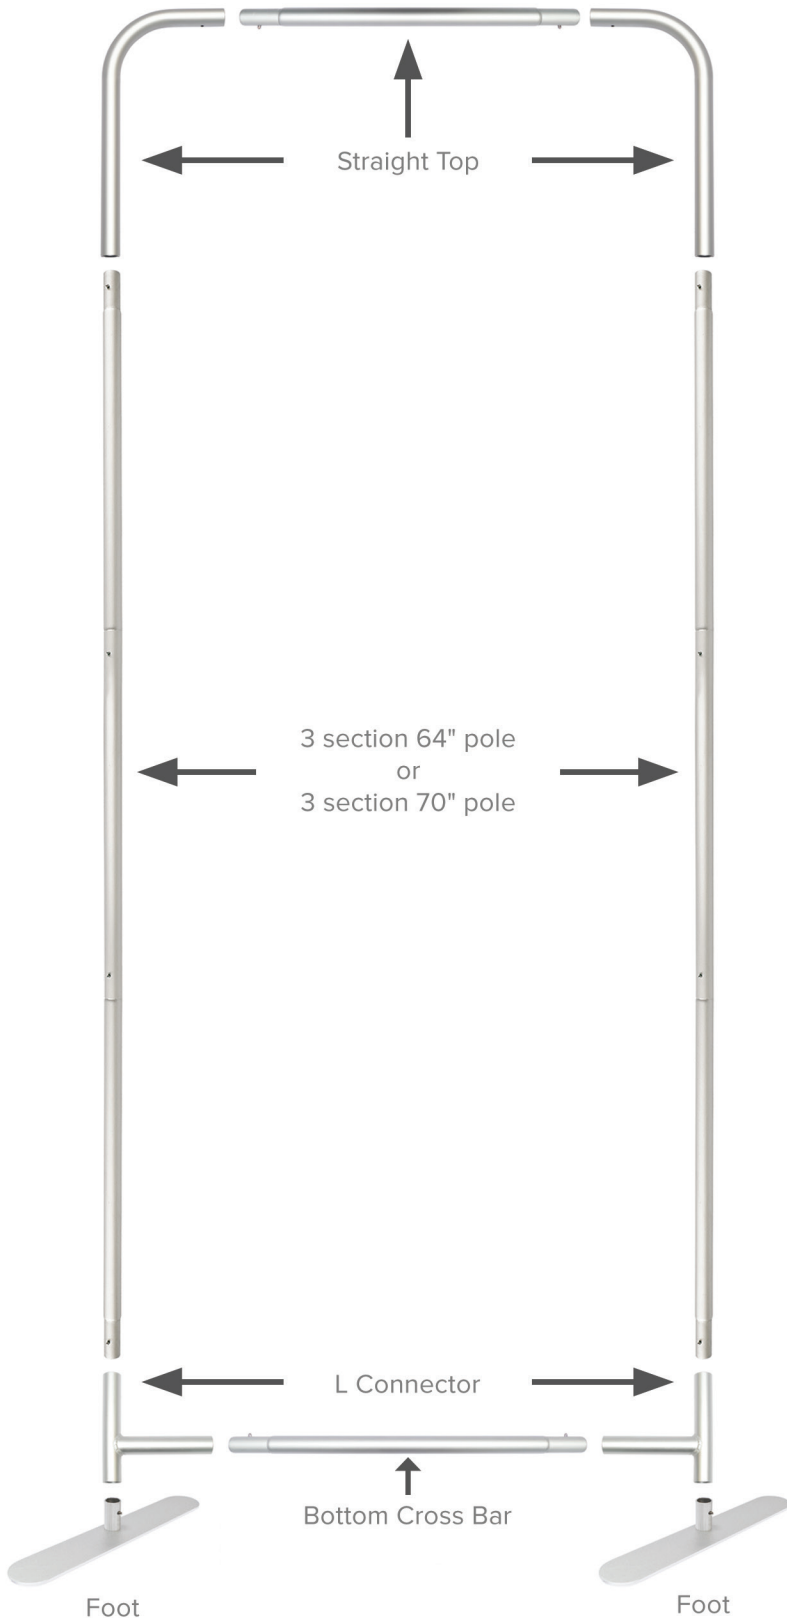

## PRODUCT DESCRIPTION

Modular has officially met tube frames! EZ Tube Connect modular tube display system lets you configure multiple shapes, sizes and frames. EZ Tube Connect lets you choose from straight, round or slant top shapes, 90" or 96" frame heights, and 2ft, 3ft, 4ft, 5ft, 8ft and 10ft frame widths. Each EZ Tube Connect frame easily connects, using aluminum tubing with push button snaps to lock and to attach to feet. Feet have two mounting points to connect frames side-by-side. Customize single- or double-sided stretch fabric graphics that pulls over frames and zips closed underneath. Medium Hard Case included.

### **EZ TUBE CONNECT 48" X 90" CURVED**

USE SAME TEMPLATE FOR FRONT AND BACK

SAVE ARTWORK AT DOCUMENT SIZE

GRAPHIC DIMENSIONS: 49" X 89.5"

FINISHED SIZE: 48" X 88"

YELLOW SAFE AREA: 44" X 85.5"

**KEEP ALL IMPORTANT GRAPHICS  
SUCH AS: LOGOS, TEXT, CONTACT INFO, ETC.  
IN THE YELLOW SAFE ZONE**

# EZ TUBE CONNECT 2FT, 3FT, 4FT, & 5FT

PRODUCT CATEGORY: EZ FABRIC DISPLAYS  
INSTRUCTIONS FOR 90" AND 96" FRAME HEIGHTS

## SETUP INSTRUCTIONS

Optional top shapes for frame:

Use double foot and two connecting clips to connect frames side by side.