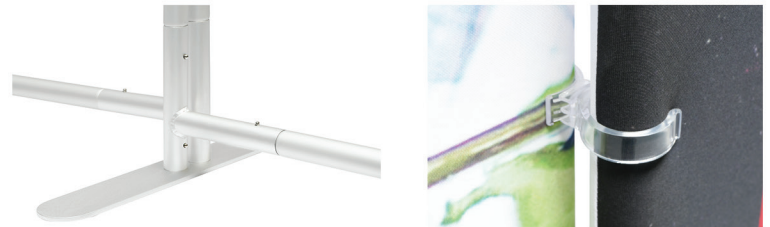

3 section 64" pole
(qty 2)

Bottom Cross Bar L shape
connector
(qty 2)

Single Foot (34mm)
(qty 2)

Soft Bag 2ft
(qty 1)

EZ TUBE CONNECT 24" X 90" SLANT TOP

PRODUCT CATEGORY: EZ FABRIC DISPLAYS

PRODUCT CODE: EZCNCT-SLT-24x90

TEMPLATE

THERE ARE DIFFERENT TEMPLATES FOR THE FRONT AND BACK OF THE DISPLAY

EZ TUBE CONNECT 2FT, 3FT, 4FT, & 5FT

PRODUCT CATEGORY: EZ FABRIC DISPLAYS
INSTRUCTIONS FOR 90" AND 96" FRAME HEIGHTS

SETUP INSTRUCTIONS

Optional top shapes for frame:

Curved Top

Slant Top

Use double foot and two connecting clips to connect frames side by side.