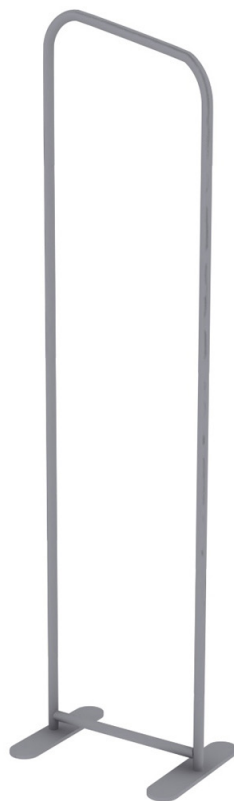

EZ TUBE CONNECT 24" X 90" SLANT TOP

PRODUCT CATEGORY: EZ FABRIC DISPLAYS

PRODUCT CODE: EZCNCT-SLT-24x90

On frame On graphic

PRODUCT DESCRIPTION

Modular has officially met tube frames! EZ Tube Connect modular tube display system lets you configure multiple shapes, sizes and frames. EZ Tube Connect lets you choose from straight, round or slant top shapes, 90" or 96" frame heights, and 2ft, 3ft, 4ft, 5ft, 8ft and 10ft frame widths. Each EZ Tube Connect frame easily connects, using aluminum tubing with push button snaps to lock and to attach to feet. Feet have two mounting points to connect frames side-by-side. Customize single- or double-sided stretch fabric graphics that pulls over frames and zips closed underneath. Medium Hard Case included.

DISPLAY DIMENSIONS	24"W x 90"H x 18.75"D
GRAPHIC SIZE 2FT	25"W x 89.5"H

GRAPHIC MATERIAL

Stretch Fabric

GRAPHIC FINISHING

Sewn on left, right and top with zipper on the bottom

DISPLAY CONSTRUCTION

34mm Aluminum Tubing

Inside dimensions:
39"W x 10.5"H x 3"D

EZ TUBE CONNECT 24" X 90" SLANT TOP

PRODUCT CATEGORY: EZ FABRIC DISPLAYS

PRODUCT CODE: EZCNCT-SLT-24x90

PARTS LIST

Top cross bar-2ft slope
(qty 1)

Bottom cross bar-2ft
(qty1)

3 section 64" pole
(qty 2)

Bottom Cross Bar L shape
connector
(qty 2)

Single Foot (34mm)
(qty 2)

Soft Bag 2ft
(qty 1)

EZ TUBE CONNECT 24" X 90" SLANT TOP

PRODUCT CATEGORY: EZ FABRIC DISPLAYS

PRODUCT CODE: EZCNCT-SLT-24x90