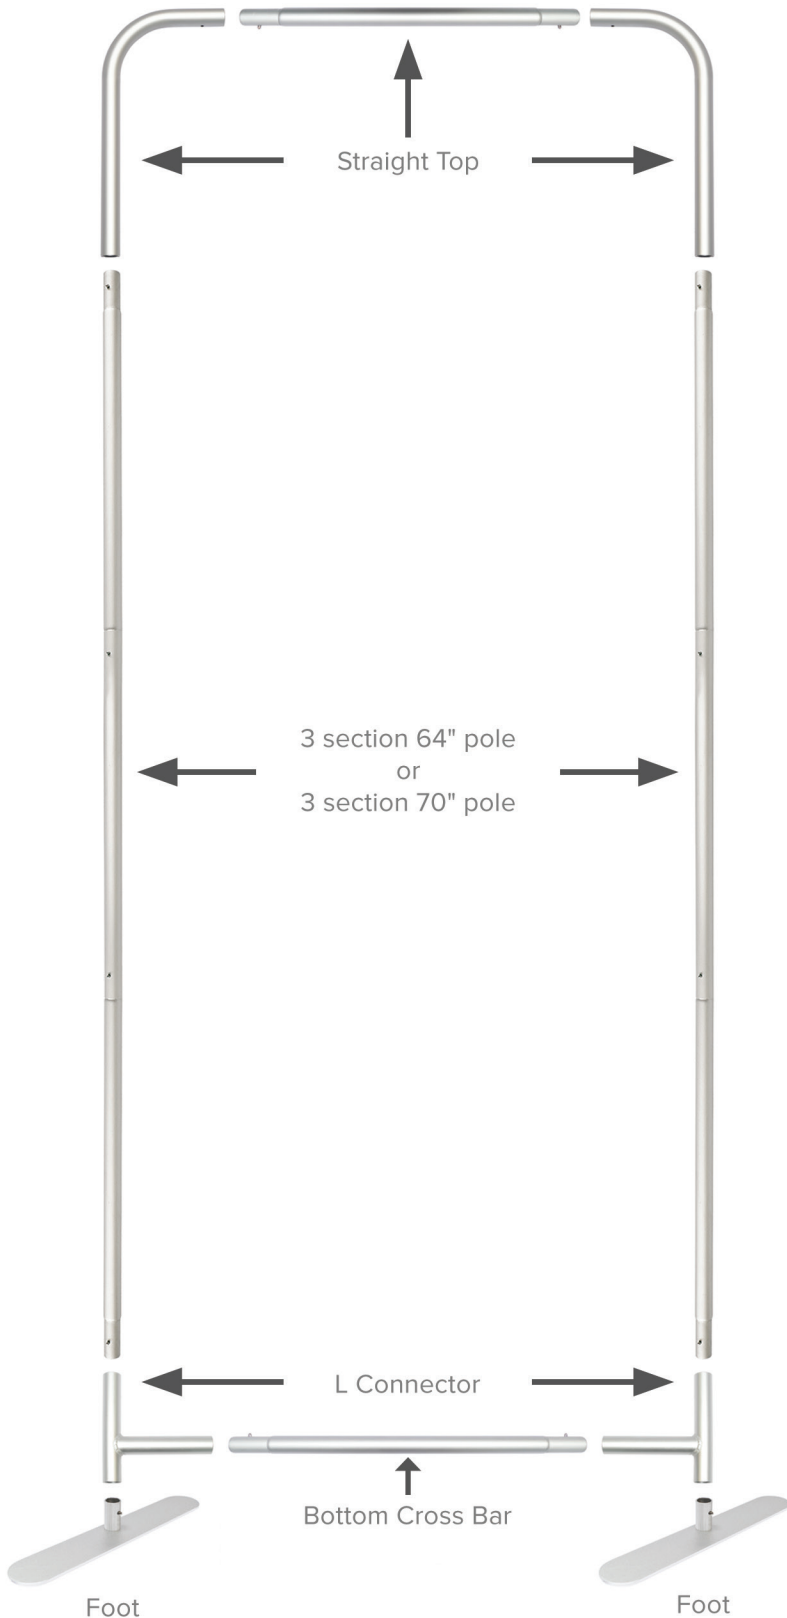

EZ TUBE CONNECT 24" X 90" SLANT TOP

PRODUCT CATEGORY: EZ FABRIC DISPLAYS

PRODUCT CODE: EZCNCT-SLT-24x90

On frame On graphic

PRODUCT DESCRIPTION

Modular has officially met tube frames! EZ Tube Connect modular tube display system lets you configure multiple shapes, sizes and frames. EZ Tube Connect lets you choose from straight, round or slant top shapes, 90" or 96" frame heights, and 2ft, 3ft, 4ft, 5ft, 8ft and 10ft frame widths. Each EZ Tube Connect frame easily connects, using aluminum tubing with push button snaps to lock and to attach to feet. Feet have two mounting points to connect frames side-by-side. Customize single- or double-sided stretch fabric graphics that pulls over frames and zips closed underneath. Medium Hard Case included.

Inside dimensions:
39"W x 10.5"H x 3"D

EZ TUBE CONNECT 24" X 90" SLANT TOP

PRODUCT CATEGORY: EZ FABRIC DISPLAYS

PRODUCT CODE: EZCNCT-SLT-24x90

PARTS LIST

Top cross bar-2ft slope
(qty 1)

Bottom cross bar-2ft
(qty1)

TEMPLATE

THERE ARE DIFFERENT TEMPLATES FOR THE FRONT AND BACK OF THE DISPLAY

EZ TUBE CONNECT 2FT, 3FT, 4FT, & 5FT

PRODUCT CATEGORY: EZ FABRIC DISPLAYS
INSTRUCTIONS FOR 90" AND 96" FRAME HEIGHTS

SETUP INSTRUCTIONS

Optional top shapes for frame:

Curved Top

Slant Top

Use double foot and two connecting clips to connect frames side by side.