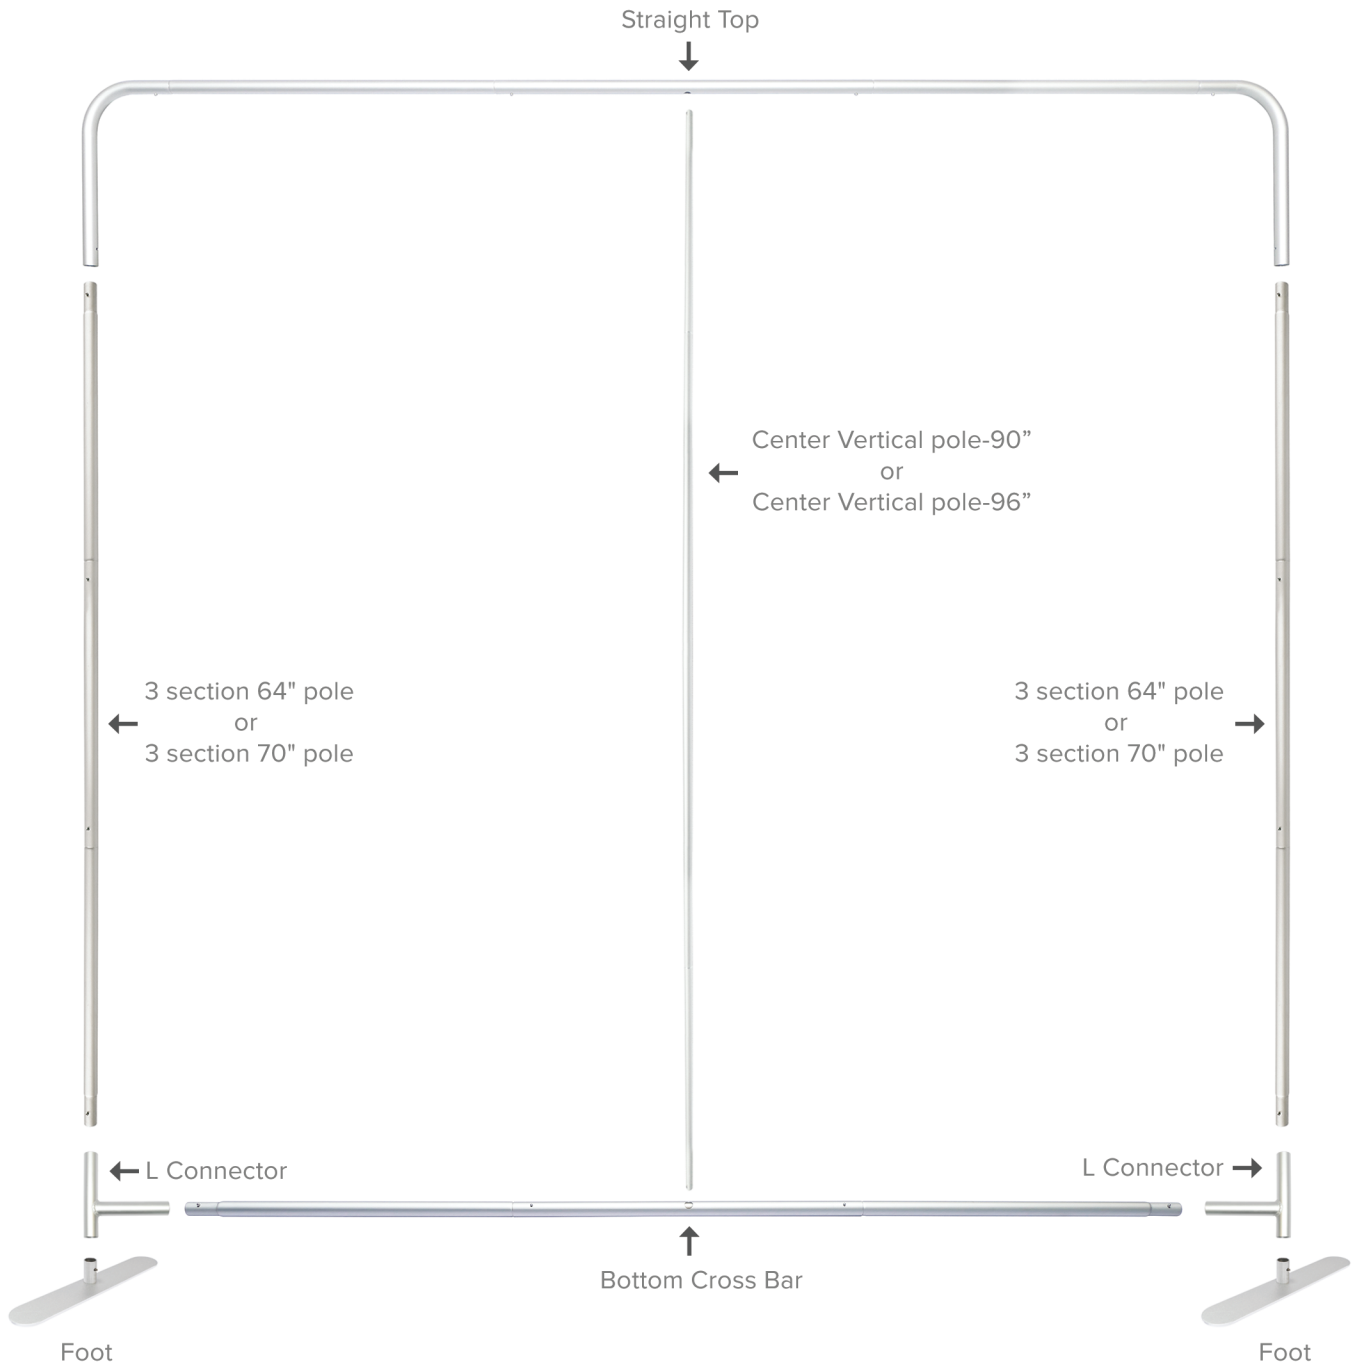

EZ TUBE CONNECT 8FT, & 10FT

PRODUCT CATEGORY: EZ FABRIC DISPLAYS

INSTRUCTIONS FOR 90" AND 96" FRAME HEIGHTS

SETUP INSTRUCTIONS