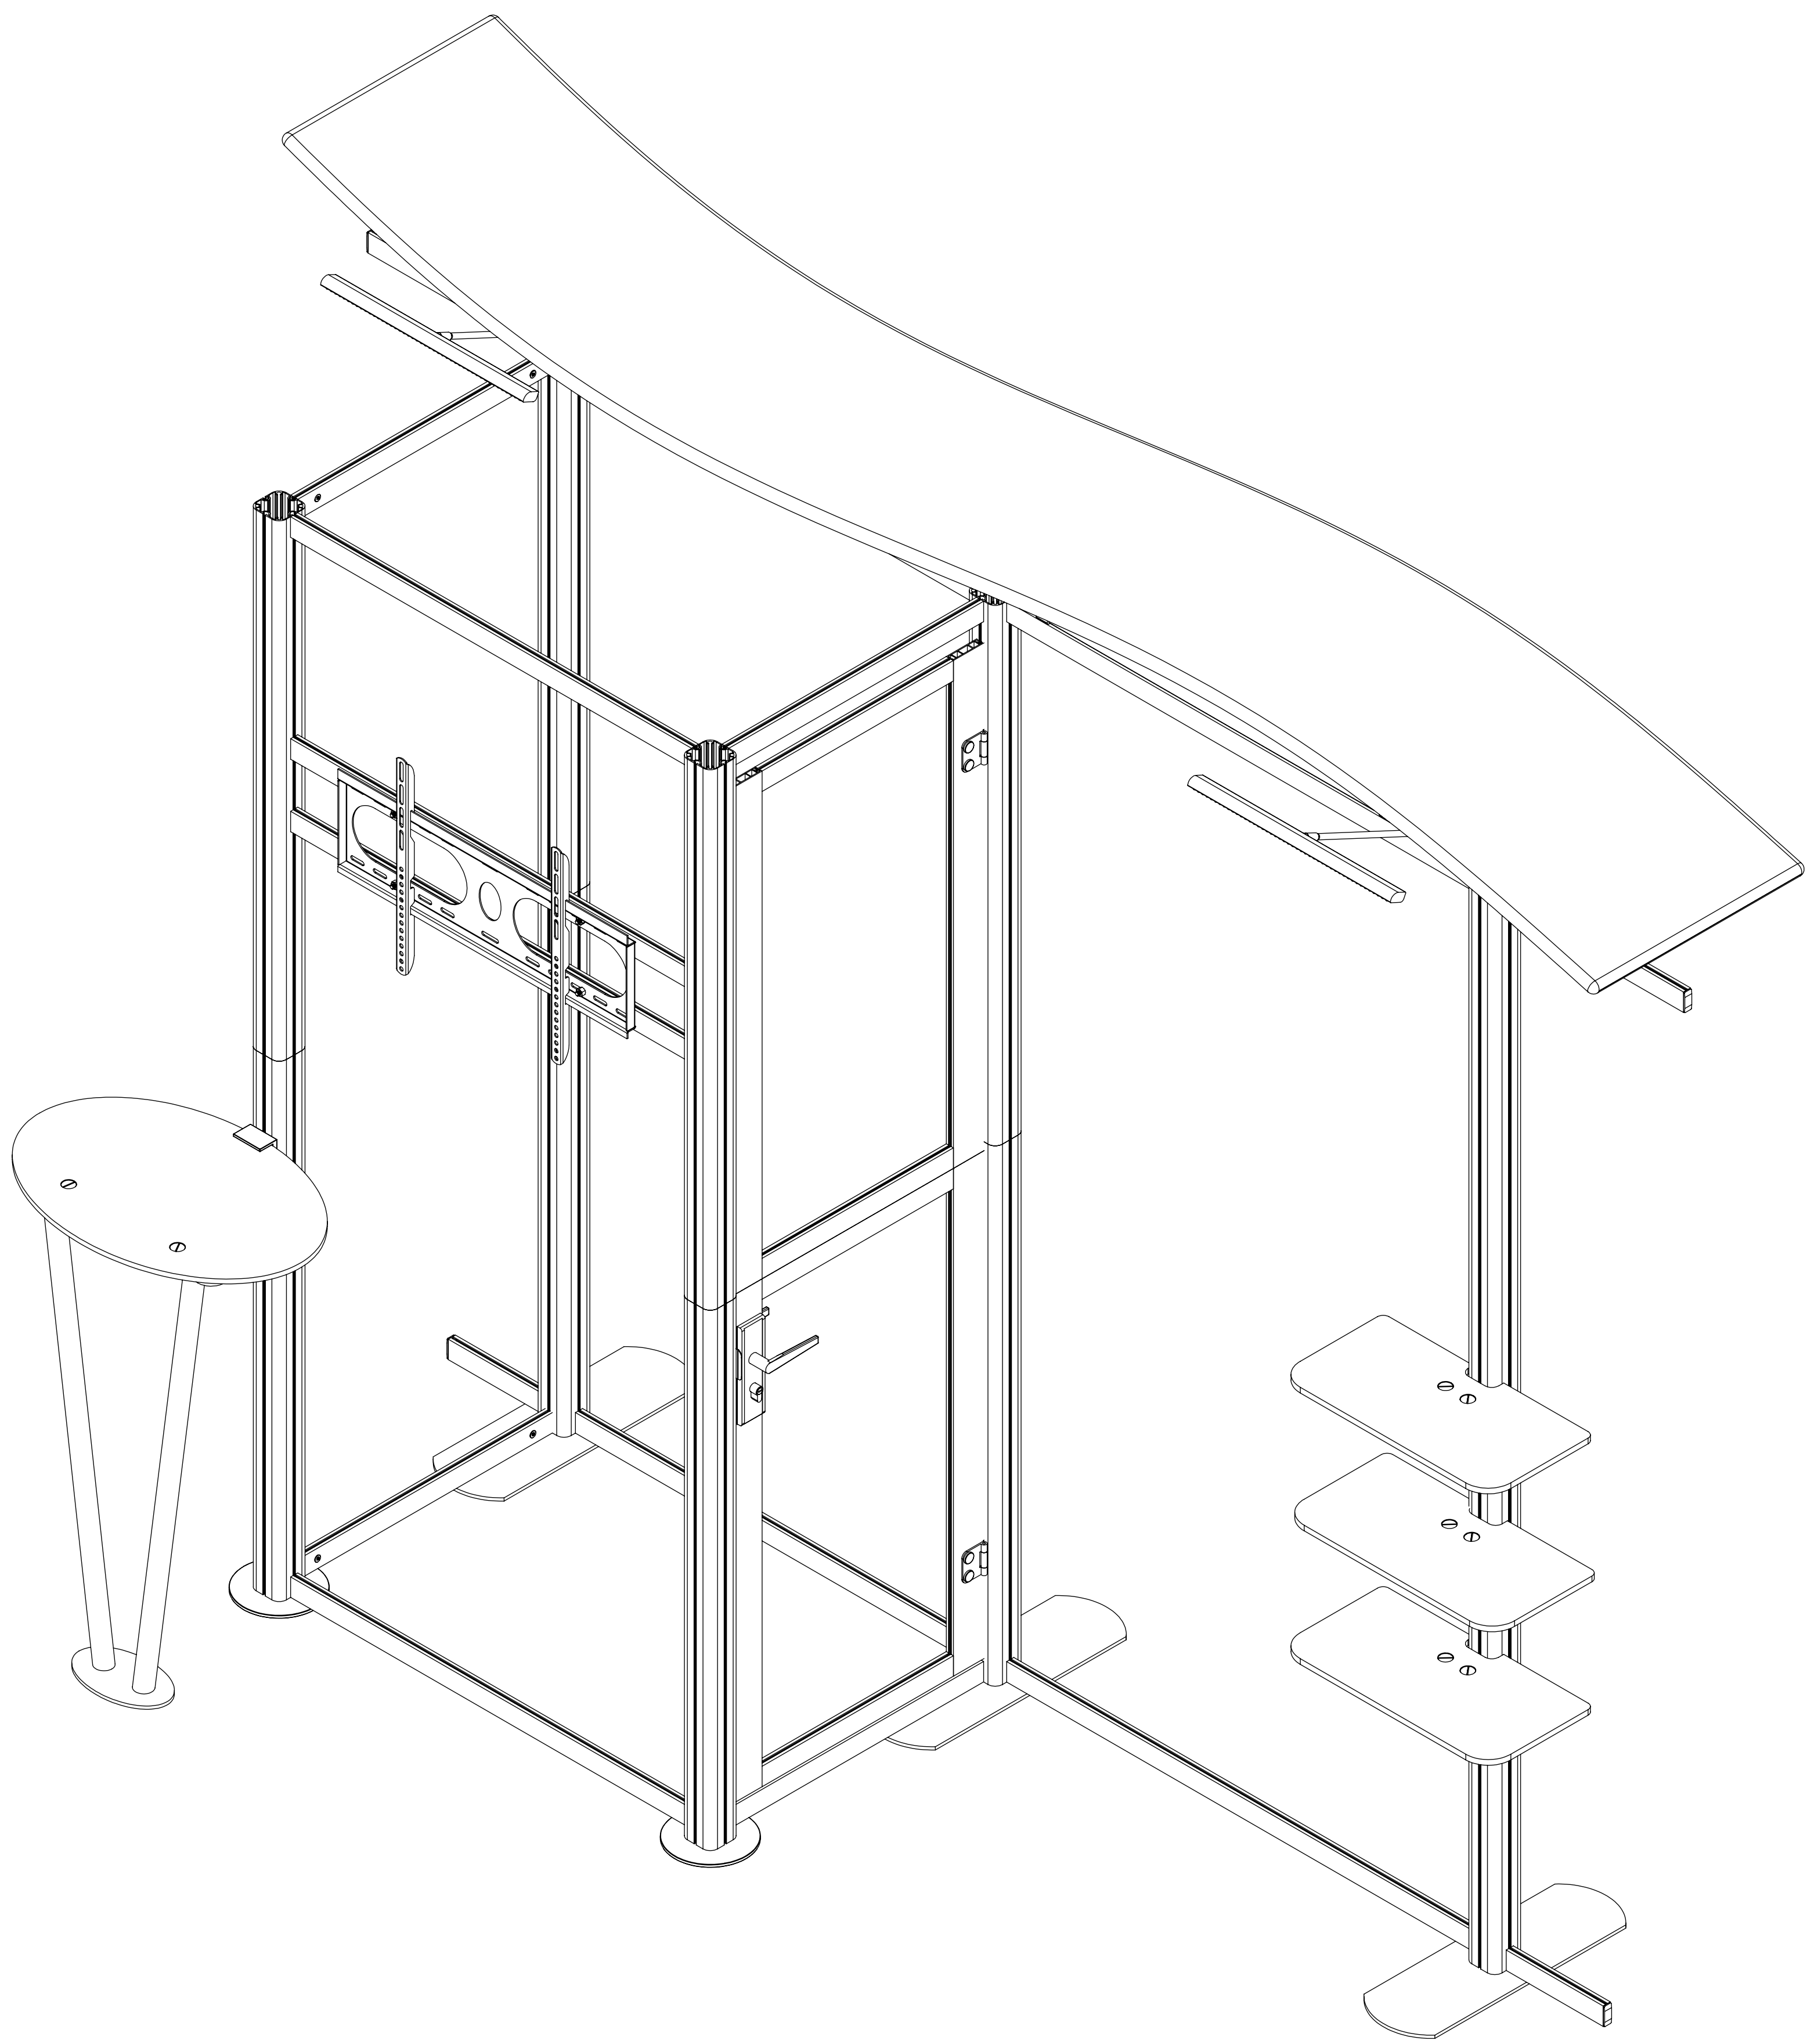

10 FT TIMBERLINE WAVE-TOP , HINGE-RIGHT, DOOR OPENS OUT

NIEDO GROUP , INC

SIZE	DWG. NO.	REV
D	10ft TL WT DOOR Left-Out	A
SCALE: 1:24 WEIGHT:		SHEET 2 OF 2

8

7

6

5

4