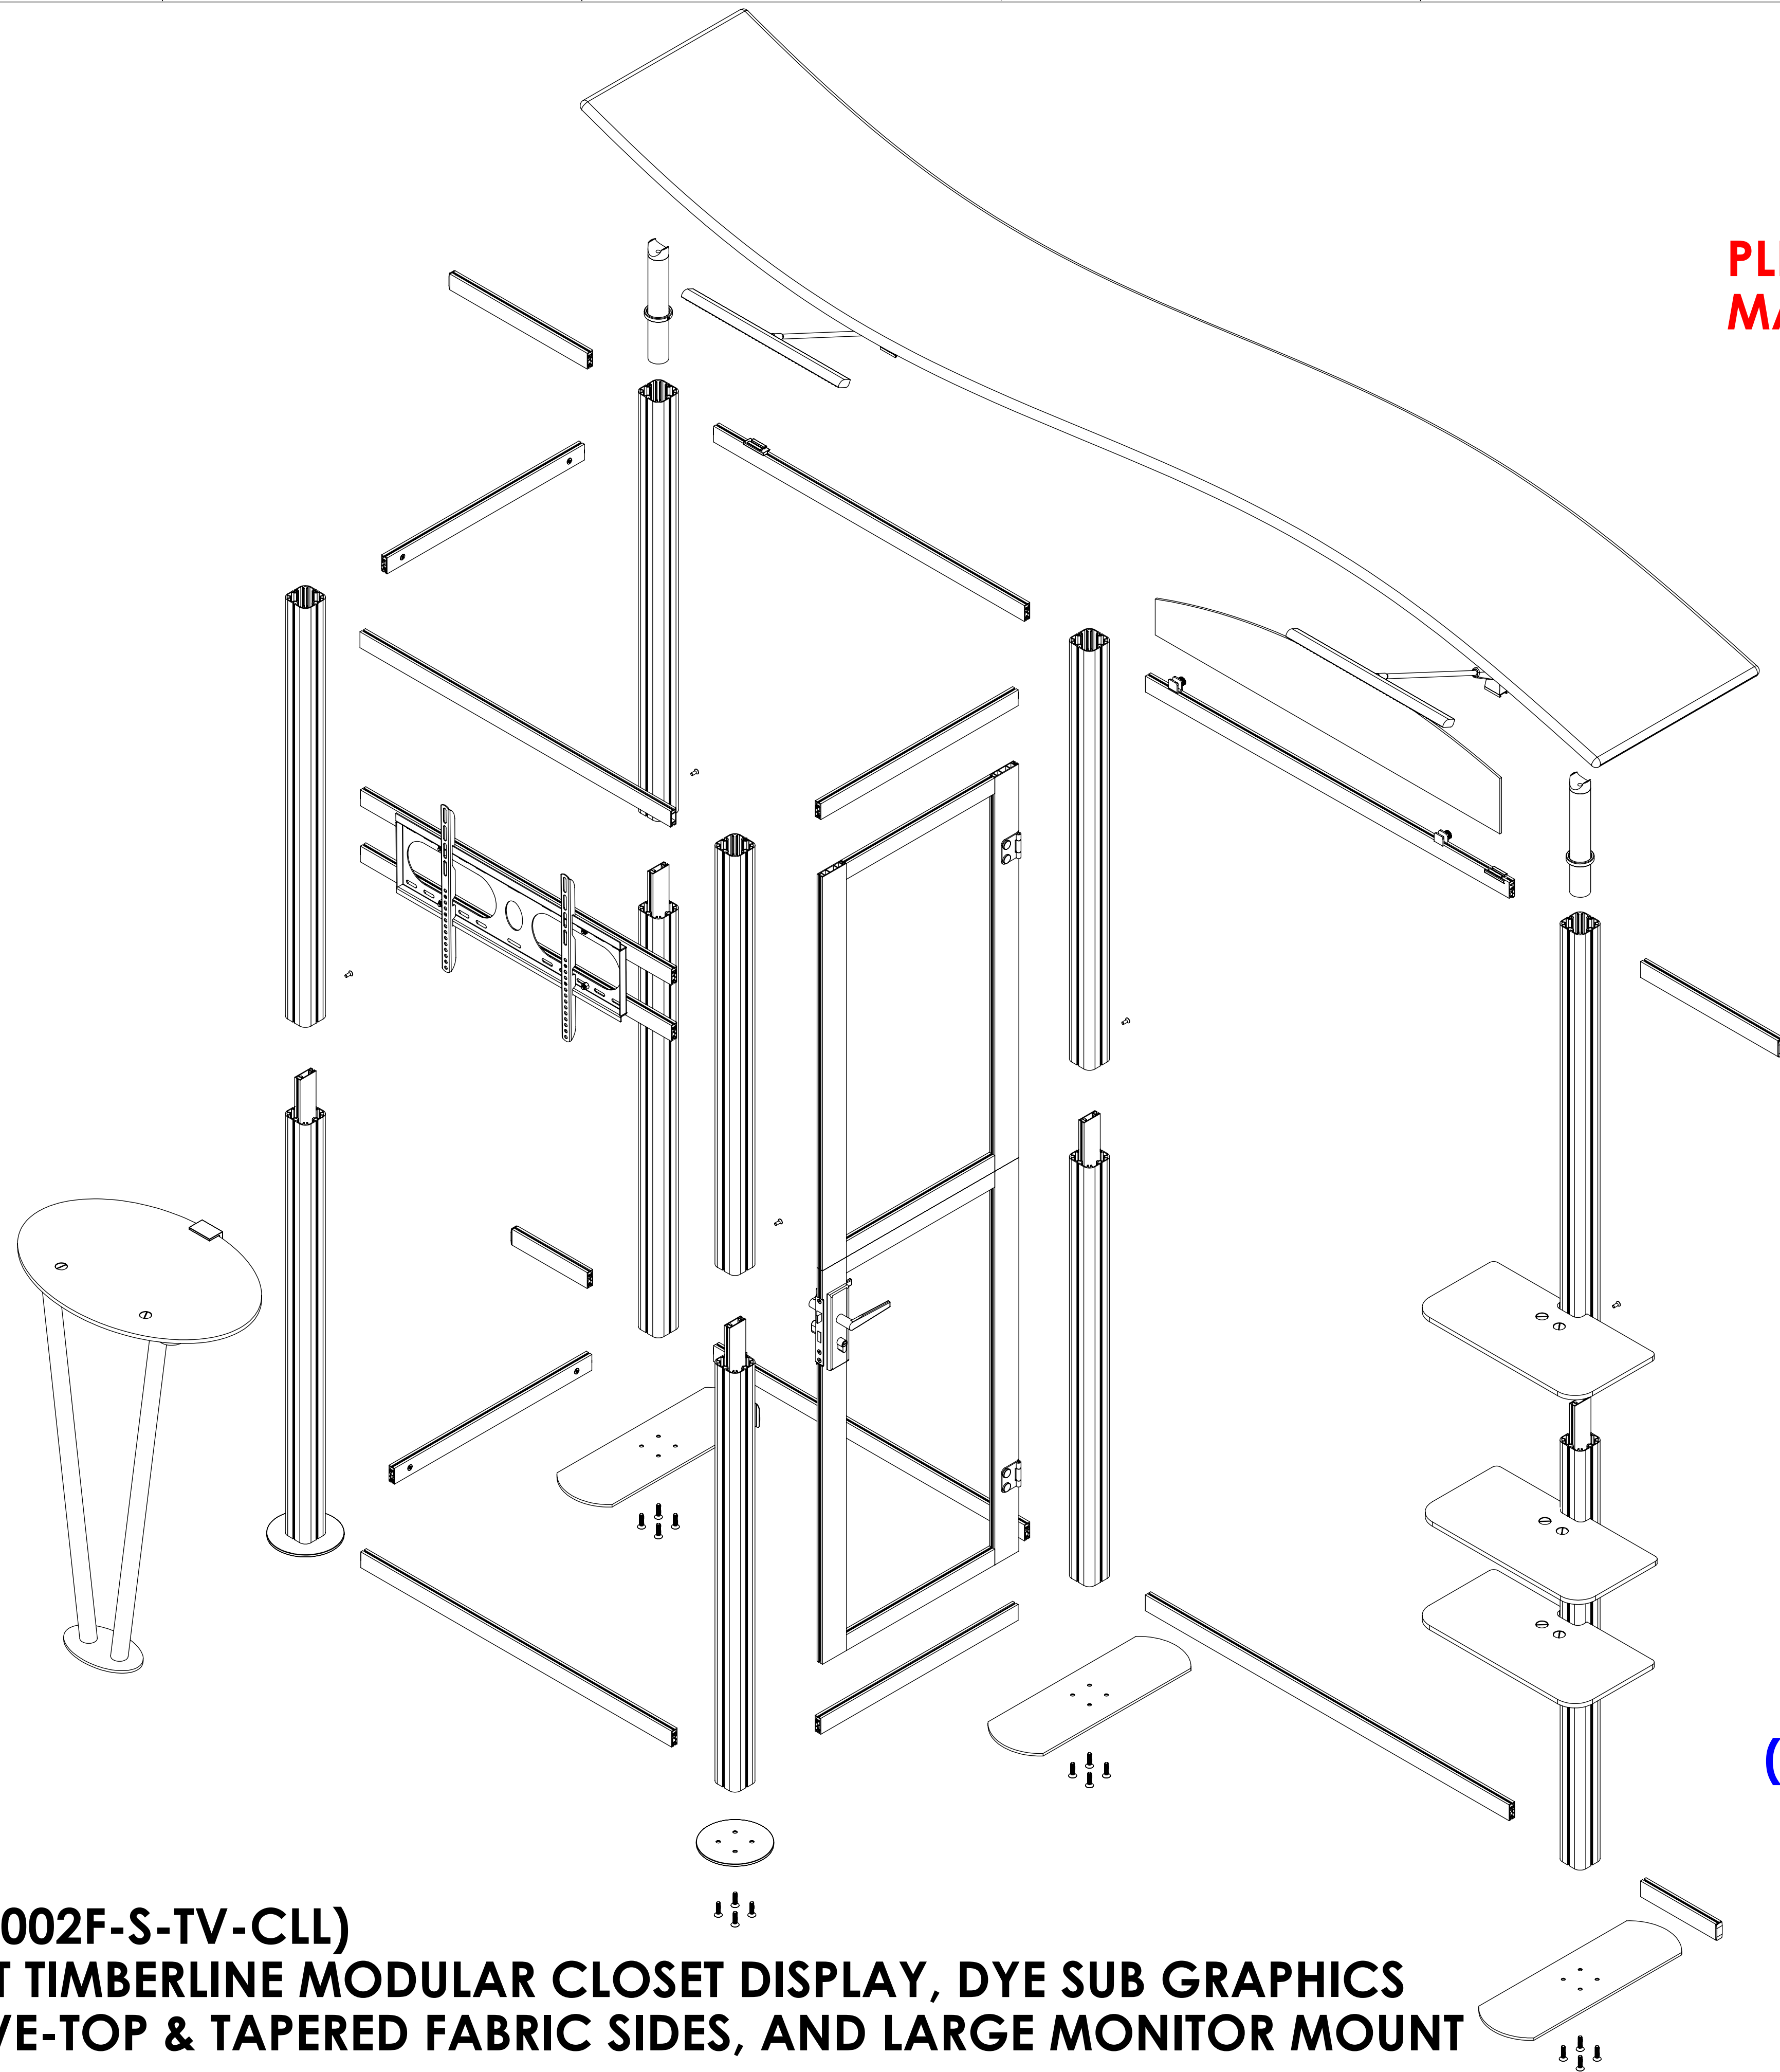

**PLEASE REFER TO LAST PAGE OF
MANUAL FOR SEG INSTRUCTIONS**

NOTE: UNLESS OTHERWISE SPECIFIED

1. ASSEMBLY-TIME : 2 HOURS WITH 2 PEOPLE.

(HINGE RIGHT , DOOR OPENS OUT)

**(TL1002F-S-TV-CLL)
10 FT TIMBERLINE MODULAR CLOSET DISPLAY, DYE SUB GRAPHICS
WAVE-TOP & TAPERED FABRIC SIDES, AND LARGE MONITOR MOUNT**