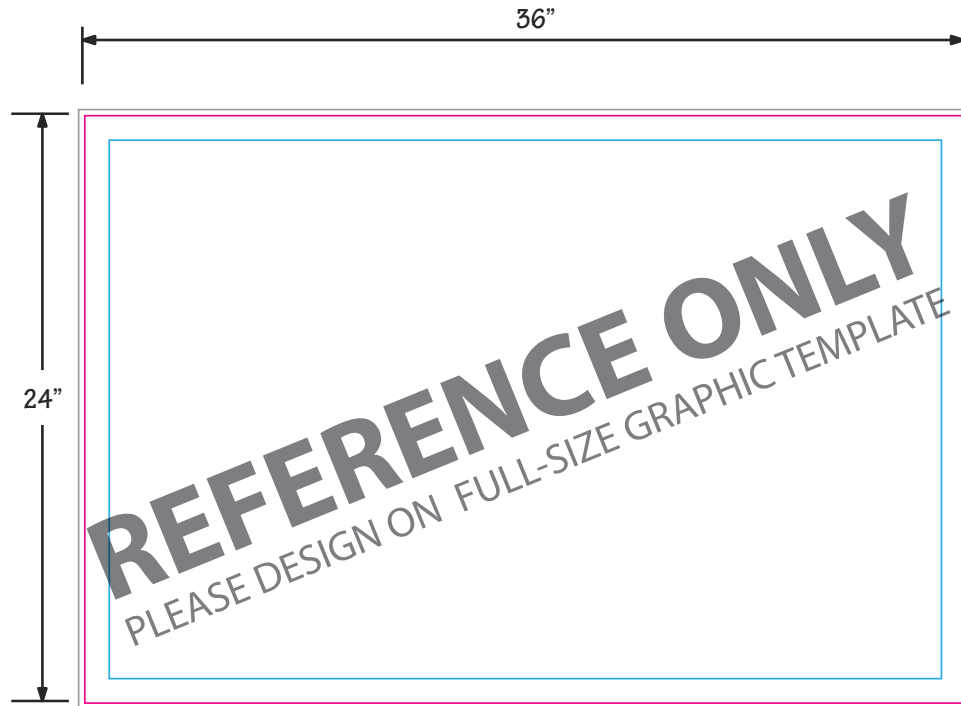

- All images must be embedded
- All fonts must be outlined
- Save file as PDF

TEMPLATE KEY

BLEED AREA

36.5"W x 24.5"H

FINISHED SIZE

36"W x 24"H

SAFE AREA

34"W x 22"H

Raster image

- Adobe Photoshop (.psd, .tif, .jpg)
- 200 DPI at 100% Scale