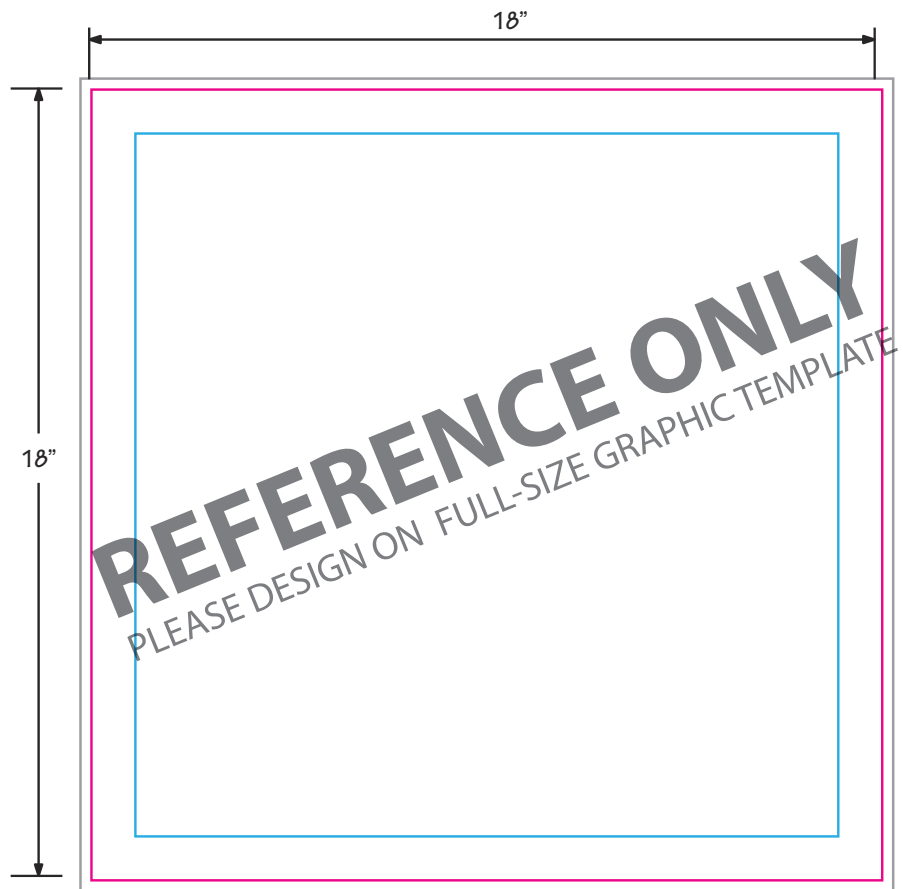

- All images must be embedded
- All fonts must be outlined
- Save file as PDF

TEMPLATE KEY
BLEED AREA 18.5"W x 18.5"H
FINISHED SIZE 18"W x 18"H
SAFE AREA 16"W x 16"H
Using PMS colors in your art is recommended but an exact match cannot be guaranteed.

ACCEPTABLE FILE FORMATS:

Vector lines

Vector image

- Adobe Illustrator (.ai, .pdf, .eps)
- All Fonts Outlined
- Images Embedded

Raster image

- Adobe Photoshop (.psd, .tif, .jpg)
- 200 DPI at 100% Scale